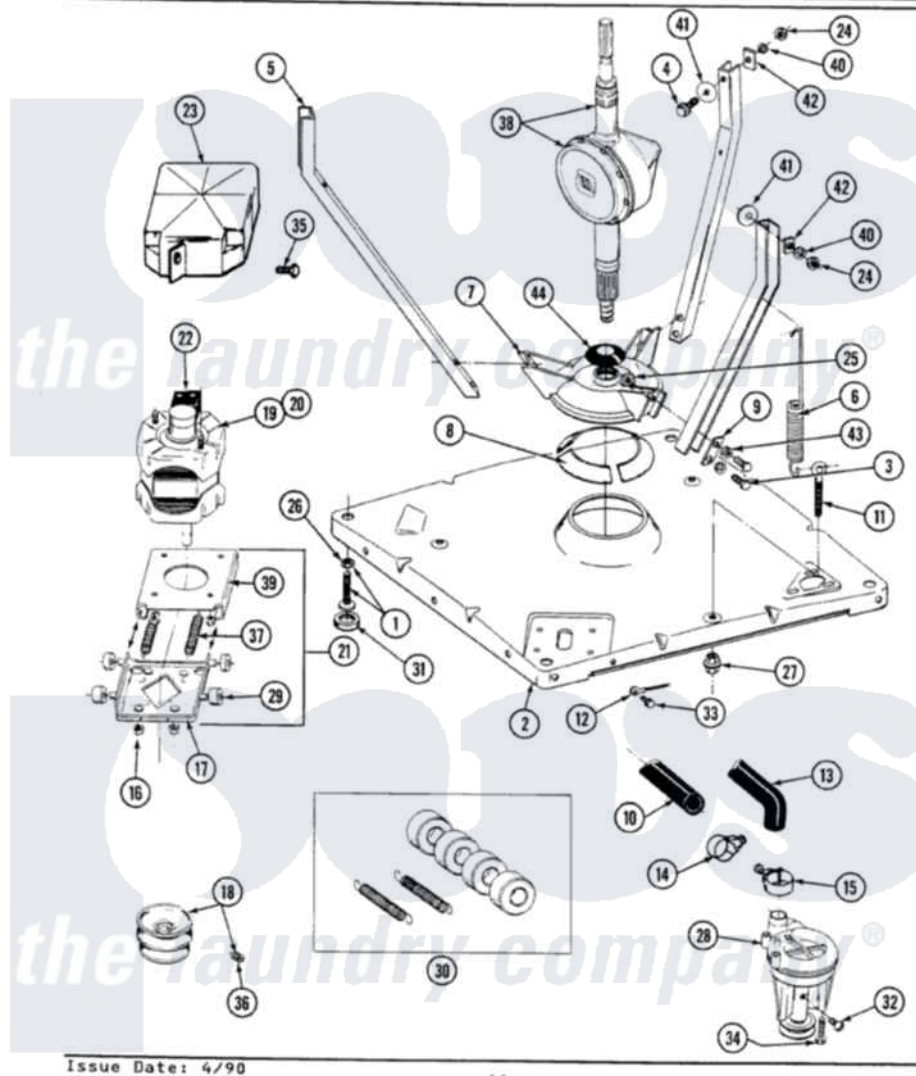

Maytag A8840 01 - BASE, PUMP, MOTOR & COMPONENTS

SECTION: BASE, PUMP, MOTOR & COMPONENTS
 MODEL: ALL MODELS

Maytag Residential Maytag A8840 Washer Parts Parts Diagram 01 - BASE, PUMP, MOTOR & COMPONENTS
 Click on the part number to view part

Item	Original Part Number	Replaced By	Status	Part Description
1	Y302699	22003428		Leg, Adjustable
2	203274			Base With Damper Pads
3	Y015627			Screw- Hex
4	205254	W10175938		Bolt
"	200744	W10175939		Bolt
5	213053			Brace, Tub Part Not Used
6	213054			Centering Spring - 3 Used
7	203725			Damper W/Bolt And Clip
8	203956			Damper Pad Kit
9	213073			Washer, Double Brace
10	214767	22001448		Hose, Pump
11	213120	216416		Bolt, Eye/Centering Spring
12	204807			Ground Wire, Supp. Plte To Top Cover
13	213045			Hose, Outer Tub Part Not Used
14	200461	285655		Clamp, Hose