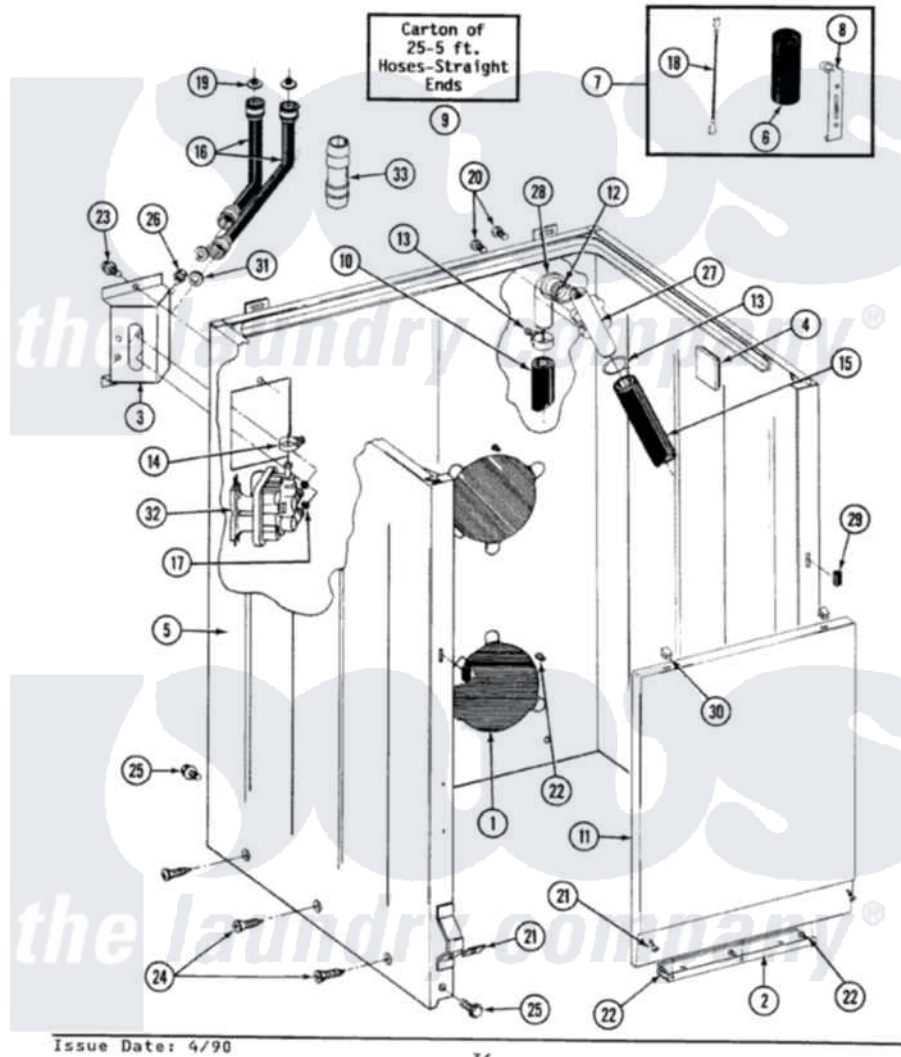

Maytag A8840 02 - CABINET, WATER VALVE, HOSES & FRNT PANEL

SECTION: CABINET, WATER VALVE, HOSES & FRONT PANEL
 MODEL: ALL MODELS

Maytag Residential Maytag A8840 Washer Parts Parts Diagram 02 - CABINET, WATER VALVE, HOSES & FRNT PANEL

Click on the part number to view part

Item	Original Part Number	Replaced By	Status	Part Description
1	211878		Not Available	PLATE, ACCESS
2	213846			Guard, Belt
3	214812	22002361		Bracket, Water Valve
4	215058			Pad, Cabinet Bumper
5	203319	22203319		Cabinet
6	Y200832			Capacitor
7	206103			Capacitor Kit
8	211149			Clip, Capacitor
9	202861	202860		Inlet Hose Assembly
10	215279	22003410		Hose, Drain
"	Y059149			(7/8" I.D. CARTON OF 50 FT.)
"	216017			Hose, Drain
11	212998		Not Available	PANEL, FRONT (WHT)
12	214765			Gasket, Siphon Break
13	200908	285655		Clamp, Hose

"	200461	285655	Clamp, Hose
14	201575		Clamp, Hose
15	214767	22001448	Hose, Pump
16	205828	202860	Inlet Hose Assembly
"	202860		Inlet Hose Assembly
"	200681	21001467	Hose- 10'
"	200672	76314	Hose, Inlet 6 Ft. Hose With Elbow
"	200688	76314	Hose, Inlet 6 Ft. Hose With Elbow
17	214337	96160	Screen
18	203237		No.17 Wire With Terminal
19	200961	12001413	Strainer And Washer Kit
20	Y014874		Screw, Idler Arm And Sleeve
21	204439		Screw And Fstner Assembly
22	211294	90767	Screw, 8A X 3/8 HeX Washer Head Tapping
23	212276	W10116760	Screw
24	213007		Xfor Cabinet See Cabinet, Back
25	213121	3400111	Screw, 12-14 X 5/8
"	213122	27001200	Screw
26	Y313561		Screw----NA
27	206638		Siphon Break
28	214764	208847	Elbow
"	Y216016	W10116738	Elbow
29	214376	22002331	Spacer, Front Panel
30	212982	22001650	Fastener, Spring
31	Y013783		Washer, Inlet Hose
32	205613		Water Valve
33	Y216015		Coupling, Hose