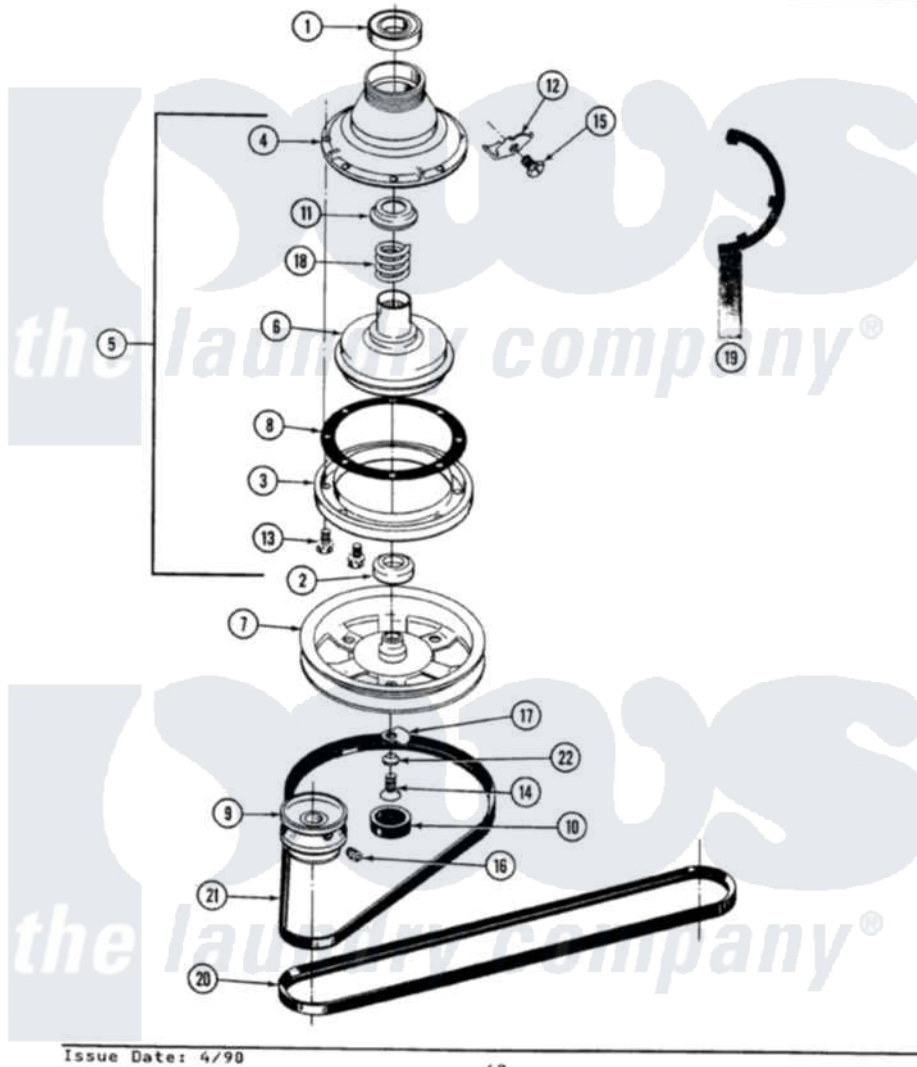

# Maytag A8840 03 - CLUTCH, BRAKE & BELTS

SECTION: CLUTCH, BRAKE & BELTS  
 MODEL: ALL MODELS

Issue Date: 4/90

48

Maytag Residential Maytag A8840 Washer Parts Parts Diagram 03 - CLUTCH, BRAKE & BELTS  
 Click on the part number to view part

Item	Original Part Number	Replaced By	Status	Part Description
1	Y200720	<a href="#">22003441</a>		Bearing, Rear
2	<a href="#">200835</a>			Bearing, Brake Rotor
3	211043	<a href="#">6-2011900</a>		Brake Asse
4	211045	<a href="#">6-2011900</a>		Brake Asse
5	201190	<a href="#">6-2011900</a>		Brake Asse
6	201126	<a href="#">6-2011900</a>		Brake Asse
7	211059	<a href="#">6-2301530</a>		Pulley
8	211042	<a href="#">6-2011900</a>		Brake Asse
9	200816	<a href="#">6-2008160</a>		Pulley- MO
10	211038		Not Available	CAP, OIL RETAINER
11	211039	<a href="#">6-2011900</a>		Brake Asse
12	<a href="#">213325</a>			Clip, Retaining
13	211000			SCREW, BRAKE DRUM (HEX HEAD)
14	211375	<a href="#">681582</a>		Screw
15	<a href="#">213326</a>			Bolt, Sems Retaining Clip
16	<a href="#">Y053241</a>			Set Screw, Motor Pulley

17	<a href="#">211089</a>		Lug, Stop Pulley
18	211041	<a href="#">6-2011900</a>	Brake Asse
19	Y038315	<a href="#">038315</a>	Tool
20	<a href="#">211124</a>		Part Not Used
21	<a href="#">211125</a>		V Belt, Drive Pulley
22	211090	<a href="#">22003555</a>	Washer, Stop Lug