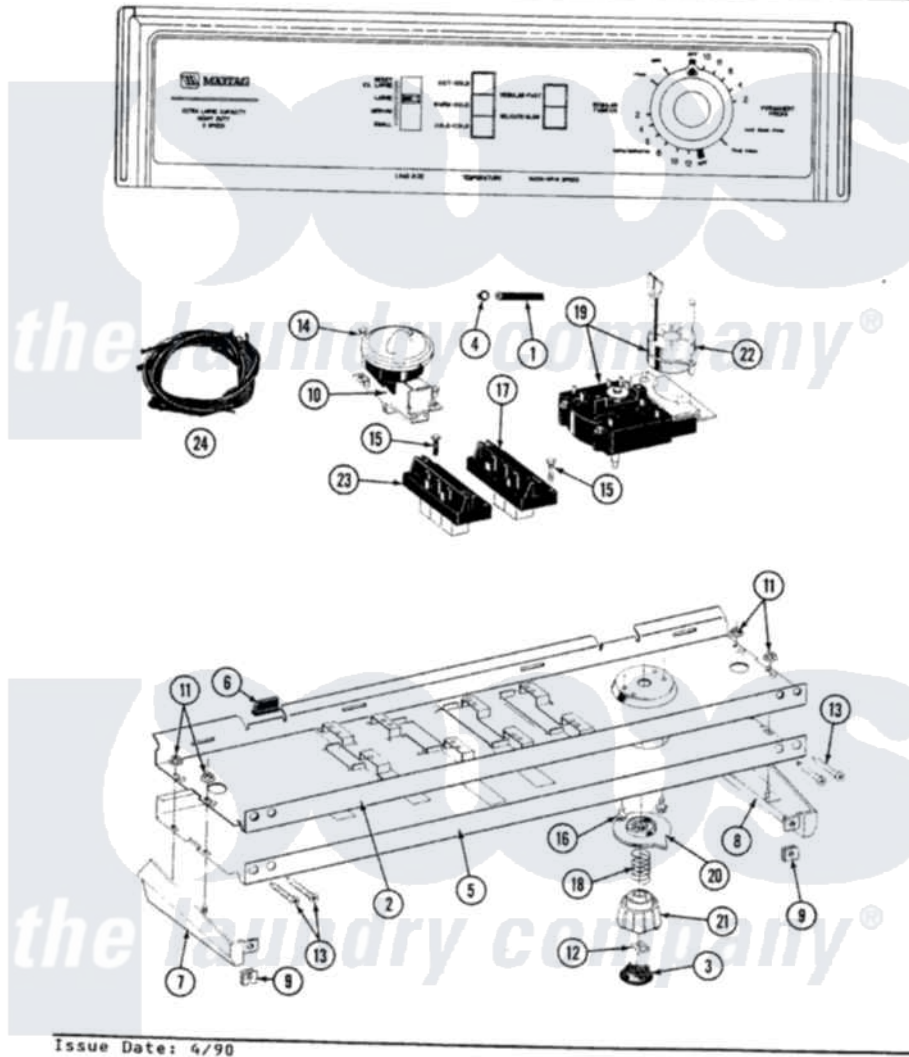

Maytag A8840 04 - CONTROL PANEL

SECTION: CONTROL PANEL
 MODEL: A8800 A8820 A8840

Issue Date: 4/90

18

Maytag [Residential Maytag A8840 Washer Parts](#) Parts Diagram 04 - CONTROL PANEL
 Click on the part number to view part

Item	Original Part Number	Replaced By	Status	Part Description
1	212942	22001619		Tube, Water Level Switch
2	214809			Back Up Plate
3	215821		Not Available	CAP, KNOB
4	410296	596669		Clamp, Manifold
5	208115		Not Available	FACIA A8840/8820
"	207391			Control Panel
6	214897			Pad, Control Panel
7	207215		Not Available	END CAP LH
8	207216		Not Available	END CAP RH
9	214894			Fastener, End Cap
10	207360			Infinite Level Press Switch
11	214872			Palnut, End Cap Note: Nut, Lamp Holder
12	211605			Bezel, Timer Dial
13	210932			Screw, No.8 X 9/16 Ctsk Note: Screw, Inlet Duct
14	211168	W10139210		Screw, 8-18 X 5/16

15	213117	67006908	Screw, Ice Rack
16	213966	3400014	Screw
17	207370		Speed Control Switch - 2 Butto
18	211065		Spring, Index Wheel
19	207374	Not Available	TIMER
"	208120	Not Available	TIMER
20	215827	Not Available	TIMER DIAL SKIRT
21	215828		Knob, Timer
22	205033	22205033	Motor- Tim
23	207368	Not Available	TEMP CONTROL SWITCH - 3 BUTTON
"	207367	Not Available	TEMP CONTROL SWITCH - 4 BUTTON
24	207384	Not Available	WIRE HARNESS
"	207381	Not Available	WIRE HARNESS