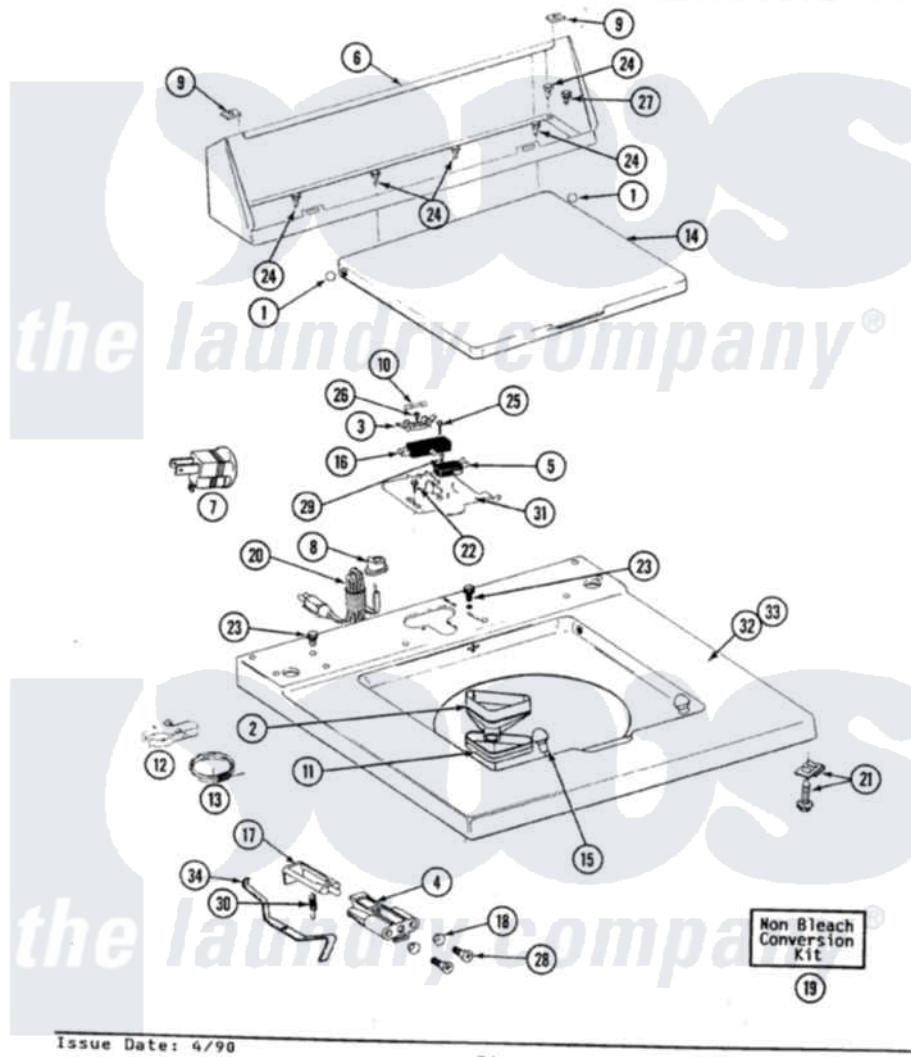

Maytag A8840 06 - TOP COVER, CONSOLE & LID SWITCH

SECTION: TOP COVER, CONSOLE & LID SWITCH
 MODEL: ALL MODELS

Issue Date: 4/98

34

Maytag Residential Maytag A8840 Washer Parts Parts Diagram 06 - TOP COVER, CONSOLE & LID SWITCH
 Click on the part number to view part

Item	Original Part Number	Replaced By	Status	Part Description
1	211726			Hinge, Ball Lid
2	215577			Bleach Inlet White
3	207167			Block, Fuse
4	216256		Not Available	BRACKET, UNBALANCE
"	214279	204968		Plunger And Bracket Assembly--W
5	207166			Switch, Check
6	205635			Console
7	Y201808			Converter
8	211881			Grommet, Cord Part Not Used-Gas Models Only
9	215075			Fastener, Control Panel To Console
10	207168	22001682		Switch Assembly, Lid W/4amp Fuse
11	214436			Gasket
12	301548			Clamp, Ground Wire
13	311155			Ground Wire And Clamp

14	212073		LID (WHITE)
15	212716		Bumper, Lid
16	205415	279347	Switch-Lid
17	208591		Not Available
"	215700		Not Available
18	211500		Washer, Bracket To Top Cover
19	205997		Non-Bleach Conversion Kit
20	204590		Cord, Power
21	204445		Screw And Fastener Assembly
22	207159	489355	Screw, 8 X 1/2
23	210186	3370225	Screw
24	211294	90767	Screw, 8A X 3/8 HeX Washer Head Tapping
25	213501		Screw, No.6-20 X 1-1/8 Inch
26	215705	Y311711	Screw, Fuse Block
27	Y313559		Screw
28	910182	25-7809	Screw, No.6-20 1/2 Flthd Torx
29	912012	3400409	Screw
30	213720		Spring, Lid Switch
31	Y215699	22001678	Bracket, Switch And Fuse
32	207170		Top Cover
34	215704		Lever, Unbalance