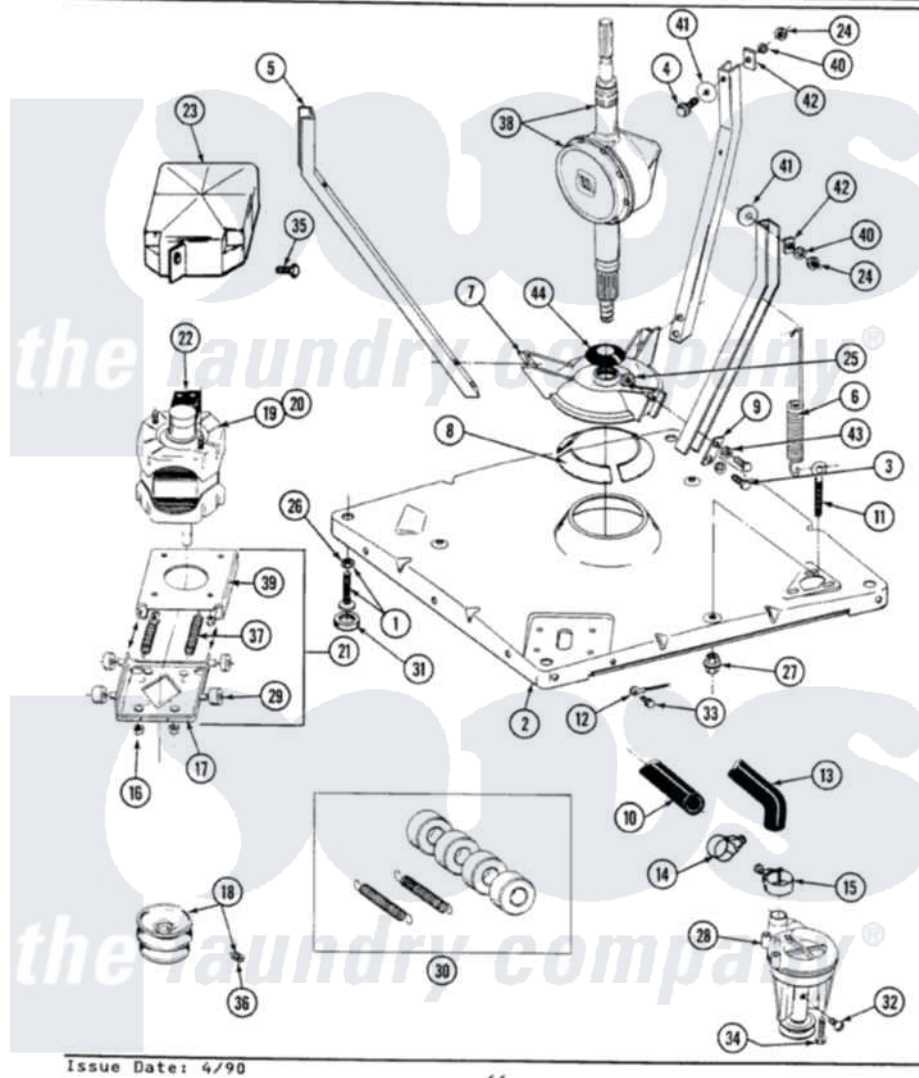

Maytag A9200 01 - BASE, PUMP, MOTOR & COMPONENTS

SECTION: BASE, PUMP, MOTOR & COMPONENTS
 MODEL: ALL MODELS

Issue Date: 4/90

44

Maytag [Residential Maytag A9200 Washer Parts](#) Parts Diagram 01 - BASE, PUMP, MOTOR & COMPONENTS
 Click on the part number to view part

Item	Original Part Number	Replaced By	Status	Part Description
1	Y302699	22003428		Leg, Adjustable
2	203274			Base With Damper Pads
3	Y015627			Screw- Hex
4	205254	W10175938		Bolt
"	200744	W10175939		Bolt
5	213053			Brace, Tub Part Not Used
6	213054			Centering Spring - 3 Used
7	203725			Damper W/Bolt And Clip
8	203956			Damper Pad Kit
9	213073			Washer, Double Brace
10	214767	22001448		Hose, Pump
11	213120	216416		Bolt, Eye/Centering Spring
12	204807			Ground Wire, Supp. Plte To Top Cover
13	213045			Hose, Outer Tub Part Not Used
14	200461	285655		Clamp, Hose