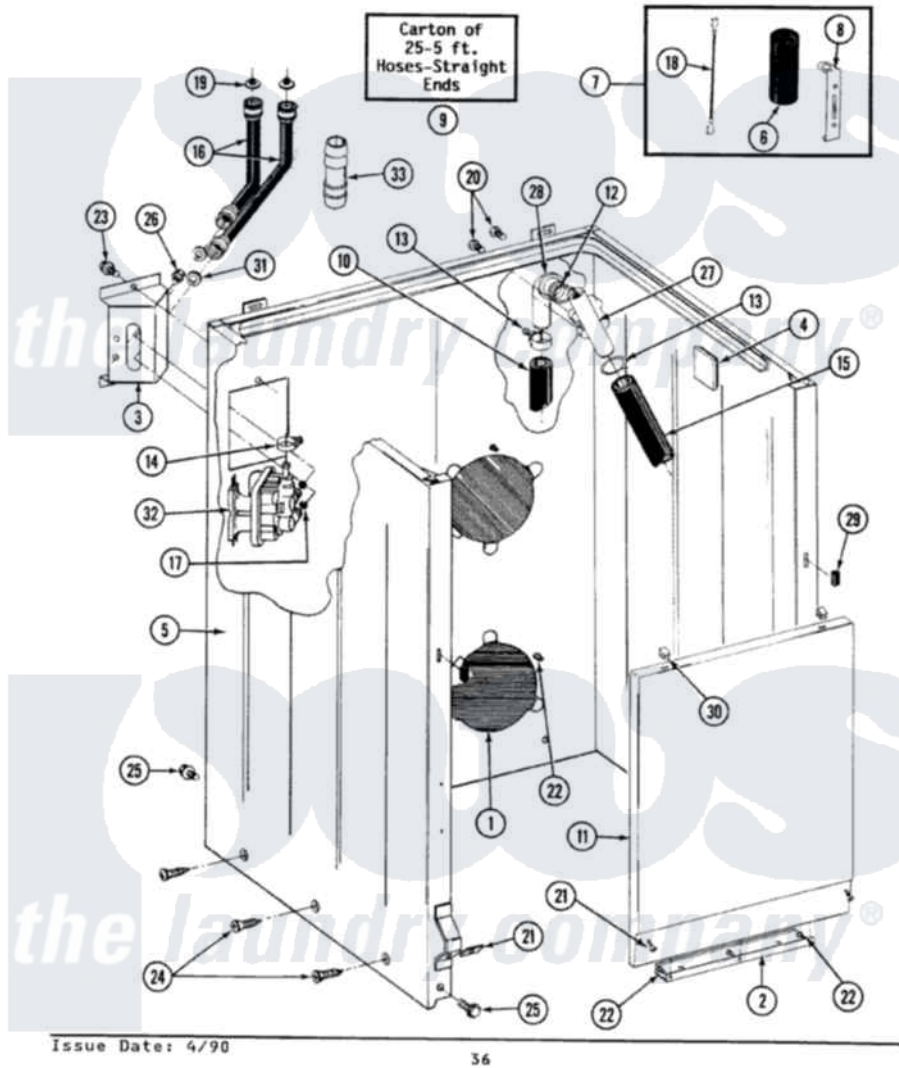

Maytag A9200 02 - CABINET, WATER VALVE, HOSES & FRNT PANEL

SECTION: CABINET, WATER VALVE, HOSES & FRONT PANEL
 MODEL: ALL MODELS

Maytag Residential Maytag A9200 Washer Parts Parts Diagram 02 - CABINET, WATER VALVE, HOSES & FRNT PANEL

Click on the part number to view part

Item	Original Part Number	Replaced By	Status	Part Description
1	211878		Not Available	PLATE, ACCESS
2	213846			Guard, Belt
3	214812	22002361		Bracket, Water Valve
4	215058			Pad, Cabinet Bumper
5	203319	22203319		Cabinet
6	Y200832			Capacitor
7	206103			Capacitor Kit
8	211149			Clip, Capacitor
9	202861	202860		Inlet Hose Assembly
10	215279	22003410		Hose, Drain
"	Y059149			(7/8" I.D. CARTON OF 50 FT.)
"	216017			Hose, Drain
11	212998		Not Available	PANEL, FRONT (WHT)
12	214765			Gasket, Siphon Break
13	200908	285655		Clamp, Hose

"	200461	285655	Clamp, Hose
14	201575		Clamp, Hose
15	214767	22001448	Hose, Pump
16	205828	202860	Inlet Hose Assembly
"	202860		Inlet Hose Assembly
"	200681	21001467	Hose- 10'
"	200672	76314	Hose, Inlet 6 Ft. Hose With Elbow
"	200688	76314	Hose, Inlet 6 Ft. Hose With Elbow
17	214337	96160	Screen
18	203237		No.17 Wire With Terminal
19	200961	12001413	Strainer And Washer Kit
20	Y014874		Screw, Idler Arm And Sleeve
21	204439		Screw And Fstner Assembly
22	211294	90767	Screw, 8A X 3/8 HeX Washer Head Tapping
23	212276	W10116760	Screw
24	213007		Xfor Cabinet See Cabinet, Back
25	213121	3400111	Screw, 12-14 X 5/8
"	213122	27001200	Screw
26	Y313561		Screw----NA
27	206638		Siphon Break
28	214764	208847	Elbow
"	Y216016	W10116738	Elbow
29	214376	22002331	Spacer, Front Panel
30	212982	22001650	Fastener, Spring
31	Y013783		Washer, Inlet Hose
32	205613		Water Valve
33	Y216015		Coupling, Hose