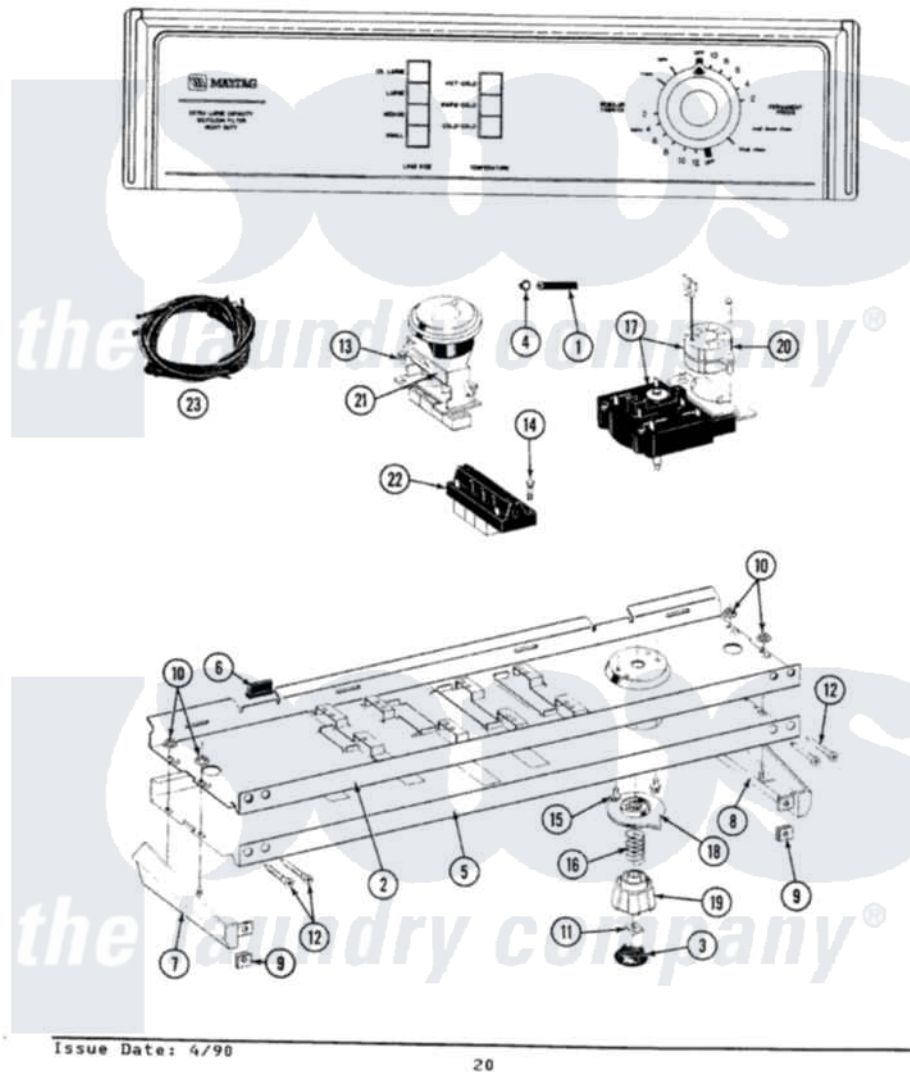

Maytag A9200 04 - CONTROL PANEL

SECTION: CONTROL PANEL
MODEL: A9200

Issue Date: 4/90

20

Maytag [Residential Maytag A9200 Washer Parts](#) Parts Diagram 04 - CONTROL PANEL
Click on the part number to view part

Item	Original Part Number	Replaced By	Status	Part Description
1	212942	22001619		Tube, Water Level Switch
2	214818			Back Up Plate
3	215821		Not Available	CAP, KNOB
4	410296	596669		Clamp, Manifold
5	207390			Control Panel
"	208114			Facia A9200
6	214897			Pad, Control Panel
7	207215		Not Available	END CAP LH
8	207216		Not Available	END CAP RH
9	214894			Fastener, End Cap
10	214872			Palnut, End Cap Note: Nut, Lamp Holder
11	211605			Bezel, Timer Dial
12	210932			Screw, No.8 X 9/16 Ctsk Note: Screw, Inlet Duct
13	211168	W10139210		Screw, 8-18 X 5/16
14	213117	67006908		Screw, Ice Rack

15	213966	3400014	Screw
16	211065		Spring, Index Wheel
17	207379		Timer
"	207378		Timer
18	215827	Not Available	TIMER DIAL SKIRT
19	215828		Knob, Timer
20	205033	22205033	Motor- Tim
21	207361		4 Level Pressure Switch
22	207368	Not Available	TEMP CONTROL SWITCH - 3 BUTTON
"	207367	Not Available	TEMP CONTROL SWITCH - 4 BUTTON
23	207383		Wire Harness
"	207382		Wire Harness