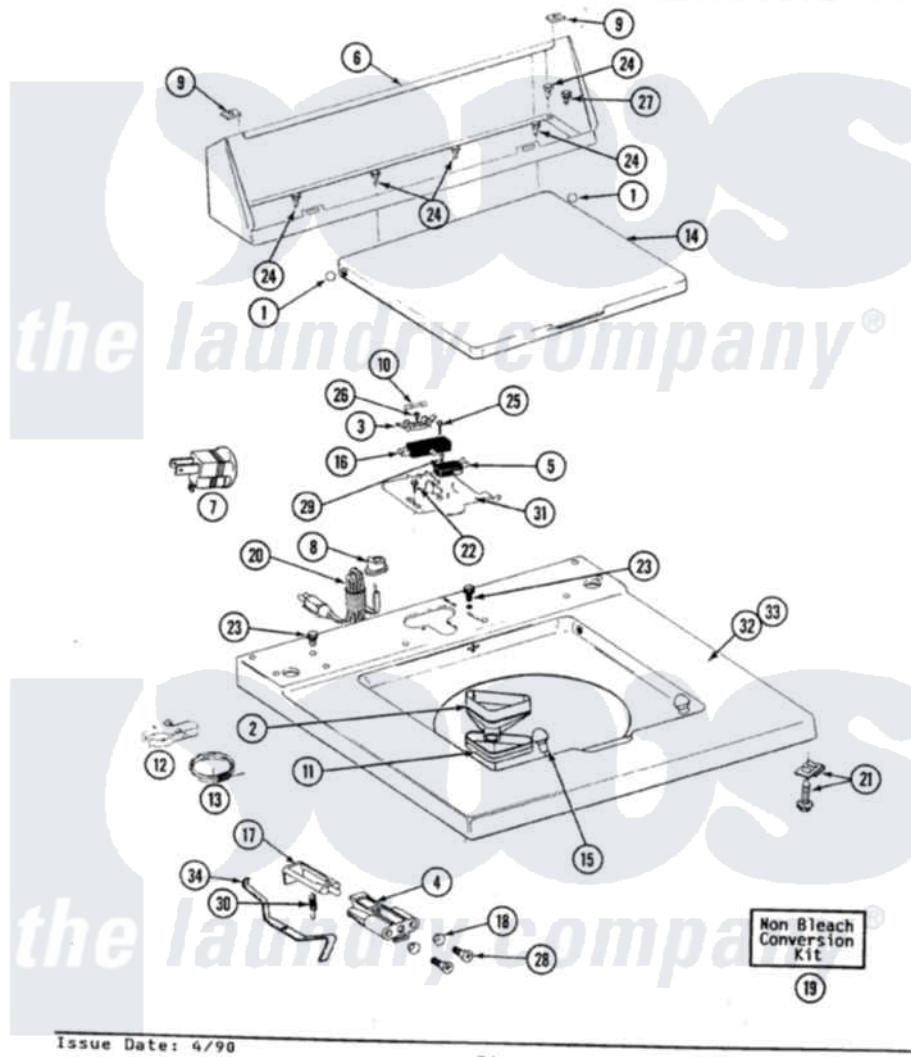

Maytag A9200 07 - TOP COVER, CONSOLE & LID SWITCH

SECTION: TOP COVER, CONSOLE & LID SWITCH
 MODEL: ALL MODELS

Issue Date: 4/98

34

Maytag Residential Maytag A9200 Washer Parts Parts Diagram 07 - TOP COVER, CONSOLE & LID SWITCH
 Click on the part number to view part

| Item | Original Part Number | Replaced By | Status | Part Description |
|------|-------------------------|--------------------------|---------------|---------------------------------------------|
| 1 | 211726 | | | Hinge, Ball Lid |
| 2 | 215577 | | | Bleach Inlet White |
| 3 | 207167 | | | Block, Fuse |
| 4 | 216256 | | Not Available | BRACKET, UNBALANCE |
| " | 214279 | 204968 | | Plunger And Bracket Assembly--W |
| 5 | 207166 | | | Switch, Check |
| 6 | 205635 | | | Console |
| 7 | Y201808 | | | Converter |
| 8 | 211881 | | | Grommet, Cord Part Not Used-Gas Models Only |
| 9 | 215075 | | | Fastener, Control Panel To Console |
| 10 | 207168 | 22001682 | | Switch Assembly, Lid W/4amp Fuse |
| 11 | 214436 | | | Gasket |
| 12 | 301548 | | | Clamp, Ground Wire |
| 13 | 311155 | | | Ground Wire And Clamp |