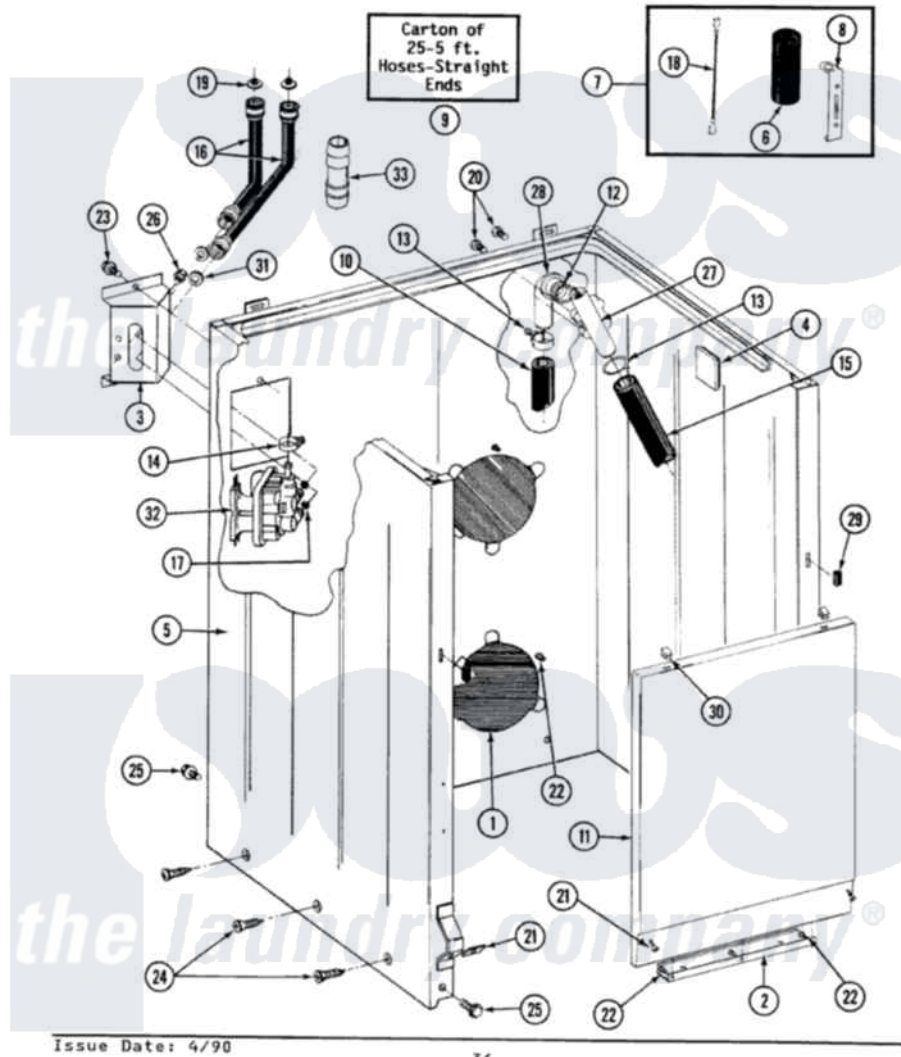

Maytag A9300 02 - CABINET, WATER VALVE, HOSES & FRNT PANEL

SECTION: CABINET, WATER VALVE, HOSES & FRONT PANEL
 MODEL: ALL MODELS

Maytag Residential Maytag A9300 Washer Parts Parts Diagram 02 - CABINET, WATER VALVE, HOSES & FRNT PANEL

Click on the part number to view part

Item	Original Part Number	Replaced By	Status	Part Description
1	211878		Not Available	PLATE, ACCESS
2	213846			Guard, Belt
3	214812	22002361		Bracket, Water Valve
4	215058			Pad, Cabinet Bumper
5	203319	22203319		Cabinet
6	Y200832			Capacitor
7	206103			Capacitor Kit
8	211149			Clip, Capacitor
9	202861	202860		Inlet Hose Assembly
10	215279	22003410		Hose, Drain
"	Y059149			(7/8" I.D. CARTON OF 50 FT.)
"	216017			Hose, Drain
11	212998		Not Available	PANEL, FRONT (WHT)
12	214765			Gasket, Siphon Break
13	200908	285655		Clamp, Hose

"	200461	285655	Clamp, Hose
14	201575		Clamp, Hose
15	214767	22001448	Hose, Pump
16	205828	202860	Inlet Hose Assembly
"	202860		Inlet Hose Assembly
"	200681	21001467	Hose- 10'
"	200672	76314	Hose, Inlet 6 Ft. Hose With Elbow
"	200688	76314	Hose, Inlet 6 Ft. Hose With Elbow
17	214337	96160	Screen
18	203237		No.17 Wire With Terminal
19	200961	12001413	Strainer And Washer Kit
20	Y014874		Screw, Idler Arm And Sleeve
21	204439		Screw And Fstner Assembly
22	211294	90767	Screw, 8A X 3/8 HeX Washer Head Tapping
23	212276	W10116760	Screw
24	213007		Xfor Cabinet See Cabinet, Back
25	213121	3400111	Screw, 12-14 X 5/8
"	213122	27001200	Screw
26	Y313561		Screw----NA
27	206638		Siphon Break
28	214764	208847	Elbow
"	Y216016	W10116738	Elbow
29	214376	22002331	Spacer, Front Panel
30	212982	22001650	Fastener, Spring
31	Y013783		Washer, Inlet Hose
32	205613		Water Valve
33	Y216015		Coupling, Hose