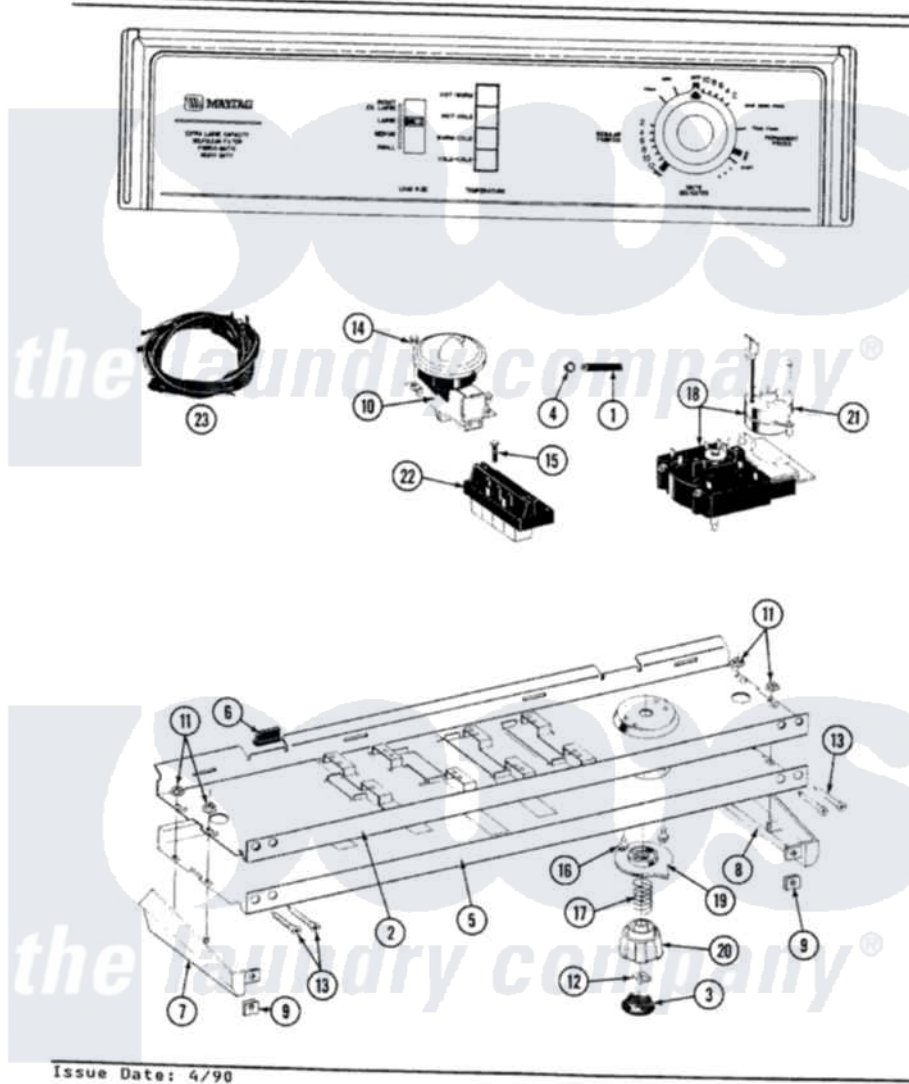

Maytag A9300 04 - CONTROL PANEL

SECTION: CONTROL PANEL
MODEL: A9300

Issue Date: 4/90

22

Maytag [Residential Maytag A9300 Washer Parts](#) Parts Diagram 04 - CONTROL PANEL
Click on the part number to view part

Item	Original Part Number	Replaced By	Status	Part Description
1	212942	22001619		Tube, Water Level Switch
2	214809			Back Up Plate
3	215821		Not Available	CAP, KNOB
4	410296	596669		Clamp, Manifold
5	207389		Not Available	CONTROL PANEL
6	214897			Pad, Control Panel
7	207215		Not Available	END CAP LH
8	207216		Not Available	END CAP RH
9	214894			Fastener, End Cap
10	207360			Infinite Level Press Switch
11	214872			Palnut, End Cap Note: Nut, Lamp Holder
12	211605			Bezel, Timer Dial
13	210932			Screw, No.8 X 9/16 Ctsk Note: Screw, Inlet Duct
14	211168	W10139210		Screw, 8-18 X 5/16
15	213117	67006908		Screw, Ice Rack

16	213966	3400014	Screw
17	211065		Spring, Index Wheel
18	207376	22207376	Timer
19	215827		Not Available TIMER DIAL SKIRT
20	215828		Knob, Timer
21	205033	22205033	Motor- Tim
22	207367		Not Available TEMP CONTROL SWITCH - 4 BUTTON
23	207382		Wire Harness