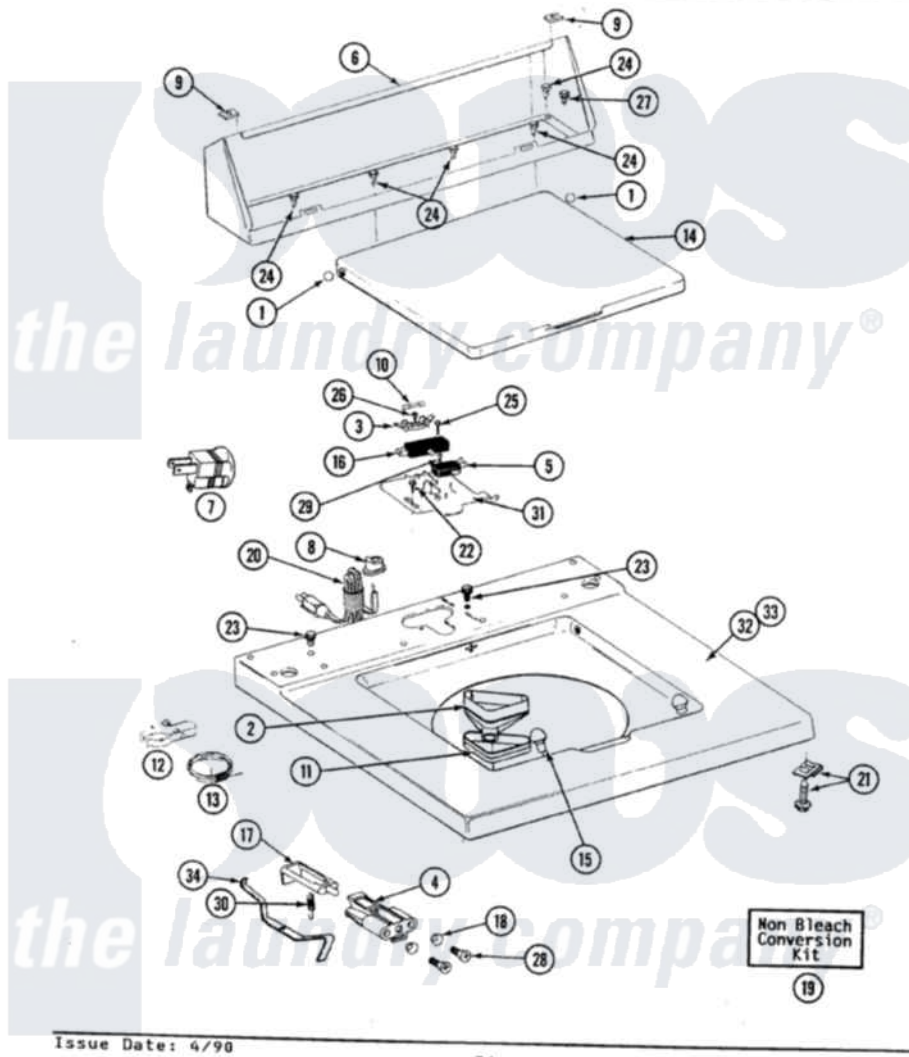

Maytag A9300 06 - TOP COVER, CONSOLE & LID SWITCH

SECTION: TOP COVER, CONSOLE & LID SWITCH
 MODEL: ALL MODELS

Issue Date: 4/98

34

Maytag Residential Maytag A9300 Washer Parts Parts Diagram 06 - TOP COVER, CONSOLE & LID SWITCH
 Click on the part number to view part

Item	Original Part Number	Replaced By	Status	Part Description
1	211726			Hinge, Ball Lid
2	215577			Bleach Inlet White
3	207167			Block, Fuse
4	216256		Not Available	BRACKET, UNBALANCE
"	214279	204968		Plunger And Bracket Assembly--W
5	207166			Switch, Check
6	205635			Console
7	Y201808			Converter
8	211881			Grommet, Cord Part Not Used-Gas Models Only
9	215075			Fastener, Control Panel To Console
10	207168	22001682		Switch Assembly, Lid W/4amp Fuse
11	214436			Gasket
12	301548			Clamp, Ground Wire
13	311155			Ground Wire And Clamp

14	212073		LID (WHITE)
15	212716		Bumper, Lid
16	205415	279347	Switch-Lid
17	208591		Not Available KIT, PLUNGER & BRACKET
"	215700		Not Available LID SWITCH PLUNGER
18	211500		Washer, Bracket To Top Cover
19	205997		Non-Bleach Conversion Kit
20	204590		Cord, Power
21	204445		Screw And Fastener Assembly
22	207159	489355	Screw, 8 X 1/2
23	210186	3370225	Screw
24	211294	90767	Screw, 8A X 3/8 HeX Washer Head Tapping
25	213501		Screw, No.6-20 X 1-1/8 Inch
26	215705	Y311711	Screw, Fuse Block
27	Y313559		Screw
28	910182	25-7809	Screw, No.6-20 1/2 Flthd Torx
29	912012	3400409	Screw
30	213720		Spring, Lid Switch
31	Y215699	22001678	Bracket, Switch And Fuse
33	207172		Top Cover
34	215704		Lever, Unbalance