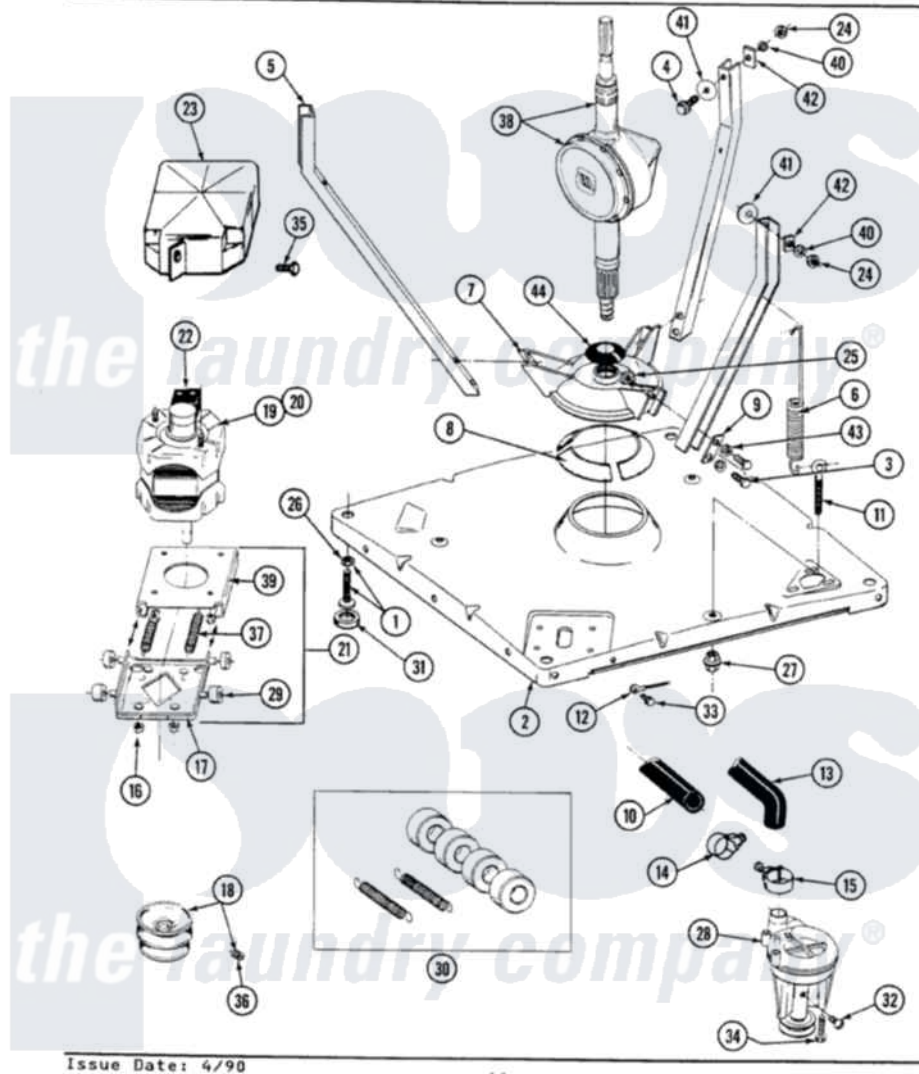

Maytag A9400S 01 - BASE, PUMP, MOTOR & COMPONENTS

SECTION: BASE, PUMP, MOTOR & COMPONENTS
 MODEL: ALL MODELS

Issue Date: 4/90

44

Maytag Residential Maytag A9400S Washer Parts Parts Diagram 01 - BASE, PUMP, MOTOR & COMPONENTS
 Click on the part number to view part

Item	Original Part Number	Replaced By	Status	Part Description
1	Y302699	22003428		Leg, Adjustable
2	203274			Base With Damper Pads
3	Y015627			Screw- Hex
4	205254	W10175938		Bolt
"	200744	W10175939		Bolt
5	213053			Brace, Tub Part Not Used
6	213054			Centering Spring - 3 Used
7	203725			Damper W/Bolt And Clip
8	203956			Damper Pad Kit
9	213073			Washer, Double Brace
10	214767	22001448		Hose, Pump
11	213120	216416		Bolt, Eye/Centering Spring
12	204807			Ground Wire, Supp. Plte To Top Cover
13	213045			Hose, Outer Tub Part Not Used
14	200461	285655		Clamp, Hose