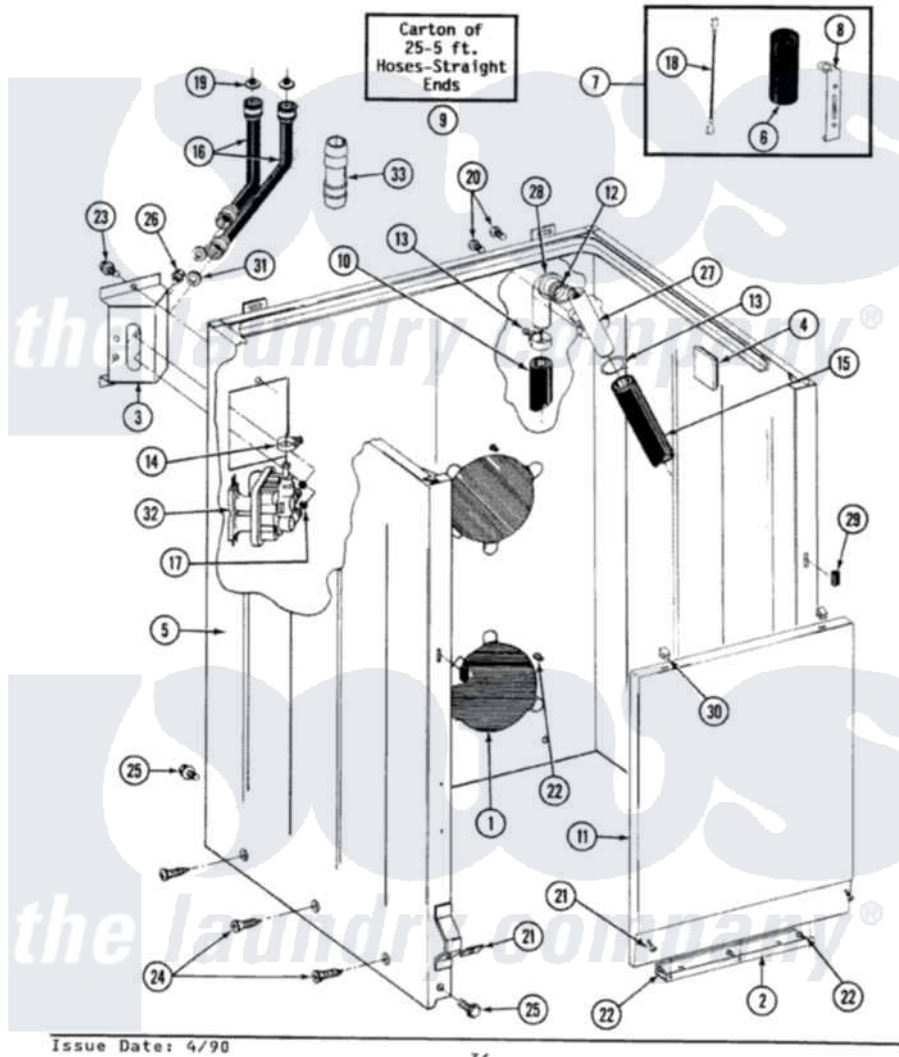

Maytag A9400S 02 - CABINET, WATER VALVE, HOSES & FRNT PANEL

SECTION: CABINET, WATER VALVE, HOSES & FRONT PANEL
 MODEL: ALL MODELS

Maytag Residential Maytag A9400S Washer Parts Diagram 02 - CABINET, WATER VALVE, HOSES & FRNT PANEL

Click on the part number to view part

Item	Original Part Number	Replaced By	Status	Part Description
1	211878		Not Available	PLATE, ACCESS
2	213846			Guard, Belt
3	214812	22002361		Bracket, Water Valve
4	215058			Pad, Cabinet Bumper
5	203319M		Not Available	CABINET-HARVEST WHEAT
"	203319	22203319		Cabinet
"	203319L		Not Available	(ALMOND)
6	Y200832			Capacitor
7	206103			Capacitor Kit
8	211149			Clip, Capacitor
9	202861	202860		Inlet Hose Assembly
10	215279	22003410		Hose, Drain
"	Y059149			(7/8" I.D. CARTON OF 50 FT.)
"	216017			Hose, Drain
11	212998		Not Available	PANEL, FRONT (WHT)

"	212998M		Not Available	FRONT PANEL-HARVEST WHEAT
"	212998L		Not Available	FRONT PANEL-ALMOND
12	214765			Gasket, Siphon Break
13	200461	285655		Clamp, Hose
"	200908	285655		Clamp, Hose
14	201575			Clamp, Hose
15	214767	22001448		Hose, Pump
16	200672	76314		Hose, Inlet 6 Ft. Hose With Elbow
"	200688	76314		Hose, Inlet 6 Ft. Hose With Elbow
"	200681	21001467		Hose- 10'
"	205828	202860		Inlet Hose Assembly
"	202860			Inlet Hose Assembly
17	214337	96160		Screen
18	203237			No. 17 Wire With Terminal
19	200961	12001413		Strainer And Washer Kit
20	Y014874			Screw, Idler Arm And Sleeve
21	204439			Screw And Fstner Assembly
22	211294	90767		Screw, 8A X 3/8 HeX Washer Head Tapping
23	212276	W10116760		Screw
24	213007			Xfor Cabinet See Cabinet, Back
25	213121	3400111		Screw, 12-14 X 5/8
"	213122	27001200		Screw
26	Y313561			Screw---NA
27	206638			Siphon Break
28	214764	208847		Elbow
"	Y216016	W10116738		Elbow
29	214376	22002331		Spacer, Front Panel
30	212982	22001650		Fastener, Spring
31	Y013783			Washer, Inlet Hose
32	205613			Water Valve
33	Y216015			Coupling, Hose