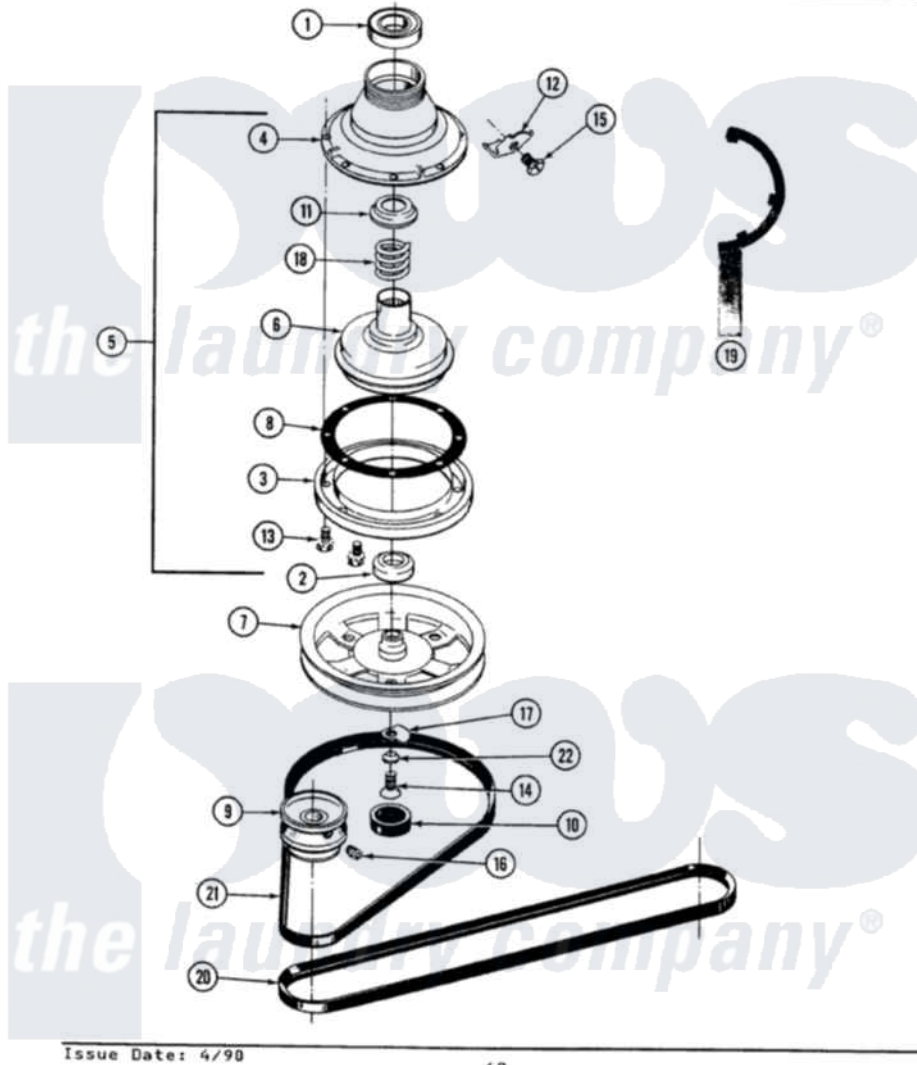

# Maytag A9400S 03 - CLUTCH, BRAKE & BELTS

SECTION: CLUTCH, BRAKE & BELTS  
 MODEL: ALL MODELS

Maytag Residential Maytag A9400S Washer Parts Parts Diagram 03 - CLUTCH, BRAKE & BELTS  
 Click on the part number to view part

Item	Original Part Number	Replaced By	Status	Part Description
1	Y200720	<a href="#">22003441</a>		Bearing, Rear
2	<a href="#">200835</a>			Bearing, Brake Rotor
3	211043	<a href="#">6-2011900</a>		Brake Asse
4	211045	<a href="#">6-2011900</a>		Brake Asse
5	201190	<a href="#">6-2011900</a>		Brake Asse
6	201126	<a href="#">6-2011900</a>		Brake Asse
7	211059	<a href="#">6-2301530</a>		Pulley
8	211042	<a href="#">6-2011900</a>		Brake Asse
9	200816	<a href="#">6-2008160</a>		Pulley- MO
10	211038		Not Available	CAP, OIL RETAINER
11	211039	<a href="#">6-2011900</a>		Brake Asse
12	<a href="#">213325</a>			Clip, Retaining
13	211000			SCREW, BRAKE DRUM (HEX HEAD)
14	211375	<a href="#">681582</a>		Screw
15	<a href="#">213326</a>			Bolt, Sems Retaining Clip
16	<a href="#">Y053241</a>			Set Screw, Motor Pulley

17	<a href="#">211089</a>		Lug, Stop Pulley
18	211041	<a href="#">6-2011900</a>	Brake Asse
19	Y038315	<a href="#">038315</a>	Tool
20	<a href="#">211124</a>		Part Not Used
21	<a href="#">211125</a>		V Belt, Drive Pulley
22	211090	<a href="#">22003555</a>	Washer, Stop Lug