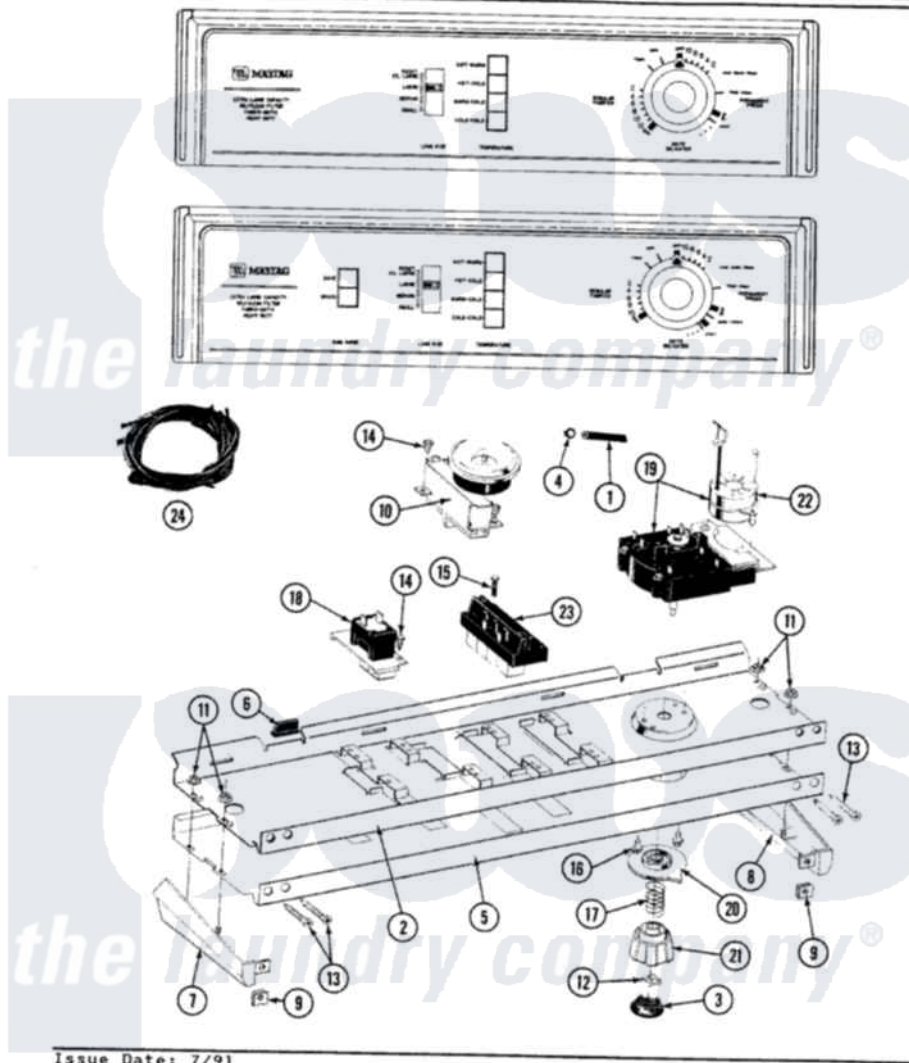

# Maytag A9400S 04 - CONTROL PANEL

SECTION: CONTROL PANEL  
 MODEL: A9400 A9400S A9400W SERIES 01

Issue Date: 7/91

24

Maytag [Residential Maytag A9400S Washer Parts](#) Parts Diagram 04 - CONTROL PANEL

[Click on the part number to view part](#)

Item	Original Part Number	Replaced By	Status	Part Description
1	212942	<a href="#">22001619</a>		Tube, Water Level Switch
2	<a href="#">214809</a>			Back Up Plate
3	215821		Not Available	CAP, KNOB
4	410296	<a href="#">596669</a>		Clamp, Manifold
5	207388		Not Available	CONTROL PANEL
6	<a href="#">214897</a>			Pad, Control Panel
7	207215		Not Available	END CAP LH
8	207216		Not Available	END CAP RH
9	<a href="#">214894</a>			Fastener, End Cap
10	<a href="#">207360</a>			Infinite Level Press Switch
11	<a href="#">214872</a>			Palnut, End Cap Note: Nut, Lamp Holder
12	<a href="#">211605</a>			Bezel, Timer Dial
13	<a href="#">210932</a>			Screw, No.8 X 9/16 Ctsk Note: Screw, Inlet Duct
14	211168	<a href="#">W10139210</a>		Screw, 8-18 X 5/16
15	213117	<a href="#">67006908</a>		Screw, Ice Rack

16	213966	<a href="#">3400014</a>	Screw
17	<a href="#">211065</a>		Spring, Index Wheel
18	<a href="#">207365</a>		2 Button Switch
19	207375	Not Available	TIMER
20	215827	Not Available	TIMER DIAL SKIRT
21	<a href="#">215828</a>		Knob, Timer
22	205033	<a href="#">22205033</a>	Motor- Tim
23	207367	Not Available	TEMP CONTROL SWITCH - 4 BUTTON
24	<a href="#">207409</a>		Wire Harness