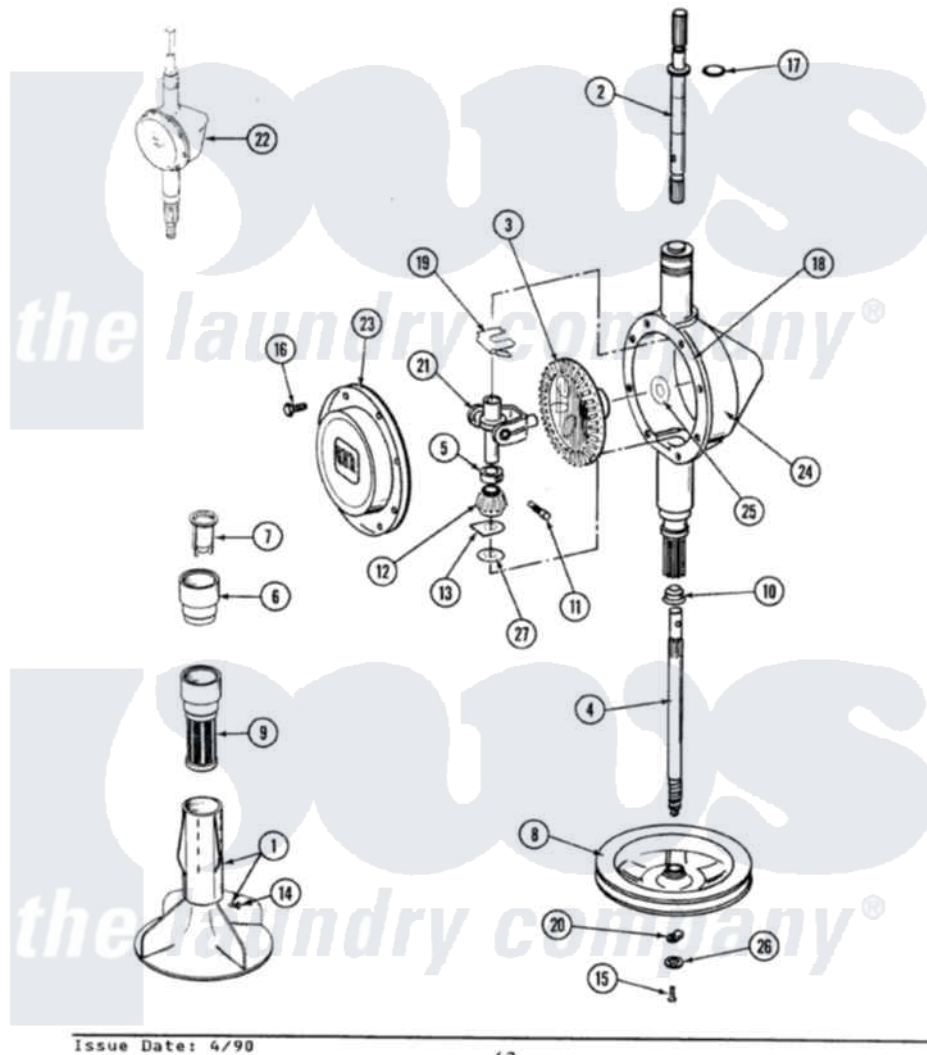

# Maytag A9400S 05 - ORBITAL TRANSMISSION

SECTION: ORBITAL TRANSMISSION  
 MODEL: ALL MODELS

Issue Date: 4/90

42

Maytag Residential Maytag A9400S Washer Parts Parts Diagram 05 - ORBITAL TRANSMISSION  
 Click on the part number to view part

Item	Original Part Number	Replaced By	Status	Part Description
1	<a href="#">207228</a>			Agitator W/Lock Screw
2	207153	<a href="#">6-2097820</a>		Kit- Shaft
3	206713	<a href="#">6-2067130</a>		Gear- Beve
4	215410	<a href="#">12001450</a>		Ctr Shaft W/Collar Andkeeper-Dp
5	215415		Not Available	COLLAR, LOWER
6	<a href="#">215721</a>			Dispensing Cap
7	<a href="#">215733</a>			Dispensing Cup
8	211059	<a href="#">6-2301530</a>		Pulley
9	<a href="#">207657</a>			Lint Filter Deep
10	206602	<a href="#">207843</a>		Lip Seal Repair Kit
11	<a href="#">Y206629</a>			Pin, Collar
12	215401	<a href="#">W10221114</a>		Pinion
13	<a href="#">215395</a>			Plate, Clutch
14	206478		Not Available	SCREW & WASHER FOR AGITATOR
15	211375	<a href="#">681582</a>		Screw

16	215417	Not Available	SCREW, TRANSMISSION COVER
17	<a href="#">210690</a>		Seal, Rubber
18	Y058700	<a href="#">675652</a>	Adhesive
19	<a href="#">215581</a>		Spring, Agitator Shaft
20	<a href="#">211089</a>		Lug, Stop Pulley
21	206685	<a href="#">6-2066850</a>	Yoke
22	206707	<a href="#">6-2097750</a>	Trans Dee
23	<a href="#">206628</a>		Cover, Transmission
24	206624	<a href="#">6-2097750</a>	Trans Dee
25	<a href="#">215394</a>		Washer, Bevel Gear
26	211090	<a href="#">22003555</a>	Washer, Stop Lug
27	211483	<a href="#">6-2114830</a>	Washer- SP