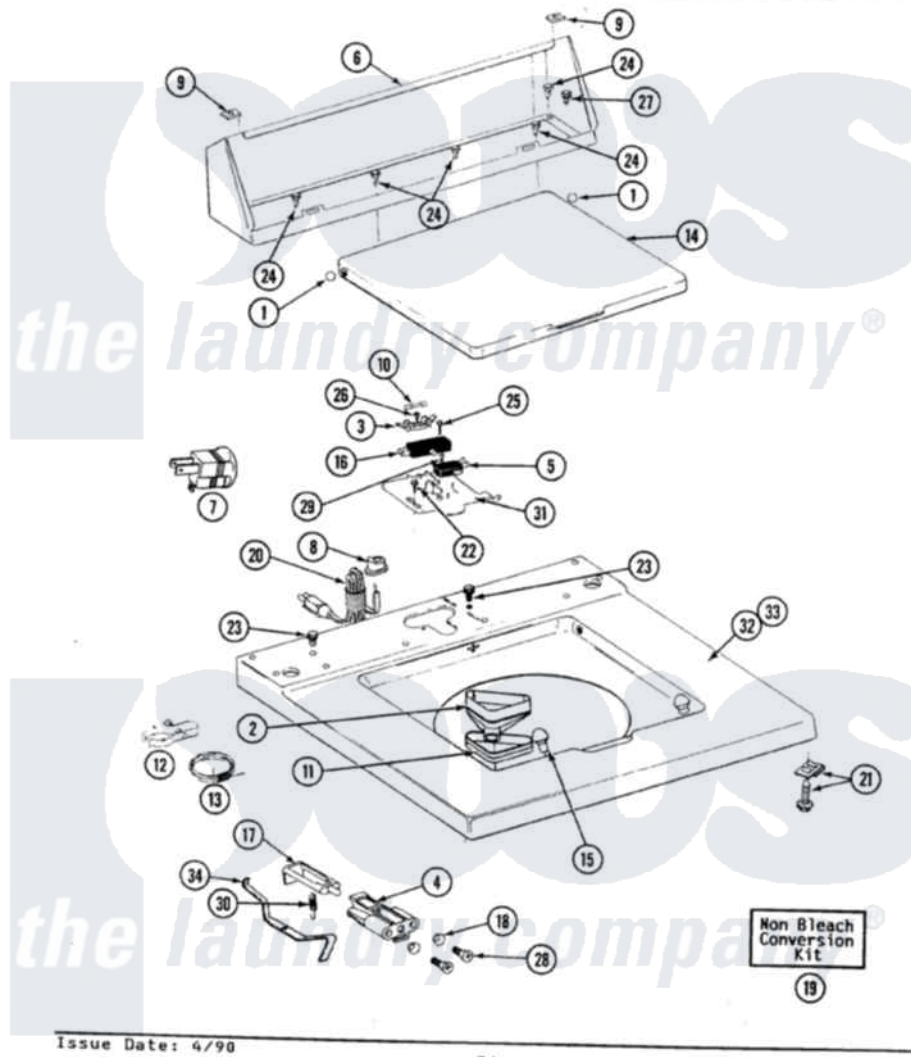

Maytag A9400S 06 - TOP COVER, CONSOLE & LID SWITCH

SECTION: TOP COVER, CONSOLE & LID SWITCH
 MODEL: ALL MODELS

Issue Date: 4/98

34

Maytag Residential Maytag A9400S Washer Parts Parts Diagram 06 - TOP COVER, CONSOLE & LID SWITCH
 Click on the part number to view part

Item	Original Part Number	Replaced By	Status	Part Description
1	211726			Hinge, Ball Lid
2	215578			Bleach Inlet Almond
"	215577			Bleach Inlet White
3	207167			Block, Fuse
4	214279	204968		Plunger And Bracket Assembly--W
5	207166			Switch, Check
6	205635			Console
"	205635L		Not Available	CONSOLE (ALM)
"	205635M		Not Available	CONSOLE (HVST WHEAT)
7	Y201808			Converter
8	211881			Grommet, Cord Part Not Used- Gas Models Only
9	215075			Fastener, Control Panel To Console
10	207168	22001682		Switch Assembly, Lid W/4amp Fuse
11	214436			Gasket

12	301548		Clamp, Ground Wire
13	311155		Ground Wire And Clamp
14	212073M	Not Available	LID-HARVEST WHEAT
"	212073L	Not Available	LID-ALMOND
"	212073		LID (WHITE)
15	212716		Bumper, Lid
16	205415	279347	Switch-Lid
17	215700	Not Available	LID SWITCH PLUNGER
18	211500		Washer, Bracket To Top Cover
19	205997		Non-Bleach Conversion Kit
20	204590		Cord, Power
21	204445		Screw And Fastener Assembly
22	207159	489355	Screw, 8 X 1/2
23	210186	3370225	Screw
24	211294	90767	Screw, 8A X 3/8 HeX Washer Head Tapping
25	213501		Screw, No.6-20 X 1-1/8 Inch
26	215705	Y311711	Screw, Fuse Block
27	Y313559		Screw
28	910182	25-7809	Screw, No.6-20 1/2 Flthd Torx
29	912012	3400409	Screw
30	213720		Spring, Lid Switch
31	Y215699	22001678	Bracket, Switch And Fuse
32	207170		Top Cover
34	215704		Lever, Unbalance