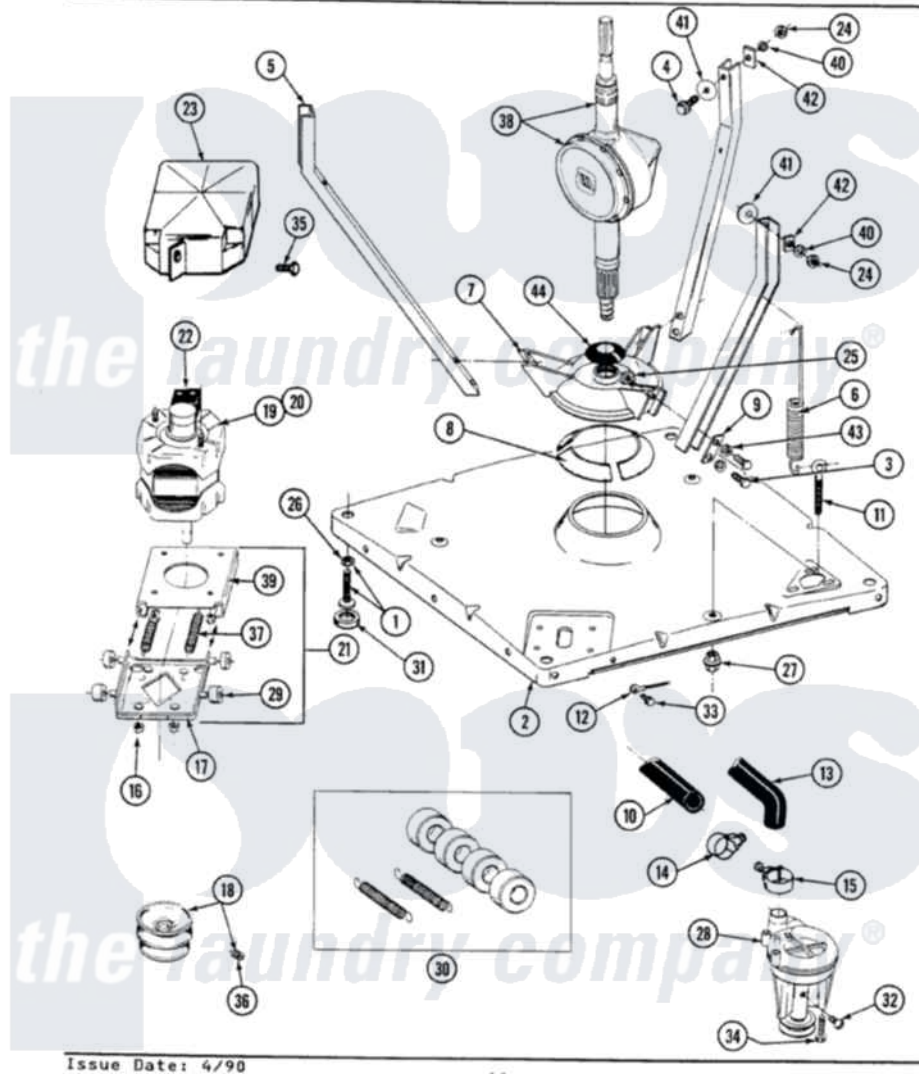

Maytag A9400W 01 - BASE, PUMP, MOTOR & COMPONENTS

SECTION: BASE, PUMP, MOTOR & COMPONENTS
 MODEL: ALL MODELS

Maytag Residential Maytag A9400W Washer Parts Parts Diagram 01 - BASE, PUMP, MOTOR & COMPONENTS
 Click on the part number to view part

Item	Original Part Number	Replaced By	Status	Part Description
1	Y302699	22003428		Leg, Adjustable
2	203274			Base With Damper Pads
3	Y015627			Screw- Hex
4	205254	W10175938		Bolt
"	200744	W10175939		Bolt
5	213053			Brace, Tub Part Not Used
6	213054			Centering Spring - 3 Used
7	203725			Damper W/Bolt And Clip
8	203956			Damper Pad Kit
9	213073			Washer, Double Brace
10	214767	22001448		Hose, Pump
11	213120	216416		Bolt, Eye/Centering Spring
12	204807			Ground Wire, Supp. Plte To Top Cover
13	213045			Hose, Outer Tub Part Not Used
14	200461	285655		Clamp, Hose