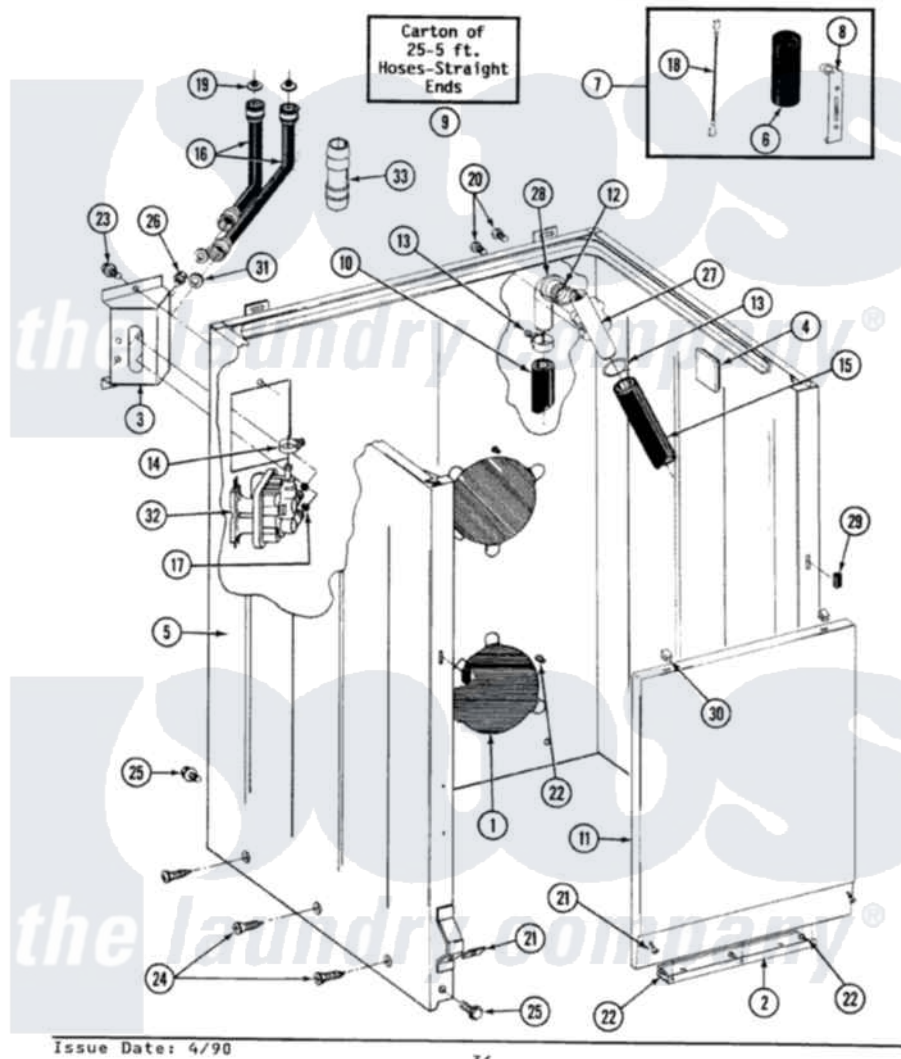

# Maytag A9400W 02 - CABINET, WATER VALVE, HOSES & FRNT PANEL

SECTION: CABINET, WATER VALVE, HOSES & FRONT PANEL  
 MODEL: ALL MODELS

Maytag Residential Maytag A9400W Washer Parts Diagram 02 - CABINET, WATER VALVE, HOSES & FRNT PANEL

Click on the part number to view part

Item	Original Part Number	Replaced By	Status	Part Description
1	211878		Not Available	PLATE, ACCESS
2	<a href="#">213846</a>			Guard, Belt
3	214812	<a href="#">22002361</a>		Bracket, Water Valve
4	<a href="#">215058</a>			Pad, Cabinet Bumper
5	203319	<a href="#">22203319</a>		Cabinet
6	<a href="#">Y200832</a>			Capacitor
7	<a href="#">206103</a>			Capacitor Kit
8	<a href="#">211149</a>			Clip, Capacitor
9	202861	<a href="#">202860</a>		Inlet Hose Assembly
10	215279	<a href="#">22003410</a>		Hose, Drain
"	<a href="#">Y059149</a>			(7/8" I.D. CARTON OF 50 FT.)
"	<a href="#">216017</a>			Hose, Drain
11	212998		Not Available	PANEL, FRONT (WHT)
12	<a href="#">214765</a>			Gasket, Siphon Break
13	200908	<a href="#">285655</a>		Clamp, Hose