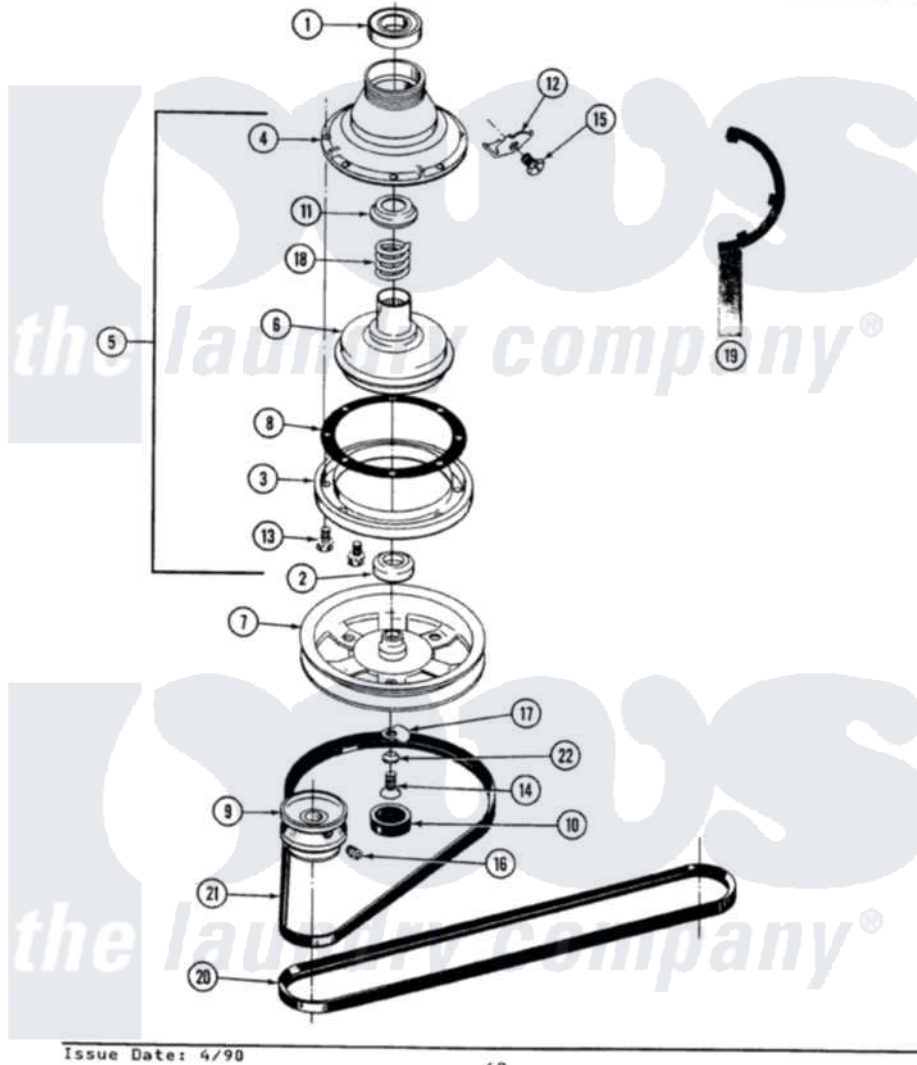

Maytag A9400W 03 - CLUTCH, BRAKE & BELTS

SECTION: CLUTCH, BRAKE & BELTS
 MODEL: ALL MODELS

Issue Date: 4/90

48

Maytag Residential Maytag A9400W Washer Parts Parts Diagram 03 - CLUTCH, BRAKE & BELTS
 Click on the part number to view part

Item	Original Part Number	Replaced By	Status	Part Description
1	Y200720	22003441		Bearing, Rear
2	200835			Bearing, Brake Rotor
3	211043	6-2011900		Brake Asse
4	211045	6-2011900		Brake Asse
5	201190	6-2011900		Brake Asse
6	201126	6-2011900		Brake Asse
7	211059	6-2301530		Pulley
8	211042	6-2011900		Brake Asse
9	200816	6-2008160		Pulley- MO
10	211038		Not Available	CAP, OIL RETAINER
11	211039	6-2011900		Brake Asse
12	213325			Clip, Retaining
13	211000			SCREW, BRAKE DRUM (HEX HEAD)
14	211375	681582		Screw
15	213326			Bolt, Sems Retaining Clip
16	Y053241			Set Screw, Motor Pulley

17	211089		Lug, Stop Pulley
18	211041	6-2011900	Brake Asse
19	Y038315	038315	Tool
20	211124		Part Not Used
21	211125		V Belt, Drive Pulley
22	211090	22003555	Washer, Stop Lug