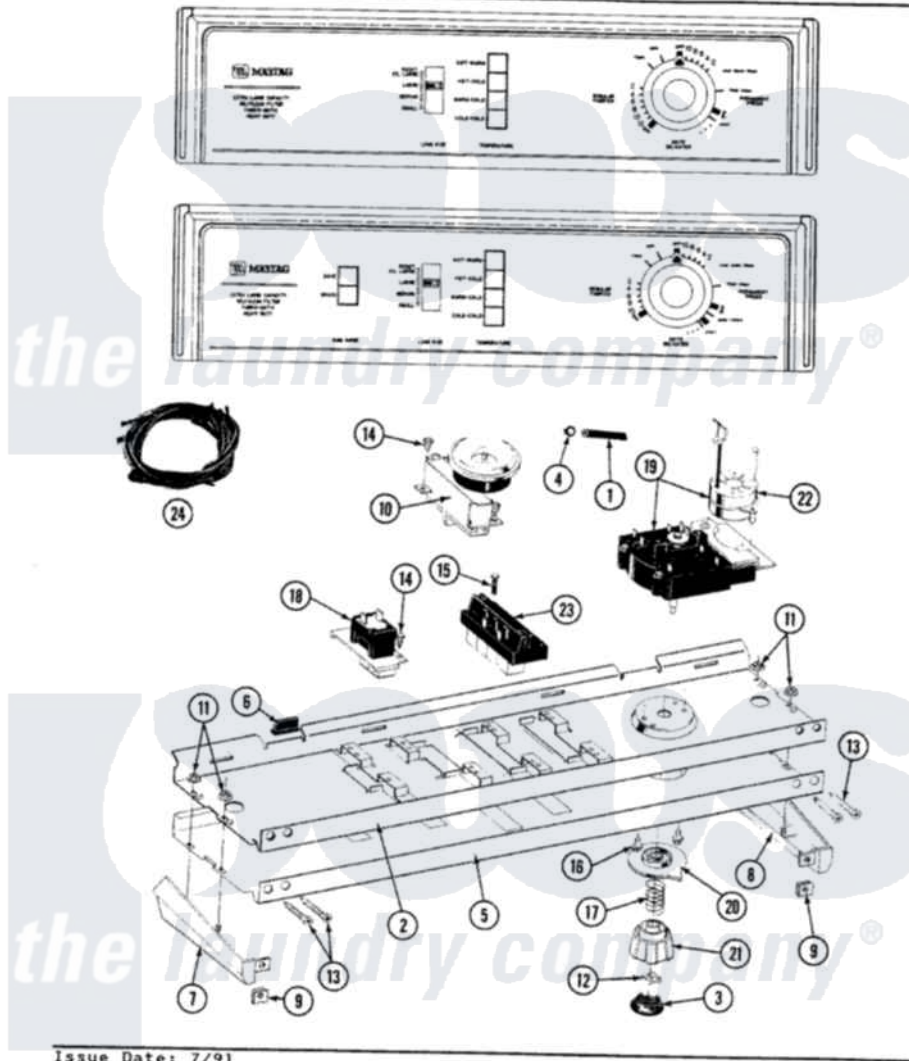

Maytag A9400W 04 - CONTROL PANEL

SECTION: CONTROL PANEL
 MODEL: A9400 A9400S A9400W SERIES 01

Issue Date: 7/91

24

Maytag Residential Maytag A9400W Washer Parts Parts Diagram 04 - CONTROL PANEL
 Click on the part number to view part

Item	Original Part Number	Replaced By	Status	Part Description
1	212942	22001619		Tube, Water Level Switch
2	214809			Back Up Plate
3	215821		Not Available	CAP, KNOB
4	410296	596669		Clamp, Manifold
5	207920		Not Available	CONTROL PANEL
6	214897			Pad, Control Panel
7	207215		Not Available	END CAP LH
8	207216		Not Available	END CAP RH
9	214894			Fastener, End Cap
10	207360			Infinite Level Press Switch
11	214872			Palnut, End Cap Note: Nut, Lamp Holder
12	211605			Bezel, Timer Dial
13	210932			Screw, No.8 X 9/16 Ctsk Note: Screw, Inlet Duct
14	211168	W10139210		Screw, 8-18 X 5/16
15	213117	67006908		Screw, Ice Rack

16	213966	3400014	Screw
17	211065		Spring, Index Wheel
18	207365		2 Button Switch
19	207375	Not Available	TIMER
20	215827	Not Available	TIMER DIAL SKIRT
21	215828		Knob, Timer
22	205033	22205033	Motor- Tim
23	207367	Not Available	TEMP CONTROL SWITCH - 4 BUTTON
24	207409		Wire Harness