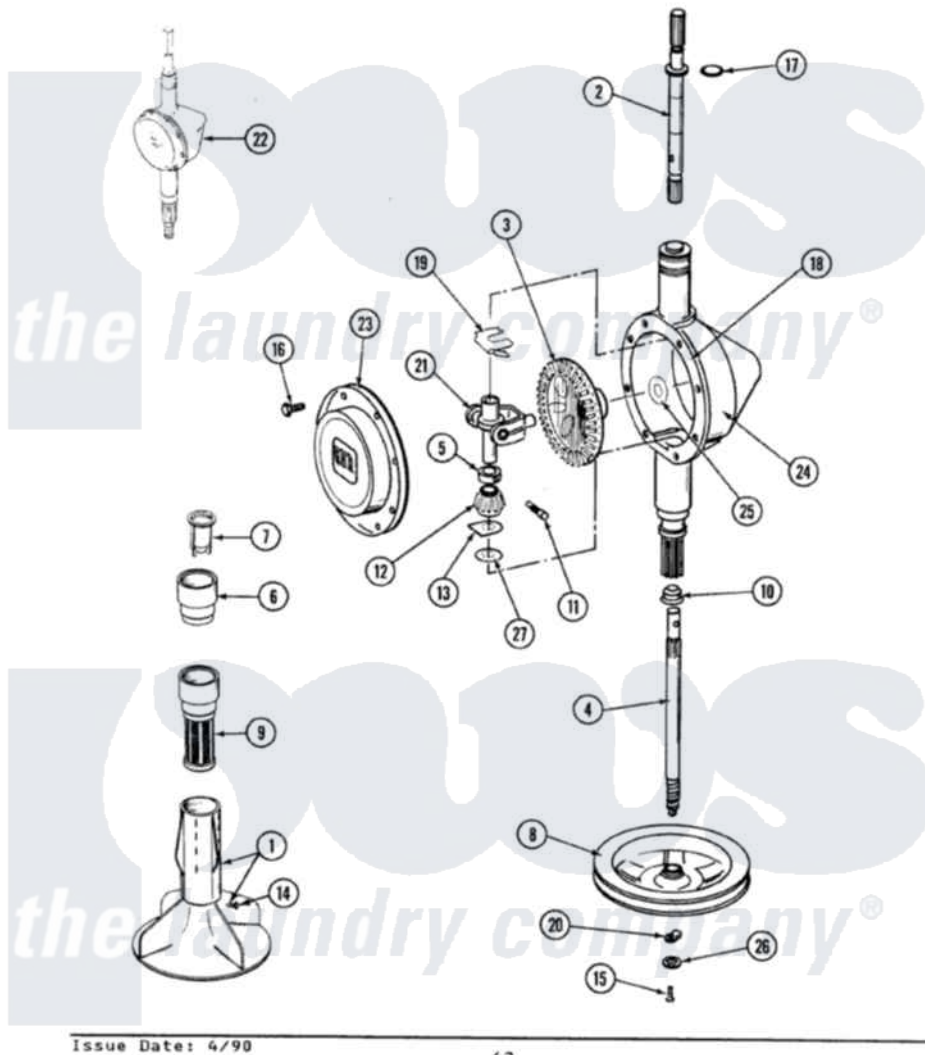

# Maytag A9400W 05 - ORBITAL TRANSMISSION

SECTION: ORBITAL TRANSMISSION  
MODEL: ALL MODELS

Issue Date: 4/90

42

Maytag Residential Maytag A9400W Washer Parts Parts Diagram 05 - ORBITAL TRANSMISSION  
Click on the part number to view part

Item	Original Part Number	Replaced By	Status	Part Description
1	<a href="#">207228</a>			Agitator W/Lock Screw
2	207153	<a href="#">6-2097820</a>		Kit- Shaft
3	206713	<a href="#">6-2067130</a>		Gear- Beve
4	215410	<a href="#">12001450</a>		Ctr Shaft W/Collar Andkeeper- Dp
5	215415		Not Available	COLLAR, LOWER
6	<a href="#">215721</a>			Dispensing Cap
7	<a href="#">215733</a>			Dispensing Cup
8	211059	<a href="#">6-2301530</a>		Pulley
9	<a href="#">207426</a>			Lint Filter Deep
10	206602	<a href="#">207843</a>		Lip Seal Repair Kit
11	<a href="#">Y206629</a>			Pin, Collar
12	215401	<a href="#">W10221114</a>		Pinion
13	<a href="#">215395</a>			Plate, Clutch
14	206478		Not Available	SCREW & WASHER FOR AGITATOR
15	211375	<a href="#">681582</a>		Screw

16	215417	Not Available	SCREW, TRANSMISSION COVER
17	<a href="#">210690</a>		Seal, Rubber
18	Y058700	<a href="#">675652</a>	Adhesive
19	<a href="#">215581</a>		Spring, Agitator Shaft
20	<a href="#">211089</a>		Lug, Stop Pulley
21	206685	<a href="#">6-2066850</a>	Yoke
22	206707	<a href="#">6-2097750</a>	Trans Dee
23	<a href="#">206628</a>		Cover, Transmission
24	206624	<a href="#">6-2097750</a>	Trans Dee
25	<a href="#">215394</a>		Washer, Bevel Gear
26	211090	<a href="#">22003555</a>	Washer, Stop Lug
27	211483	<a href="#">6-2114830</a>	Washer- SP