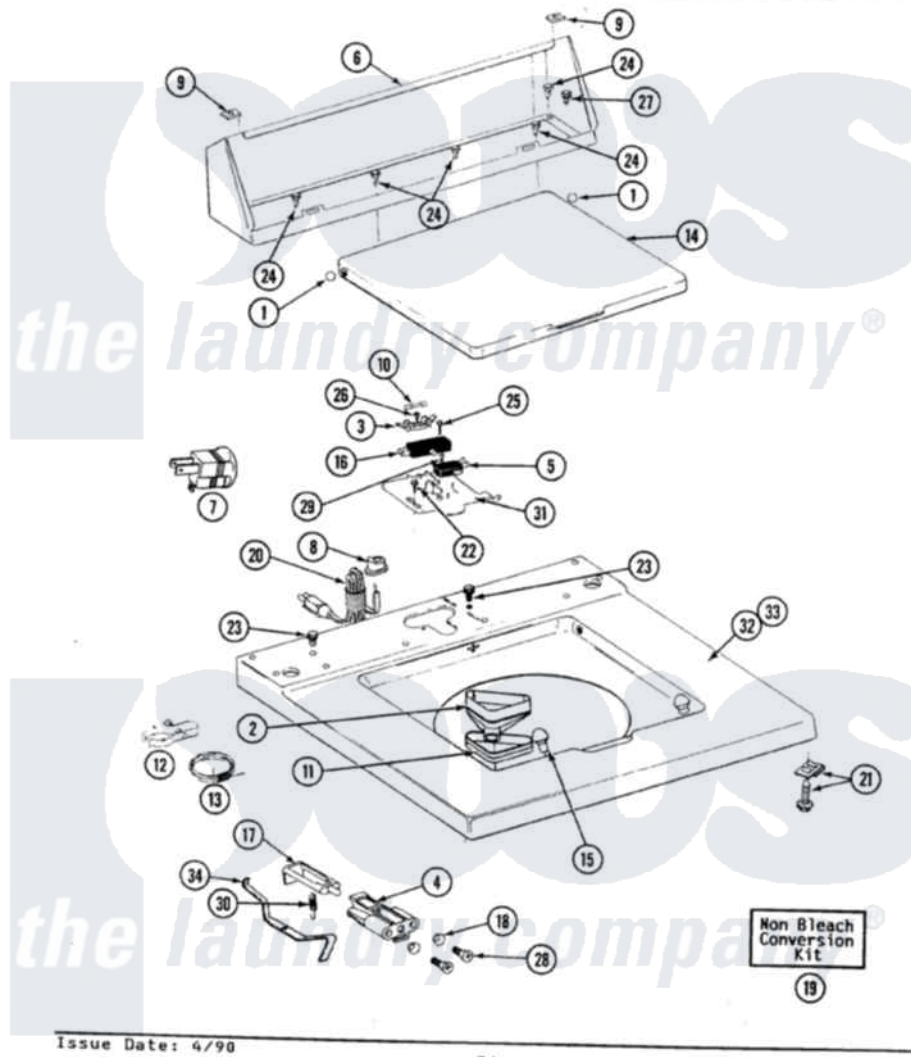

Maytag A9400W 06 - TOP COVER, CONSOLE & LID SWITCH

SECTION: TOP COVER, CONSOLE & LID SWITCH
 MODEL: ALL MODELS

Issue Date: 4/98

34

Maytag Residential Maytag A9400W Washer Parts Parts Diagram 06 - TOP COVER, CONSOLE & LID SWITCH
 Click on the part number to view part

Item	Original Part Number	Replaced By	Status	Part Description
1	211726			Hinge, Ball Lid
2	215577			Bleach Inlet White
3	207167			Block, Fuse
4	216256		Not Available	BRACKET, UNBALANCE
"	214279	204968		Plunger And Bracket Assembly--W
5	207166			Switch, Check
6	205635			Console
7	Y201808			Converter
8	211881			Grommet, Cord Part Not Used-Gas Models Only
9	215075			Fastener, Control Panel To Console
10	207168	22001682		Switch Assembly, Lid W/4amp Fuse
11	214436			Gasket
12	301548			Clamp, Ground Wire
13	311155			Ground Wire And Clamp

14	212073		LID (WHITE)
15	212716		Bumper, Lid
16	205415	279347	Switch-Lid
17	208591		Not Available KIT, PLUNGER & BRACKET
"	215700		Not Available LID SWITCH PLUNGER
18	211500		Washer, Bracket To Top Cover
19	205997		Non-Bleach Conversion Kit
20	204590		Cord, Power
21	204445		Screw And Fastener Assembly
22	207159	489355	Screw, 8 X 1/2
23	210186	3370225	Screw
24	211294	90767	Screw, 8A X 3/8 HeX Washer Head Tapping
25	213501		Screw, No.6-20 X 1-1/8 Inch
26	215705	Y311711	Screw, Fuse Block
27	Y313559		Screw
28	910182	25-7809	Screw, No.6-20 1/2 Flthd Torx
29	912012	3400409	Screw
30	213720		Spring, Lid Switch
31	Y215699	22001678	Bracket, Switch And Fuse
32	207170		Top Cover
34	215704		Lever, Unbalance