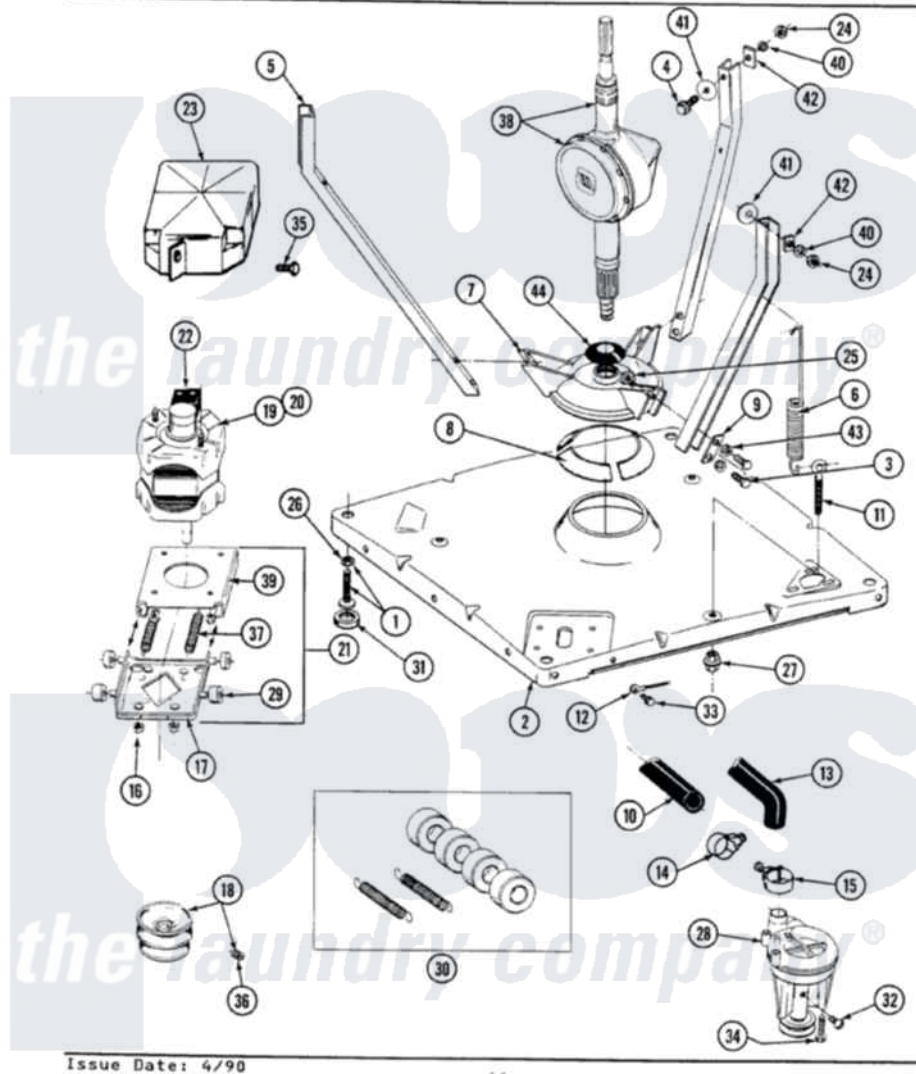

Maytag A9600 01 - BASE, PUMP, MOTOR & COMPONENTS

SECTION: BASE, PUMP, MOTOR & COMPONENTS
 MODEL: ALL MODELS

Maytag Residential Maytag A9600 Washer Parts Parts Diagram 01 - BASE, PUMP, MOTOR & COMPONENTS
 Click on the part number to view part

Item	Original Part Number	Replaced By	Status	Part Description
1	Y302699	22003428		Leg, Adjustable
2	203274			Base With Damper Pads
3	Y015627			Screw- Hex
4	205254	W10175938		Bolt
"	200744	W10175939		Bolt
5	213053			Brace, Tub Part Not Used
6	213054			Centering Spring - 3 Used
7	203725			Damper W/Bolt And Clip
8	203956			Damper Pad Kit
9	213073			Washer, Double Brace
10	214767	22001448		Hose, Pump
11	213120	216416		Bolt, Eye/Centering Spring
12	204807			Ground Wire, Supp. Plte To Top Cover
13	213045			Hose, Outer Tub Part Not Used
14	200461	285655		Clamp, Hose