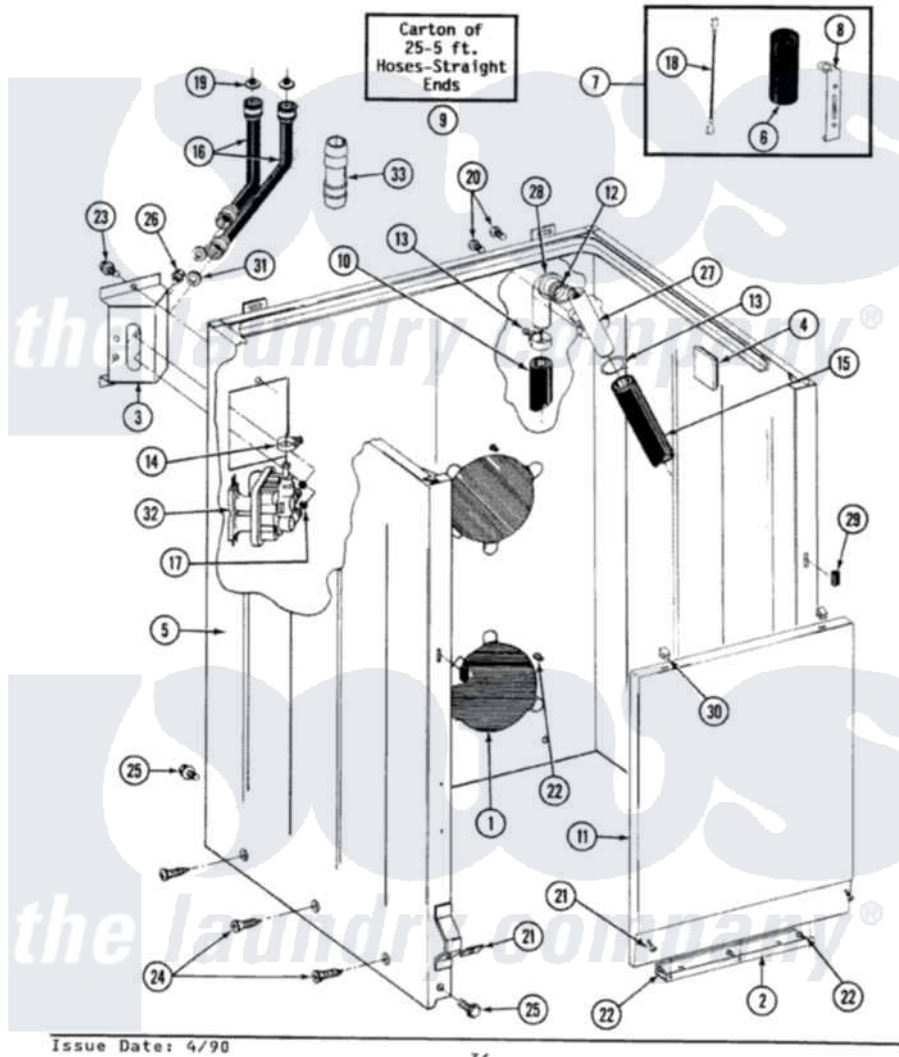

Maytag A9600 02 - CABINET, WATER VALVE, HOSES & FRNT PANEL

SECTION: CABINET, WATER VALVE, HOSES & FRONT PANEL
 MODEL: ALL MODELS

Maytag Residential Maytag A9600 Washer Parts Parts Diagram 02 - CABINET, WATER VALVE, HOSES & FRNT PANEL

Click on the part number to view part

Item	Original Part Number	Replaced By	Status	Part Description
1	211878		Not Available	PLATE, ACCESS
2	213846			Guard, Belt
3	214812	22002361		Bracket, Water Valve
4	215058			Pad, Cabinet Bumper
5	203319	22203319		Cabinet
6	Y200832			Capacitor
7	206103			Capacitor Kit
8	211149			Clip, Capacitor
9	202861	202860		Inlet Hose Assembly
10	215279	22003410		Hose, Drain
"	Y059149			(7/8" I.D. CARTON OF 50 FT.)
"	216017			Hose, Drain
11	212998		Not Available	PANEL, FRONT (WHT)
12	214765			Gasket, Siphon Break
13	200908	285655		Clamp, Hose

"	200461	285655	Clamp, Hose
14	201575		Clamp, Hose
15	214767	22001448	Hose, Pump
16	205828	202860	Inlet Hose Assembly
"	202860		Inlet Hose Assembly
"	200681	21001467	Hose- 10'
"	200672	76314	Hose, Inlet 6 Ft. Hose With Elbow
"	200688	76314	Hose, Inlet 6 Ft. Hose With Elbow
17	214337	96160	Screen
18	203237		No.17 Wire With Terminal
19	200961	12001413	Strainer And Washer Kit
20	Y014874		Screw, Idler Arm And Sleeve
21	204439		Screw And Fstner Assembly
22	211294	90767	Screw, 8A X 3/8 HeX Washer Head Tapping
23	212276	W10116760	Screw
24	213007		Xfor Cabinet See Cabinet, Back
25	213121	3400111	Screw, 12-14 X 5/8
"	213122	27001200	Screw
26	Y313561		Screw----NA
27	206638		Siphon Break
28	214764	208847	Elbow
"	Y216016	W10116738	Elbow
29	214376	22002331	Spacer, Front Panel
30	212982	22001650	Fastener, Spring
31	Y013783		Washer, Inlet Hose
32	205613		Water Valve
33	Y216015		Coupling, Hose