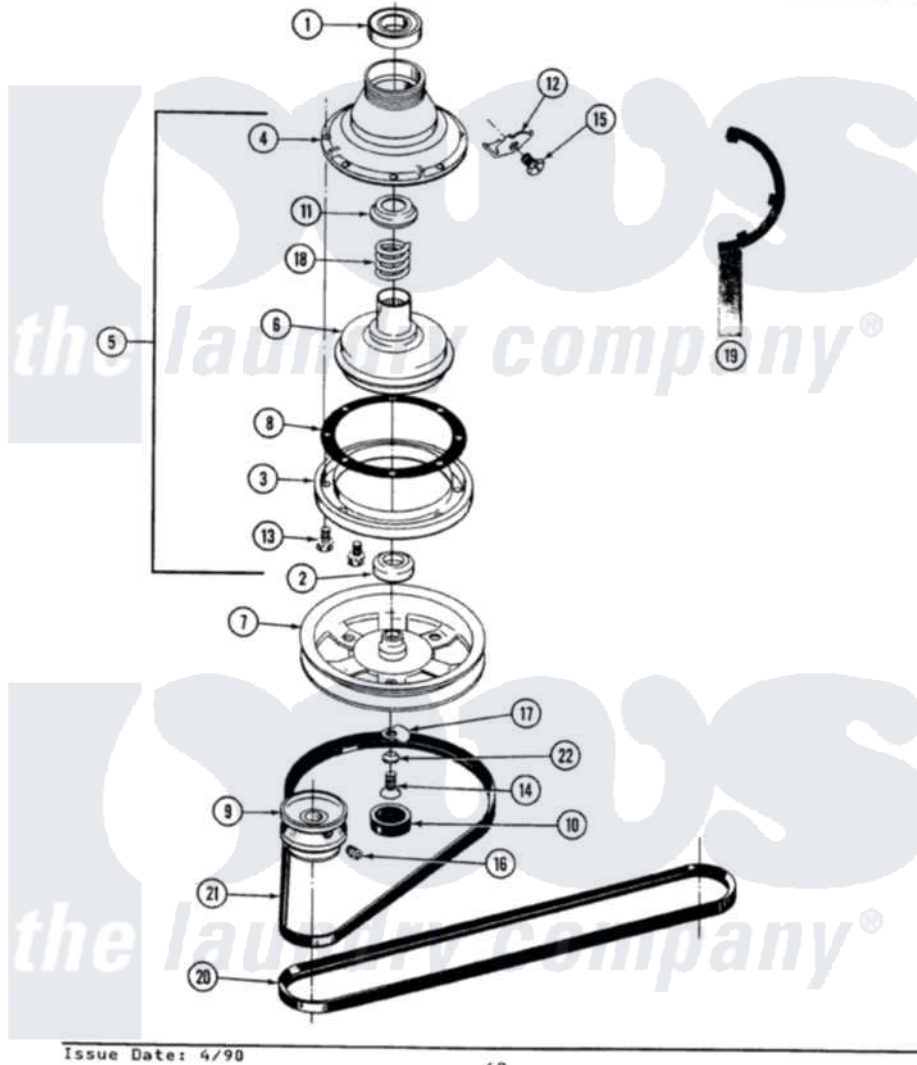

Maytag A9600 03 - CLUTCH, BRAKE & BELTS

SECTION: CLUTCH, BRAKE & BELTS
 MODEL: ALL MODELS

Issue Date: 4/90

48

Maytag Residential Maytag A9600 Washer Parts Parts Diagram 03 - CLUTCH, BRAKE & BELTS
 Click on the part number to view part

Item	Original Part Number	Replaced By	Status	Part Description
1	Y200720	22003441		Bearing, Rear
2	200835			Bearing, Brake Rotor
3	211043	6-2011900		Brake Asse
4	211045	6-2011900		Brake Asse
5	201190	6-2011900		Brake Asse
6	201126	6-2011900		Brake Asse
7	211059	6-2301530		Pulley
8	211042	6-2011900		Brake Asse
9	200816	6-2008160		Pulley- MO
10	211038		Not Available	CAP, OIL RETAINER
11	211039	6-2011900		Brake Asse
12	213325			Clip, Retaining
13	211000			SCREW, BRAKE DRUM (HEX HEAD)
14	211375	681582		Screw
15	213326			Bolt, Sems Retaining Clip
16	Y053241			Set Screw, Motor Pulley

17	211089		Lug, Stop Pulley
18	211041	6-2011900	Brake Asse
19	Y038315	038315	Tool
20	211124		Part Not Used
21	211125		V Belt, Drive Pulley
22	211090	22003555	Washer, Stop Lug