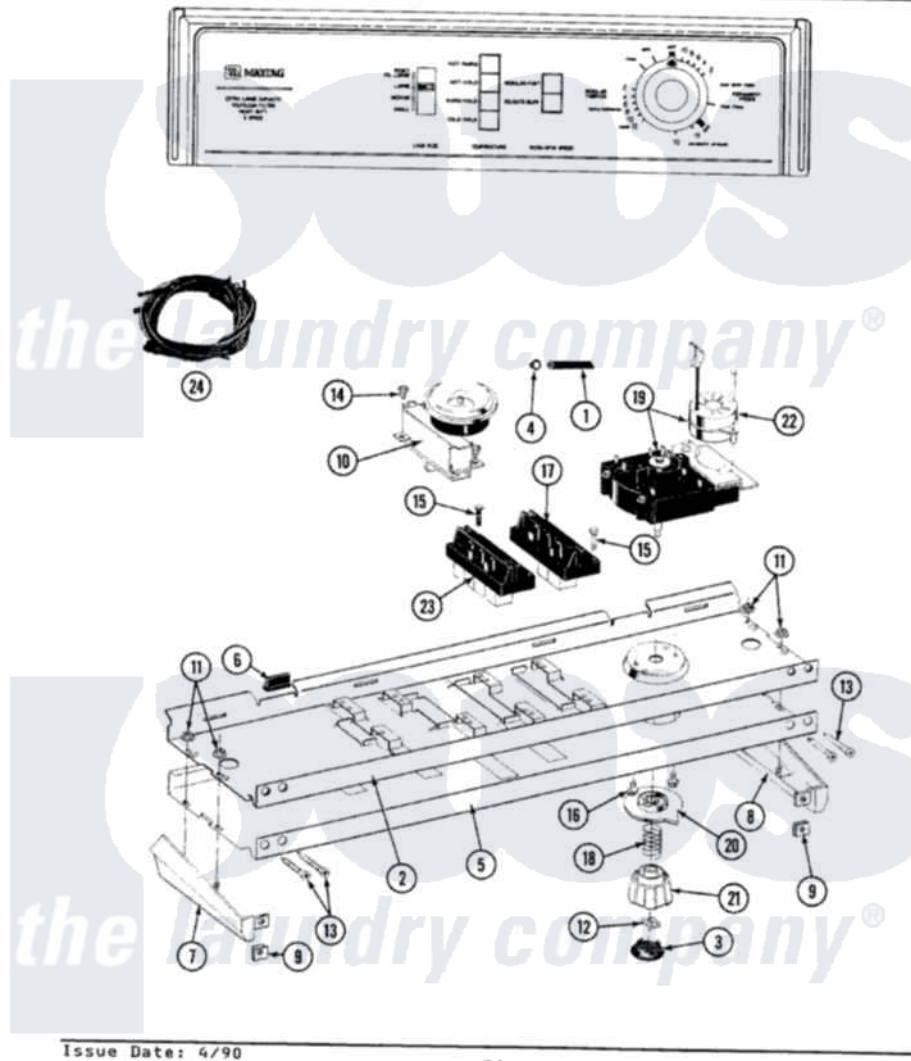

Maytag A9600 04 - CONTROL PANEL

SECTION: CONTROL PANEL
MODEL: A9600

Issue Date: 4/90

26

Maytag [Residential Maytag A9600 Washer Parts](#) Parts Diagram 04 - CONTROL PANEL
Click on the part number to view part

Item	Original Part Number	Replaced By	Status	Part Description
1	212942	22001619		Tube, Water Level Switch
2	214809			Back Up Plate
3	215821		Not Available	CAP, KNOB
4	410296	596669		Clamp, Manifold
5	207387		Not Available	CONTROL PANEL
6	214897			Pad, Control Panel
7	207215		Not Available	END CAP LH
8	207216		Not Available	END CAP RH
9	214894			Fastener, End Cap
10	207360			Infinite Level Press Switch
11	214872			Palnut, End Cap Note: Nut, Lamp Holder
12	211605			Bezel, Timer Dial
13	210932			Screw, No.8 X 9/16 Ctsk Note: Screw, Inlet Duct
14	211168	W10139210		Screw, 8-18 X 5/16
15	213117	67006908		Screw, Ice Rack

16	213966	3400014	Screw
17	207370		Speed Control Switch - 2 Butto
18	211065		Spring, Index Wheel
19	207373		Timer
20	215827	Not Available	TIMER DIAL SKIRT
21	215828		Knob, Timer
22	205033	22205033	Motor- Tim
23	207367	Not Available	TEMP CONTROL SWITCH - 4 BUTTON
24	207381	Not Available	WIRE HARNESS