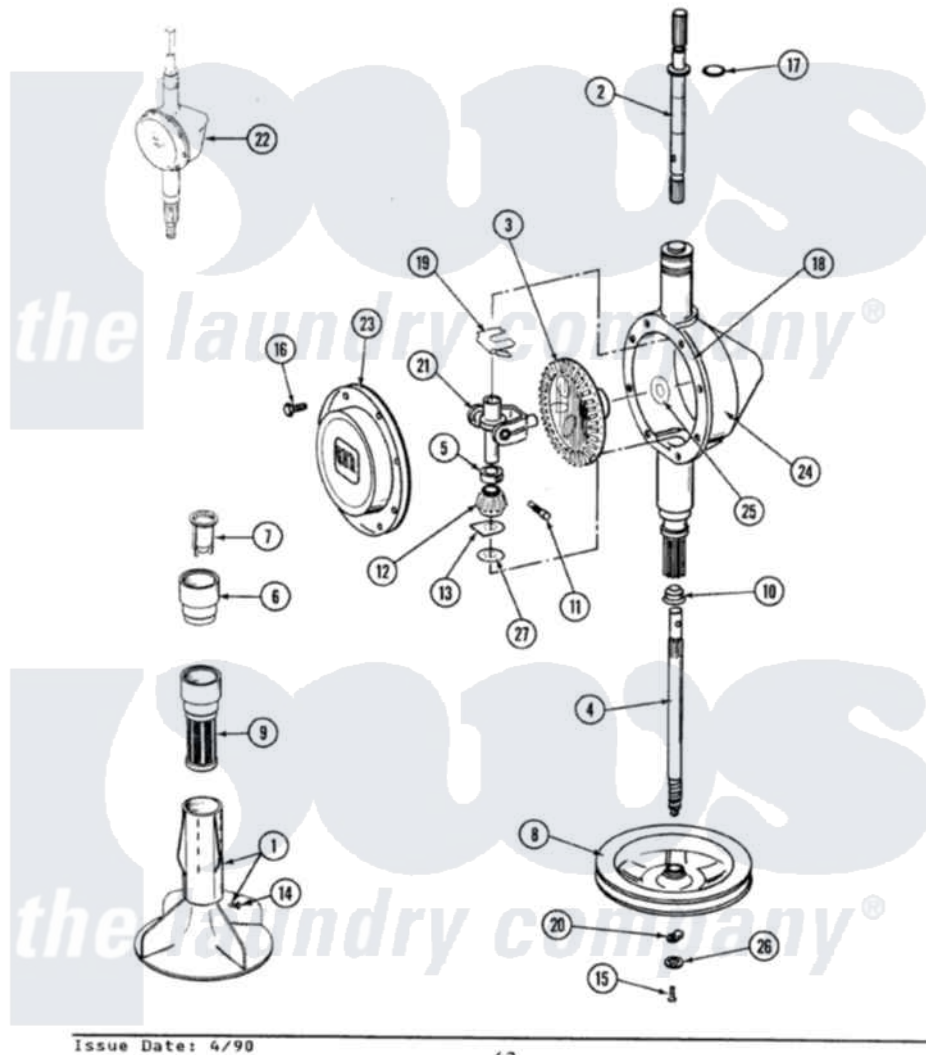

Maytag A9600 05 - ORBITAL TRANSMISSION

SECTION: ORBITAL TRANSMISSION
MODEL: ALL MODELS

Issue Date: 4/90

42

Maytag [Residential Maytag A9600 Washer Parts](#) Parts Diagram 05 - ORBITAL TRANSMISSION
Click on the part number to view part

Item	Original Part Number	Replaced By	Status	Part Description
1	207228			Agitator W/Lock Screw
2	207153	6-2097820		Kit- Shaft
3	206713	6-2067130		Gear- Beve
4	215410	12001450		Ctr Shaft W/Collar Andkeeper-Dp
5	215415		Not Available	COLLAR, LOWER
6	215721			Dispensing Cap
7	215733			Dispensing Cup
8	211059	6-2301530		Pulley
9	207657			Lint Filter Deep
10	206602	207843		Lip Seal Repair Kit
11	Y206629			Pin, Collar
12	215401	W10221114		Pinion
13	215395			Plate, Clutch
14	206478		Not Available	SCREW & WASHER FOR AGITATOR
15	211375	681582		Screw

16	215417	Not Available	SCREW, TRANSMISSION COVER
17	210690		Seal, Rubber
18	Y058700	675652	Adhesive
19	215581		Spring, Agitator Shaft
20	211089		Lug, Stop Pulley
21	206685	6-2066850	Yoke
22	206707	6-2097750	Trans Dee
23	206628		Cover, Transmission
24	206624	6-2097750	Trans Dee
25	215394		Washer, Bevel Gear
26	211090	22003555	Washer, Stop Lug
27	211483	6-2114830	Washer- SP