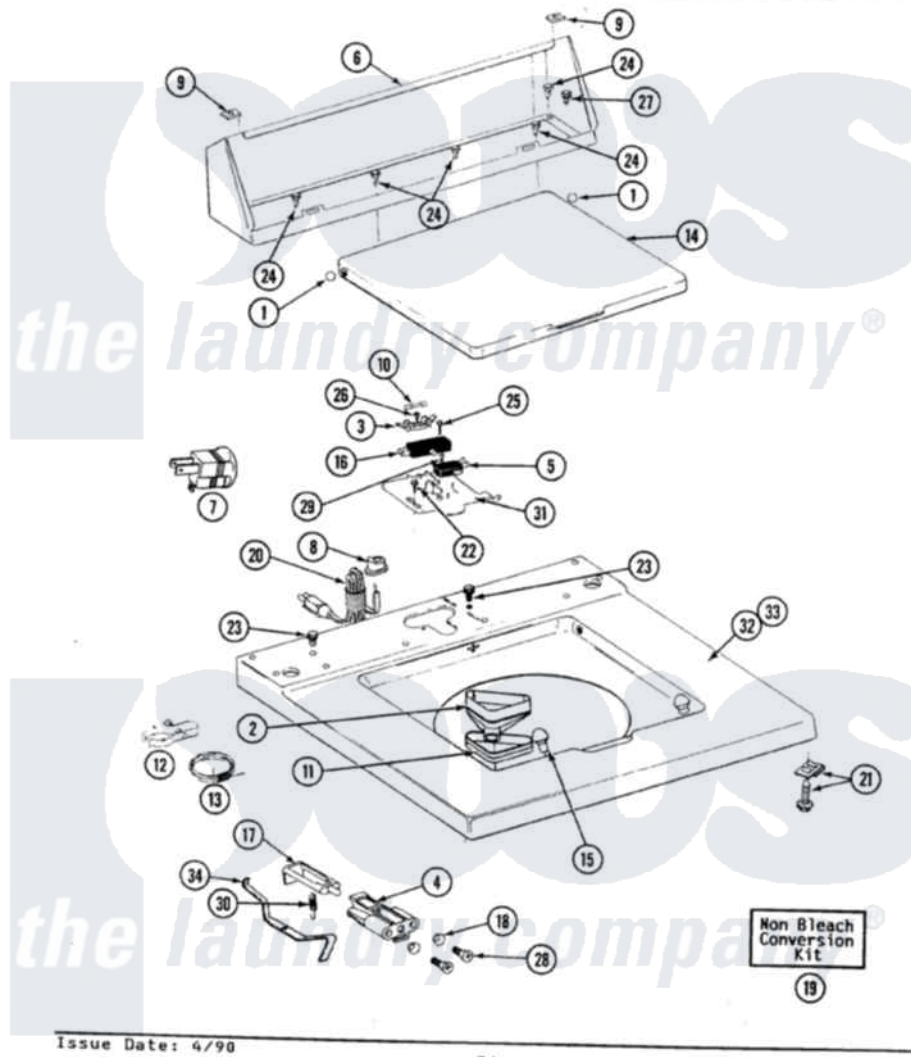

Maytag A9600 06 - TOP COVER, CONSOLE & LID SWITCH

SECTION: TOP COVER, CONSOLE & LID SWITCH
 MODEL: ALL MODELS

Issue Date: 4/98

34

Maytag Residential Maytag A9600 Washer Parts Parts Diagram 06 - TOP COVER, CONSOLE & LID SWITCH
 Click on the part number to view part

Item	Original Part Number	Replaced By	Status	Part Description
1	211726			Hinge, Ball Lid
2	215577			Bleach Inlet White
3	207167			Block, Fuse
4	216256		Not Available	BRACKET, UNBALANCE
"	214279	204968		Plunger And Bracket Assembly--W
5	207166			Switch, Check
6	205635			Console
7	Y201808			Converter
8	211881			Grommet, Cord Part Not Used-Gas Models Only
9	215075			Fastener, Control Panel To Console
10	207168	22001682		Switch Assembly, Lid W/4amp Fuse
11	214436			Gasket
12	301548			Clamp, Ground Wire
13	311155			Ground Wire And Clamp

14	212073		LID (WHITE)
15	212716		Bumper, Lid
16	205415	279347	Switch-Lid
17	208591		Not Available KIT, PLUNGER & BRACKET
"	215700		Not Available LID SWITCH PLUNGER
18	211500		Washer, Bracket To Top Cover
19	205997		Non-Bleach Conversion Kit
20	204590		Cord, Power
21	204445		Screw And Fastener Assembly
22	207159	489355	Screw, 8 X 1/2
23	210186	3370225	Screw
24	211294	90767	Screw, 8A X 3/8 HeX Washer Head Tapping
25	213501		Screw, No.6-20 X 1-1/8 Inch
26	215705	Y311711	Screw, Fuse Block
27	Y313559		Screw
28	910182	25-7809	Screw, No.6-20 1/2 Flthd Torx
29	912012	3400409	Screw
30	213720		Spring, Lid Switch
31	Y215699	22001678	Bracket, Switch And Fuse
33	207172		Top Cover
34	215704		Lever, Unbalance