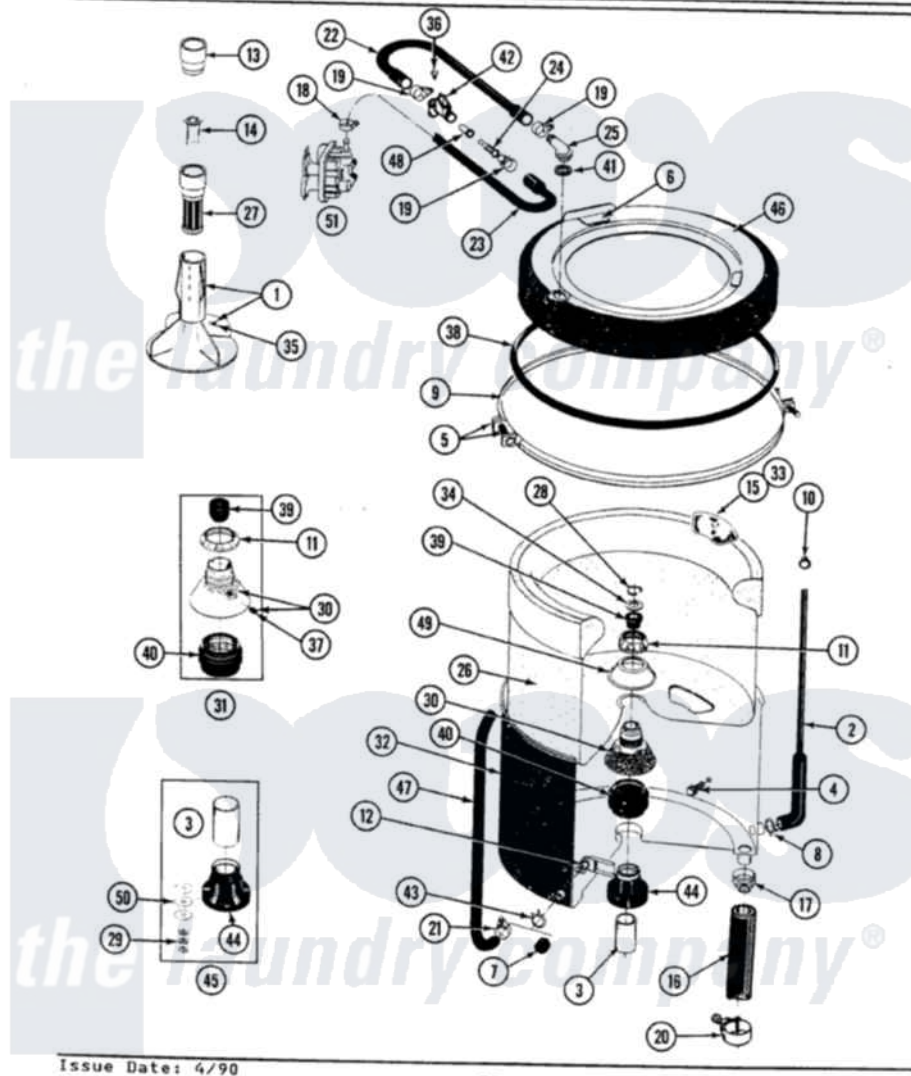

# Maytag A9600 07 - TUB, AGITATOR, MOUNTING STEM & SEAL

SECTION: TUB AGITATOR, MOUNTING STEM & SEAL  
 MODEL: ALL MODELS

Maytag Residential Maytag A9600 Washer Parts Parts Diagram 07 - TUB, AGITATOR, MOUNTING STEM & SEAL  
 Click on the part number to view part

Item	Original Part Number	Replaced By	Status	Part Description
1	<a href="#">207228</a>			Agitator W/Lock Screw
2	212942	<a href="#">22001619</a>		Tube, Water Level Switch
"	<a href="#">215976</a>			Air Tube
3	<a href="#">211130</a>			Bearing Liner, Tub Bearing
4	200744	<a href="#">W10175939</a>		Bolt
"	205254	<a href="#">W10175938</a>		Bolt
5	<a href="#">205529</a>			Nut And Bolt Kit For Tub Clam
6	<a href="#">215232</a>			Bumper, Unbalance
7	<a href="#">214725</a>			Cap For Spout-Outer Tub
8	<a href="#">211641</a>			Clamp, 1-1/16"
9	<a href="#">200846</a>			Clamp - Tub Cover
10	410296	<a href="#">596669</a>		Clamp, Manifold
11	211047	<a href="#">6-2110472</a>		Nut- Clamp
13	<a href="#">215721</a>			Dispensing Cap
14	<a href="#">215733</a>			Dispensing Cup
15	<a href="#">207219</a>			Filter, Self-Cleaning