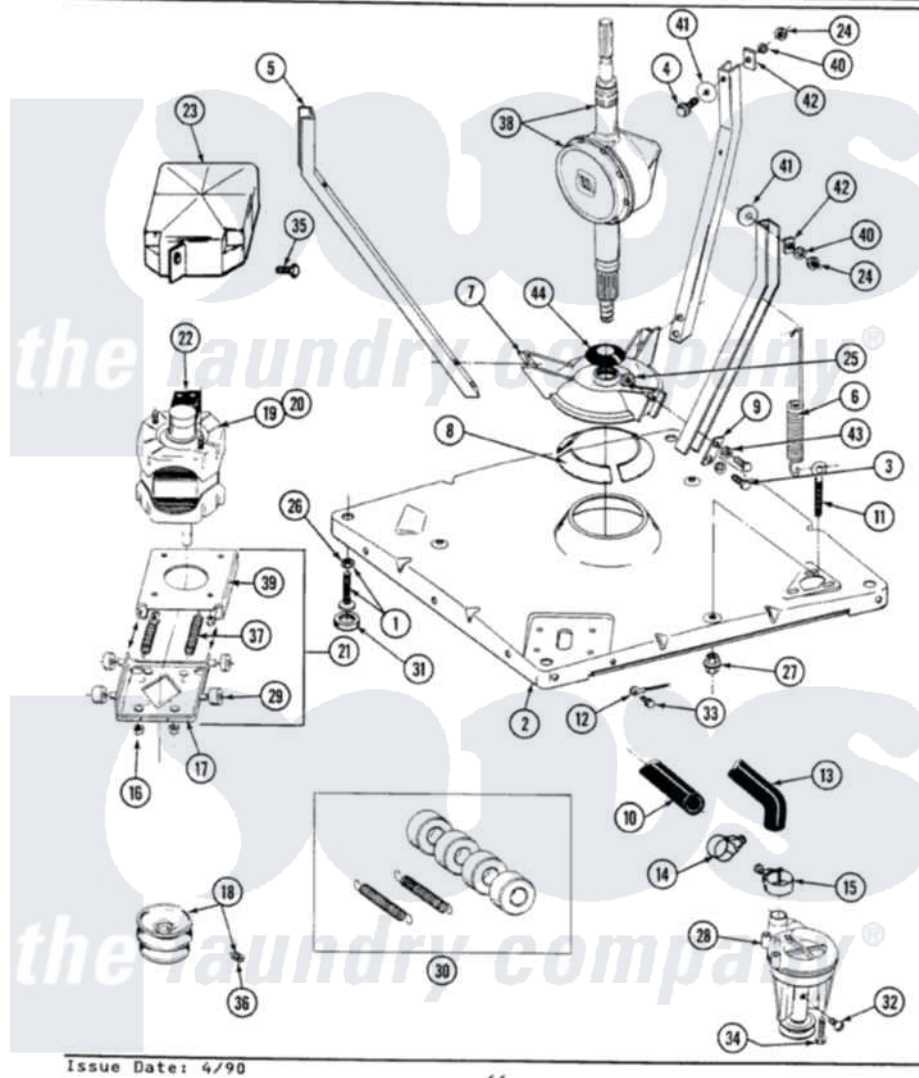

Maytag A9700 01 - BASE, PUMP, MOTOR & COMPONENTS

SECTION: BASE, PUMP, MOTOR & COMPONENTS
 MODEL: ALL MODELS

Maytag Residential Maytag A9700 Washer Parts Parts Diagram 01 - BASE, PUMP, MOTOR & COMPONENTS
 Click on the part number to view part

Item	Original Part Number	Replaced By	Status	Part Description
1	Y302699	22003428		Leg, Adjustable
2	203274			Base With Damper Pads
3	Y015627			Screw- Hex
4	205254	W10175938		Bolt
"	200744	W10175939		Bolt
5	213053			Brace, Tub Part Not Used
6	213054			Centering Spring - 3 Used
7	203725			Damper W/Bolt And Clip
8	203956			Damper Pad Kit
9	213073			Washer, Double Brace
10	214767	22001448		Hose, Pump
11	213120	216416		Bolt, Eye/Centering Spring
12	204807			Ground Wire, Supp. Plte To Top Cover
13	213045			Hose, Outer Tub Part Not Used
14	200461	285655		Clamp, Hose