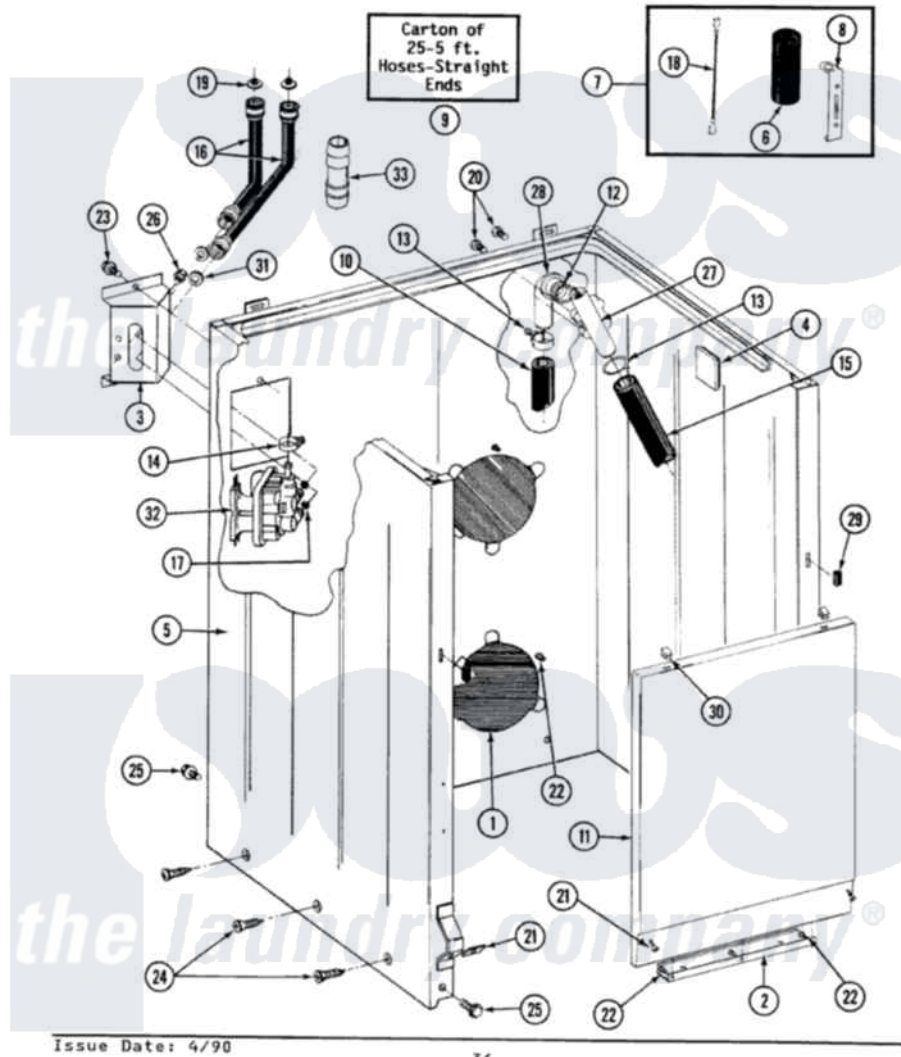

Maytag A9700 02 - CABINET, WATER VALVE, HOSES & FRNT PANEL

SECTION: CABINET, WATER VALVE, HOSES & FRONT PANEL
 MODEL: ALL MODELS

Maytag Residential Maytag A9700 Washer Parts Parts Diagram 02 - CABINET, WATER VALVE, HOSES & FRNT PANEL

Click on the part number to view part

Item	Original Part Number	Replaced By	Status	Part Description
1	211878		Not Available	PLATE, ACCESS
2	213846			Guard, Belt
3	214812	22002361		Bracket, Water Valve
4	215058			Pad, Cabinet Bumper
5	203319	22203319		Cabinet
6	Y200832			Capacitor
7	206103			Capacitor Kit
8	211149			Clip, Capacitor
9	202861	202860		Inlet Hose Assembly
10	215279	22003410		Hose, Drain
"	Y059149			(7/8" I.D. CARTON OF 50 FT.)
"	216017			Hose, Drain
11	212998		Not Available	PANEL, FRONT (WHT)
12	214765			Gasket, Siphon Break
13	200908	285655		Clamp, Hose

"	200461	285655	Clamp, Hose
14	201575		Clamp, Hose
15	214767	22001448	Hose, Pump
16	205828	202860	Inlet Hose Assembly
"	202860		Inlet Hose Assembly
"	200681	21001467	Hose- 10'
"	200672	76314	Hose, Inlet 6 Ft. Hose With Elbow
"	200688	76314	Hose, Inlet 6 Ft. Hose With Elbow
17	214337	96160	Screen
18	203237		No.17 Wire With Terminal
19	200961	12001413	Strainer And Washer Kit
20	Y014874		Screw, Idler Arm And Sleeve
21	204439		Screw And Fstner Assembly
22	211294	90767	Screw, 8A X 3/8 HeX Washer Head Tapping
23	212276	W10116760	Screw
24	213007		Xfor Cabinet See Cabinet, Back
25	213121	3400111	Screw, 12-14 X 5/8
"	213122	27001200	Screw
26	Y313561		Screw----NA
27	206638		Siphon Break
28	214764	208847	Elbow
"	Y216016	W10116738	Elbow
29	214376	22002331	Spacer, Front Panel
30	212982	22001650	Fastener, Spring
31	Y013783		Washer, Inlet Hose
32	205613		Water Valve
33	Y216015		Coupling, Hose