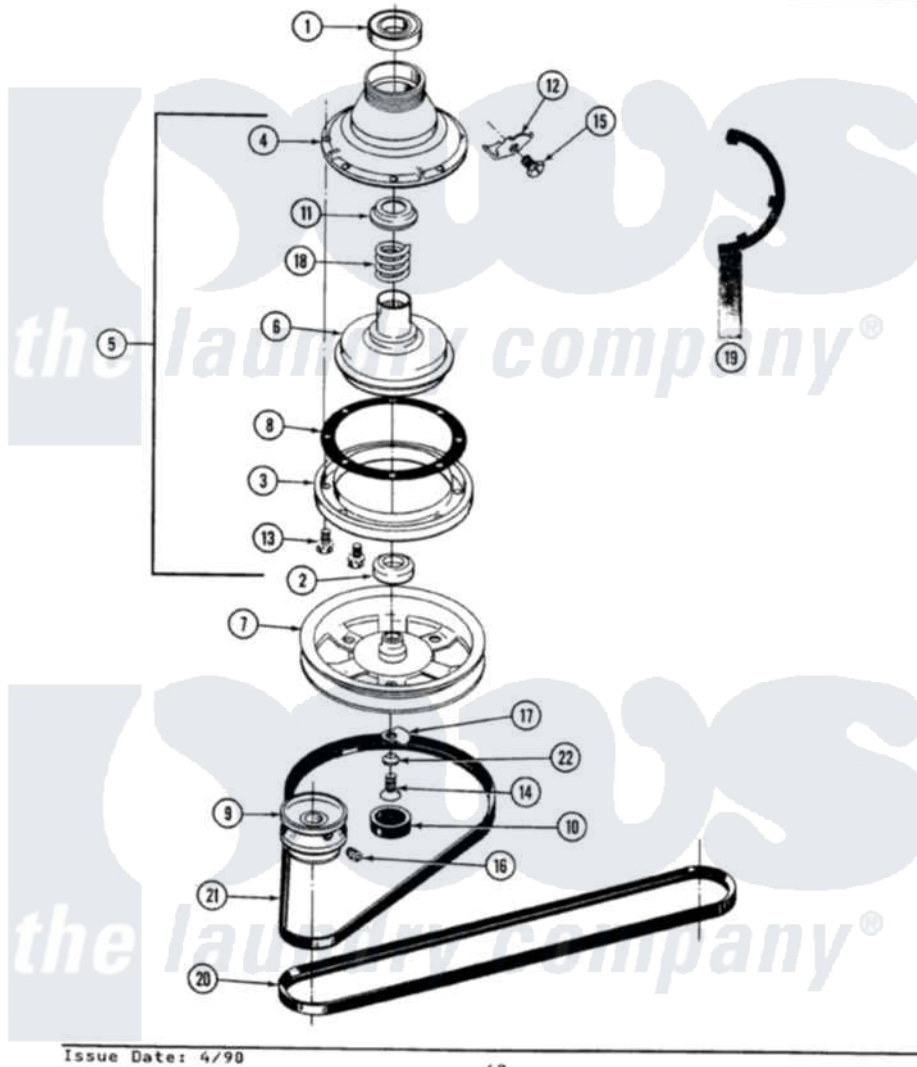

# Maytag A9700 03 - CLUTCH, BRAKE & BELTS

SECTION: CLUTCH, BRAKE & BELTS  
 MODEL: ALL MODELS

Issue Date: 4/90

48

Maytag Residential Maytag A9700 Washer Parts Parts Diagram 03 - CLUTCH, BRAKE & BELTS  
 Click on the part number to view part

Item	Original Part Number	Replaced By	Status	Part Description
1	Y200720	<a href="#">22003441</a>		Bearing, Rear
2	<a href="#">200835</a>			Bearing, Brake Rotor
3	211043	<a href="#">6-2011900</a>		Brake Asse
4	211045	<a href="#">6-2011900</a>		Brake Asse
5	201190	<a href="#">6-2011900</a>		Brake Asse
6	201126	<a href="#">6-2011900</a>		Brake Asse
7	211059	<a href="#">6-2301530</a>		Pulley
8	211042	<a href="#">6-2011900</a>		Brake Asse
9	200816	<a href="#">6-2008160</a>		Pulley- MO
10	211038		Not Available	CAP, OIL RETAINER
11	211039	<a href="#">6-2011900</a>		Brake Asse
12	<a href="#">213325</a>			Clip, Retaining
13	211000			SCREW, BRAKE DRUM (HEX HEAD)
14	211375	<a href="#">681582</a>		Screw
15	<a href="#">213326</a>			Bolt, Sems Retaining Clip
16	<a href="#">Y053241</a>			Set Screw, Motor Pulley

17	<a href="#">211089</a>		Lug, Stop Pulley
18	211041	<a href="#">6-2011900</a>	Brake Asse
19	Y038315	<a href="#">038315</a>	Tool
20	<a href="#">211124</a>		Part Not Used
21	<a href="#">211125</a>		V Belt, Drive Pulley
22	211090	<a href="#">22003555</a>	Washer, Stop Lug