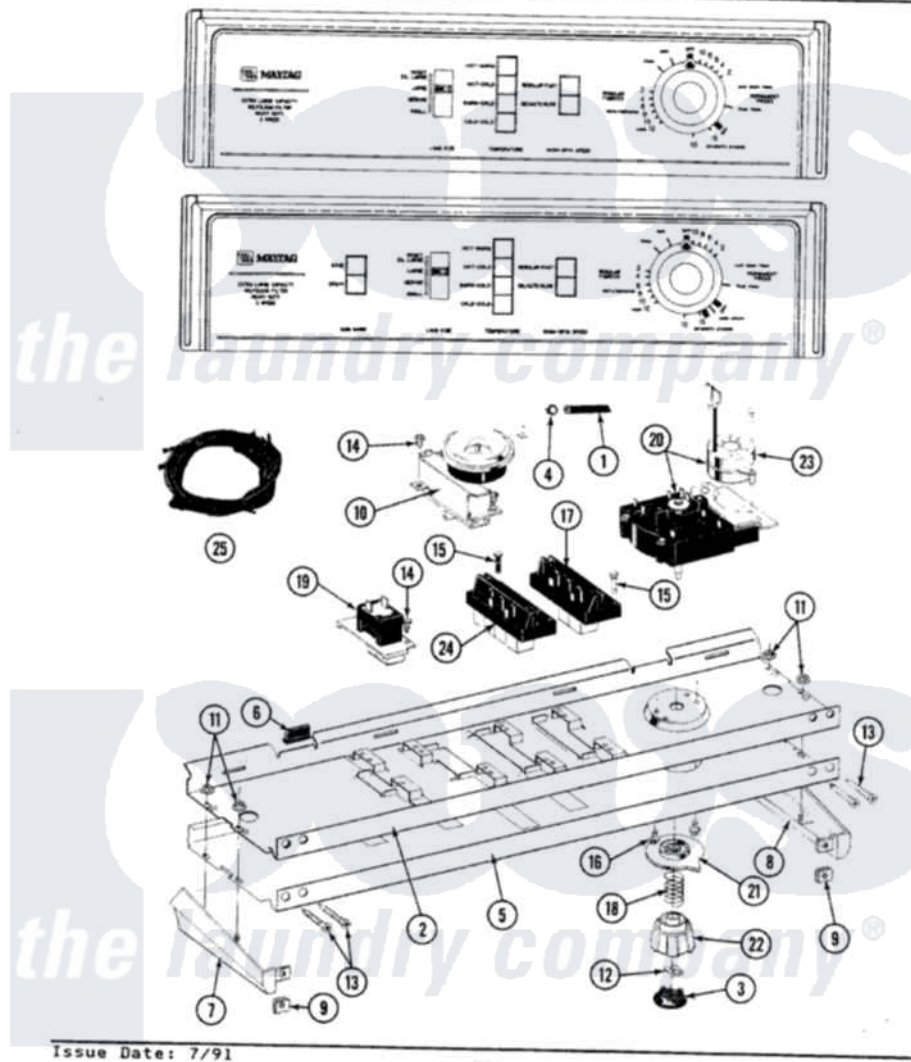

Maytag A9700 04 - CONTROL PANEL

SECTION: CONTROL PANEL
 MODEL: A9700 A9700S A9700W SERIES 01

Issue Date: 7/91

28

Maytag [Residential Maytag A9700 Washer Parts](#) Parts Diagram 04 - CONTROL PANEL
 Click on the part number to view part

Item	Original Part Number	Replaced By	Status	Part Description
1	212942	22001619		Tube, Water Level Switch
2	214809			Back Up Plate
3	215821		Not Available	CAP, KNOB
4	410296	596669		Clamp, Manifold
5	207387		Not Available	CONTROL PANEL
6	214897			Pad, Control Panel
7	207215		Not Available	END CAP LH
8	207216		Not Available	END CAP RH
9	214894			Fastener, End Cap
10	207360			Infinite Level Press Switch
11	214872			Palnut, End Cap Note: Nut, Lamp Holder
12	211605			Bezel, Timer Dial
13	210932			Screw, No.8 X 9/16 Ctsk Note: Screw, Inlet Duct
14	211168	W10139210		Screw, 8-18 X 5/16
15	213117	67006908		Screw, Ice Rack

16	213966	3400014	Screw
17	207370		Speed Control Switch - 2 Butto
18	211065		Spring, Index Wheel
19	207365		2 Button Switch
20	207373		Timer
21	215827	Not Available	TIMER DIAL SKIRT
22	215828		Knob, Timer
23	205033	22205033	Motor- Tim
24	207367	Not Available	TEMP CONTROL SWITCH - 4 BUTTON
25	207381	Not Available	WIRE HARNESS