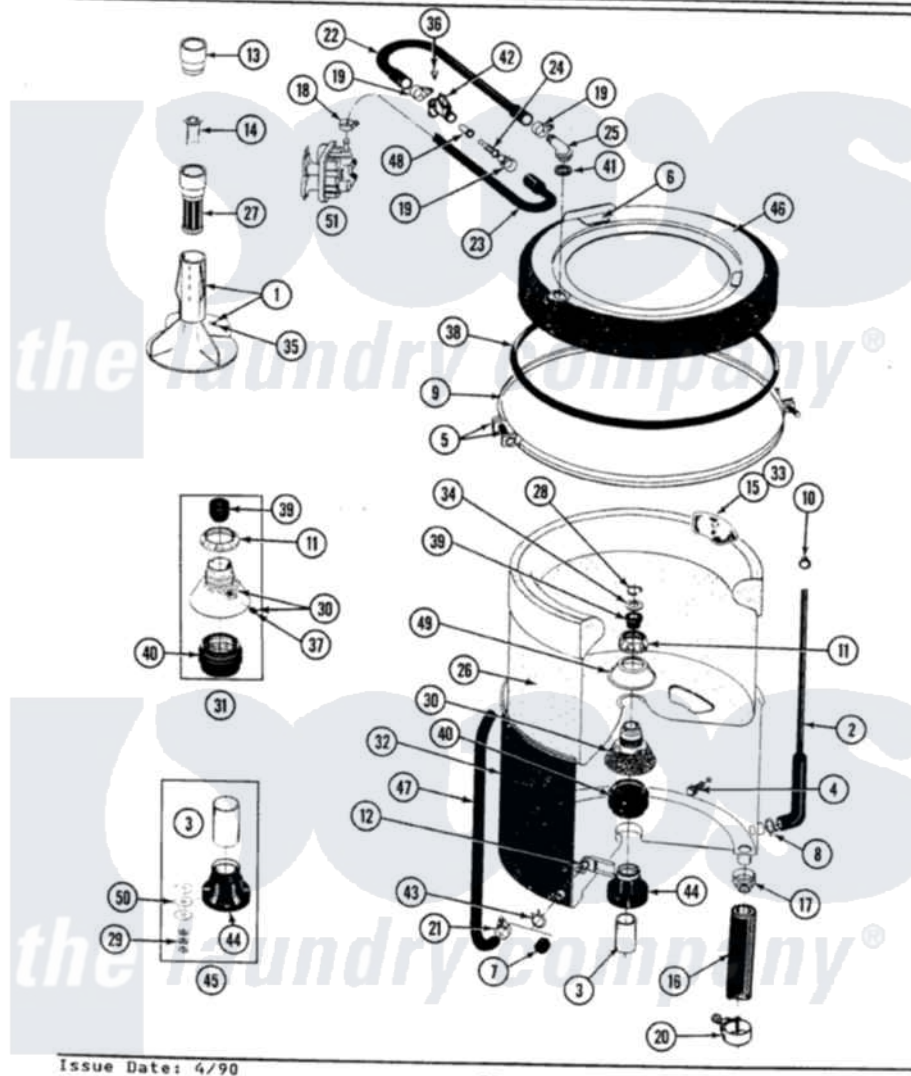

Maytag A9700 08 - TUB, AGITATOR, MOUNTING STEM & SEAL

SECTION: TUB AGITATOR, MOUNTING STEM & SEAL
 MODEL: ALL MODELS

Issue Date: 4/90

38

Maytag [Residential Maytag A9700 Washer Parts](#) Parts Diagram 08 - TUB, AGITATOR, MOUNTING STEM & SEAL
 Click on the part number to view part

Item	Original Part Number	Replaced By	Status	Part Description
1	207228			Agitator W/Lock Screw
2	212942	22001619		Tube, Water Level Switch
3	211130			Bearing Liner, Tub Bearing
4	200744	W10175939		Bolt
"	205254	W10175938		Bolt
5	205529			Nut And Bolt Kit For Tub Clam
6	215232			Bumper, Unbalance
8	211641			Clamp, 1-1/16"
9	200846			Clamp - Tub Cover
10	410296	596669		Clamp, Manifold
11	211047	6-2110472		Nut- Clamp
12	214434			Spout, Deflector
13	215721			Dispensing Cap
14	215733			Dispensing Cup
15	207219			Filter, Self-Cleaning
16	213045			Hose, Outer Tub Part Not Used

17	200900	616099	Clamp
18	201575		Clamp, Hose
19	202515	596669	Clamp, Manifold
20	202574	3367052	Clamp, Hose
21	205161	489503	Clamp
22	Y215234		Hose, Injector Fill
23	213013		Hose, Injector
24	213015		Nozzle, Injector
25	215235		Tube, Injector
26	207831	Not Available	TUB, INNER (W/PLUG)
27	207657		Lint Filter Deep
28	Y015667		Retaining Ring
29	Y054867		Washer, Lock
30	202521	6-2095720	Mounting S
31	204012	6-2095720	Mounting S
32	205484		Tub, Outer Part Not Used
34	Y015666		Washer, Retaining -
35	206478	Not Available	SCREW & WASHER FOR AGITATOR
36	312620		Screw, Sems
37	211618	22001423	Set Screw, Mounting Stem
38	211232		Seal, Tub Cover
39	Y0A4298	6-0A57420	Seal- Agitator
40	201537	6-2095720	Mounting S
41	215233		Seal For Injector Tube
42	215447		Sleeve For Injector
43	214739	596669	Clamp, Manifold
44	200824	6-2040130	Tub Bearin
45	204013	6-2040130	Tub Bearin
46	206380	Not Available	COVER, TUB
47	214433		Tube, Inlet Part Not Used
48	213016	216201	Nozzle
49	211210		Washer, Clamping Nut
50	211100		Washer, Outer Tub
51	205613		Water Valve