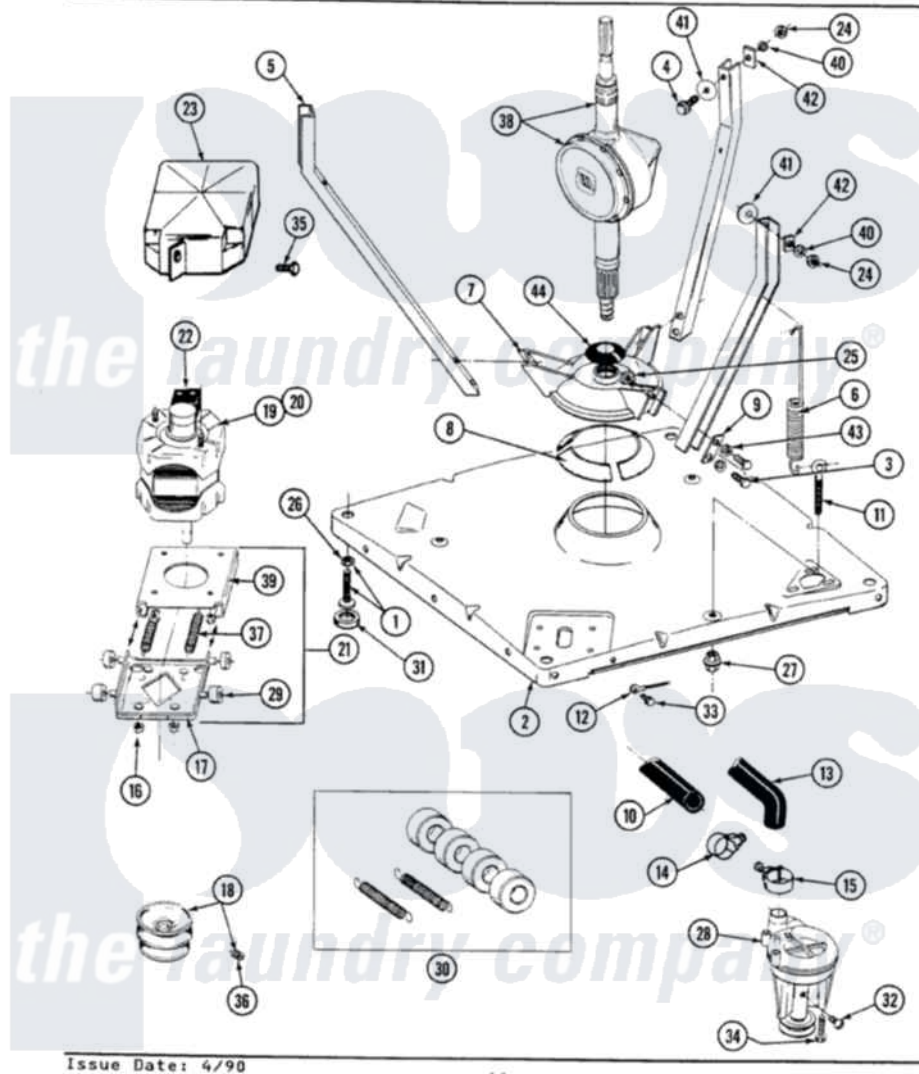

Maytag A9700W 01 - BASE, PUMP, MOTOR & COMPONENTS

SECTION: BASE, PUMP, MOTOR & COMPONENTS
 MODEL: ALL MODELS

Issue Date: 4/90

44

Maytag Residential Maytag A9700W Washer Parts Parts Diagram 01 - BASE, PUMP, MOTOR & COMPONENTS
 Click on the part number to view part

Item	Original Part Number	Replaced By	Status	Part Description
1	Y302699	22003428		Leg, Adjustable
2	203274			Base With Damper Pads
3	Y015627			Screw- Hex
4	205254	W10175938		Bolt
"	200744	W10175939		Bolt
5	213053			Brace, Tub Part Not Used
6	213054			Centering Spring - 3 Used
7	203725			Damper W/Bolt And Clip
8	203956			Damper Pad Kit
9	213073			Washer, Double Brace
10	214767	22001448		Hose, Pump
11	213120	216416		Bolt, Eye/Centering Spring
12	204807			Ground Wire, Supp. Plte To Top Cover
13	213045			Hose, Outer Tub Part Not Used
14	200461	285655		Clamp, Hose