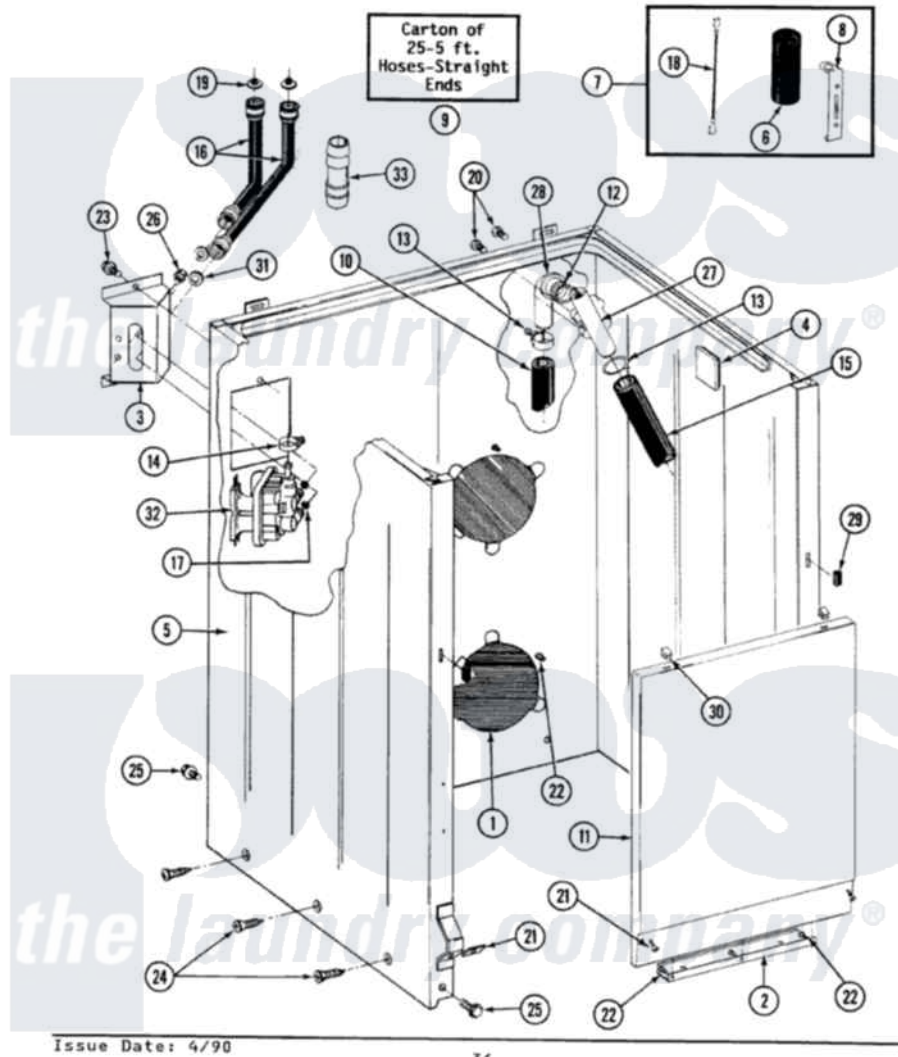

Maytag A9700W 02 - CABINET, WATER VALVE, HOSES & FRNT PANEL

SECTION: CABINET, WATER VALVE, HOSES & FRONT PANEL
 MODEL: ALL MODELS

Maytag Residential Maytag A9700W Washer Parts Parts Diagram 02 - CABINET, WATER VALVE, HOSES & FRNT PANEL

Click on the part number to view part

Item	Original Part Number	Replaced By	Status	Part Description
1	211878		Not Available	PLATE, ACCESS
2	213846			Guard, Belt
3	214812	22002361		Bracket, Water Valve
4	215058			Pad, Cabinet Bumper
5	203319	22203319		Cabinet
6	Y200832			Capacitor
7	206103			Capacitor Kit
8	211149			Clip, Capacitor
9	202861	202860		Inlet Hose Assembly
10	215279	22003410		Hose, Drain
"	Y059149			(7/8" I.D. CARTON OF 50 FT.)
"	216017			Hose, Drain
11	212998		Not Available	PANEL, FRONT (WHT)
12	214765			Gasket, Siphon Break
13	200908	285655		Clamp, Hose

"	200461	285655	Clamp, Hose
14	201575		Clamp, Hose
15	214767	22001448	Hose, Pump
16	205828	202860	Inlet Hose Assembly
"	202860		Inlet Hose Assembly
"	200681	21001467	Hose- 10'
"	200672	76314	Hose, Inlet 6 Ft. Hose With Elbow
"	200688	76314	Hose, Inlet 6 Ft. Hose With Elbow
17	214337	96160	Screen
18	203237		No.17 Wire With Terminal
19	200961	12001413	Strainer And Washer Kit
20	Y014874		Screw, Idler Arm And Sleeve
21	204439		Screw And Fstner Assembly
22	211294	90767	Screw, 8A X 3/8 HeX Washer Head Tapping
23	212276	W10116760	Screw
24	213007		Xfor Cabinet See Cabinet, Back
25	213121	3400111	Screw, 12-14 X 5/8
"	213122	27001200	Screw
26	Y313561		Screw----NA
27	206638		Siphon Break
28	214764	208847	Elbow
"	Y216016	W10116738	Elbow
29	214376	22002331	Spacer, Front Panel
30	212982	22001650	Fastener, Spring
31	Y013783		Washer, Inlet Hose
32	205613		Water Valve
33	Y216015		Coupling, Hose