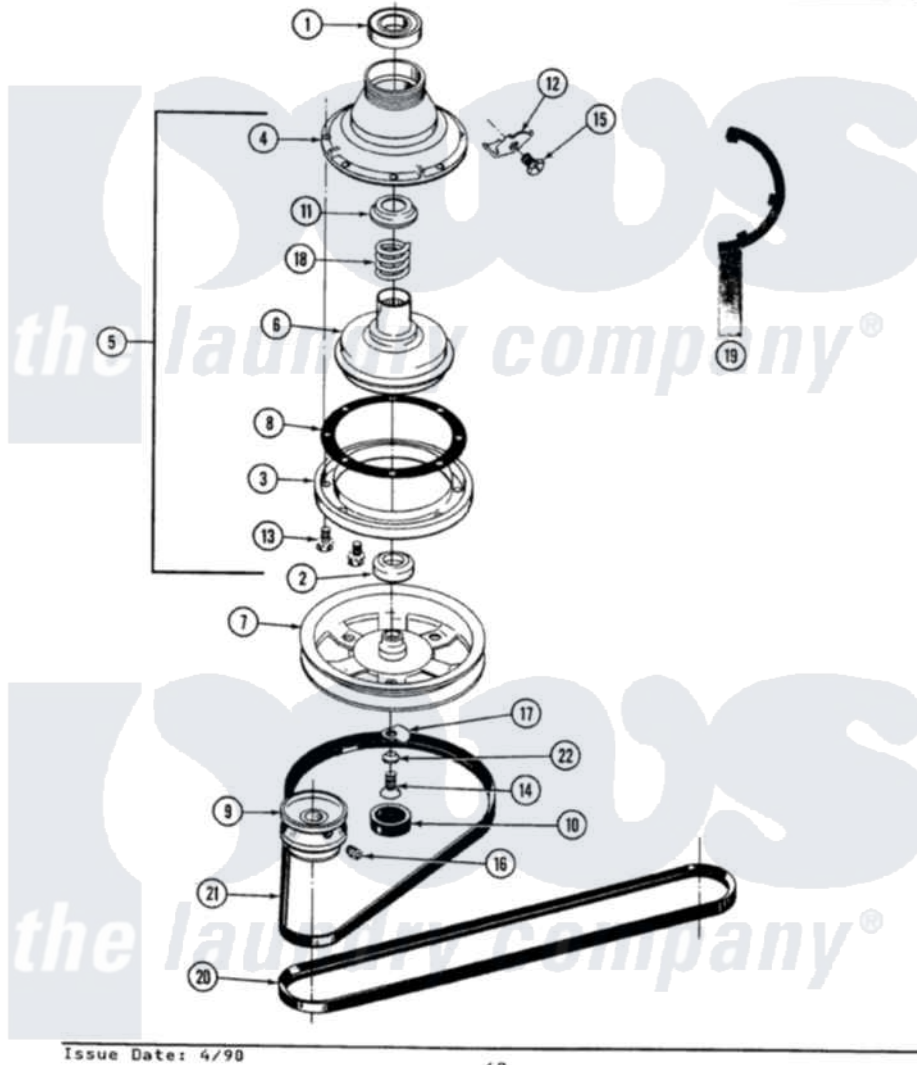

Maytag A9700W 03 - CLUTCH, BRAKE & BELTS

SECTION: CLUTCH, BRAKE & BELTS
 MODEL: ALL MODELS

Issue Date: 4/90

48

Maytag Residential Maytag A9700W Washer Parts Parts Diagram 03 - CLUTCH, BRAKE & BELTS
 Click on the part number to view part

Item	Original Part Number	Replaced By	Status	Part Description
1	Y200720	22003441		Bearing, Rear
2	200835			Bearing, Brake Rotor
3	211043	6-2011900		Brake Asse
4	211045	6-2011900		Brake Asse
5	201190	6-2011900		Brake Asse
6	201126	6-2011900		Brake Asse
7	211059	6-2301530		Pulley
8	211042	6-2011900		Brake Asse
9	200816	6-2008160		Pulley- MO
10	211038		Not Available	CAP, OIL RETAINER
11	211039	6-2011900		Brake Asse
12	213325			Clip, Retaining
13	211000			SCREW, BRAKE DRUM (HEX HEAD)
14	211375	681582		Screw
15	213326			Bolt, Sems Retaining Clip
16	Y053241			Set Screw, Motor Pulley

17	211089		Lug, Stop Pulley
18	211041	6-2011900	Brake Asse
19	Y038315	038315	Tool
20	211124		Part Not Used
21	211125		V Belt, Drive Pulley
22	211090	22003555	Washer, Stop Lug