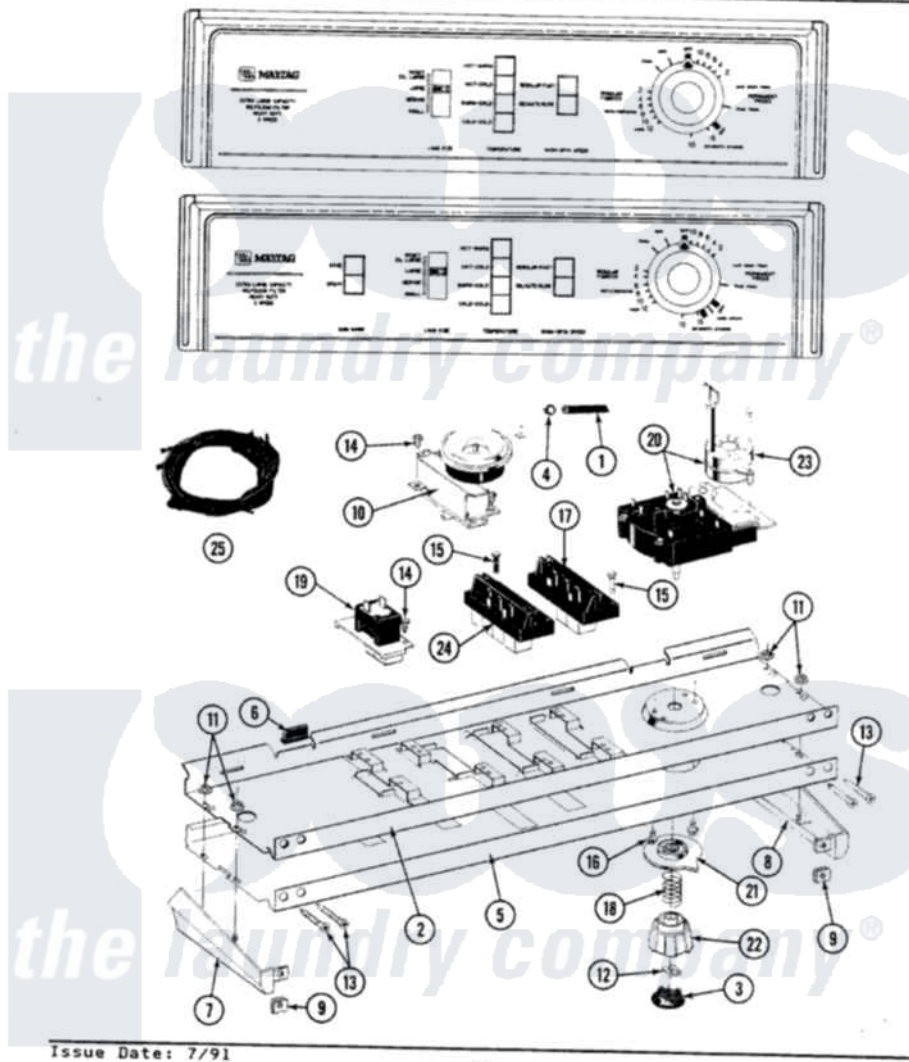

# Maytag A9700W 04 - CONTROL PANEL

SECTION: CONTROL PANEL  
 MODEL: A9700 A9700S A9700W SERIES 01

Issue Date: 7/91

28

Maytag Residential Maytag A9700W Washer Parts Parts Diagram 04 - CONTROL PANEL  
 Click on the part number to view part

Item	Original Part Number	Replaced By	Status	Part Description
1	212942	<a href="#">22001619</a>		Tube, Water Level Switch
2	<a href="#">214809</a>			Back Up Plate
3	215821		Not Available	CAP, KNOB
4	410296	<a href="#">596669</a>		Clamp, Manifold
5	207919		Not Available	CONTROL PANEL
6	<a href="#">214897</a>			Pad, Control Panel
7	207215		Not Available	END CAP LH
8	207216		Not Available	END CAP RH
9	<a href="#">214894</a>			Fastener, End Cap
10	<a href="#">207360</a>			Infinite Level Press Switch
11	<a href="#">214872</a>			Palnut, End Cap Note: Nut, Lamp Holder
12	<a href="#">211605</a>			Bezel, Timer Dial
13	<a href="#">210932</a>			Screw, No.8 X 9/16 Ctsk Note: Screw, Inlet Duct
14	211168	<a href="#">W10139210</a>		Screw, 8-18 X 5/16
15	213117	<a href="#">67006908</a>		Screw, Ice Rack

16	213966	<a href="#">3400014</a>	Screw
17	<a href="#">207370</a>		Speed Control Switch - 2 Butto
18	<a href="#">211065</a>		Spring, Index Wheel
19	<a href="#">207365</a>		2 Button Switch
20	207372	Not Available	TIMER
21	215827	Not Available	TIMER DIAL SKIRT
22	<a href="#">215828</a>		Knob, Timer
23	205033	<a href="#">22205033</a>	Motor- Tim
24	207367	Not Available	TEMP CONTROL SWITCH - 4 BUTTON
25	<a href="#">207409</a>		Wire Harness
"	207381	Not Available	WIRE HARNESS