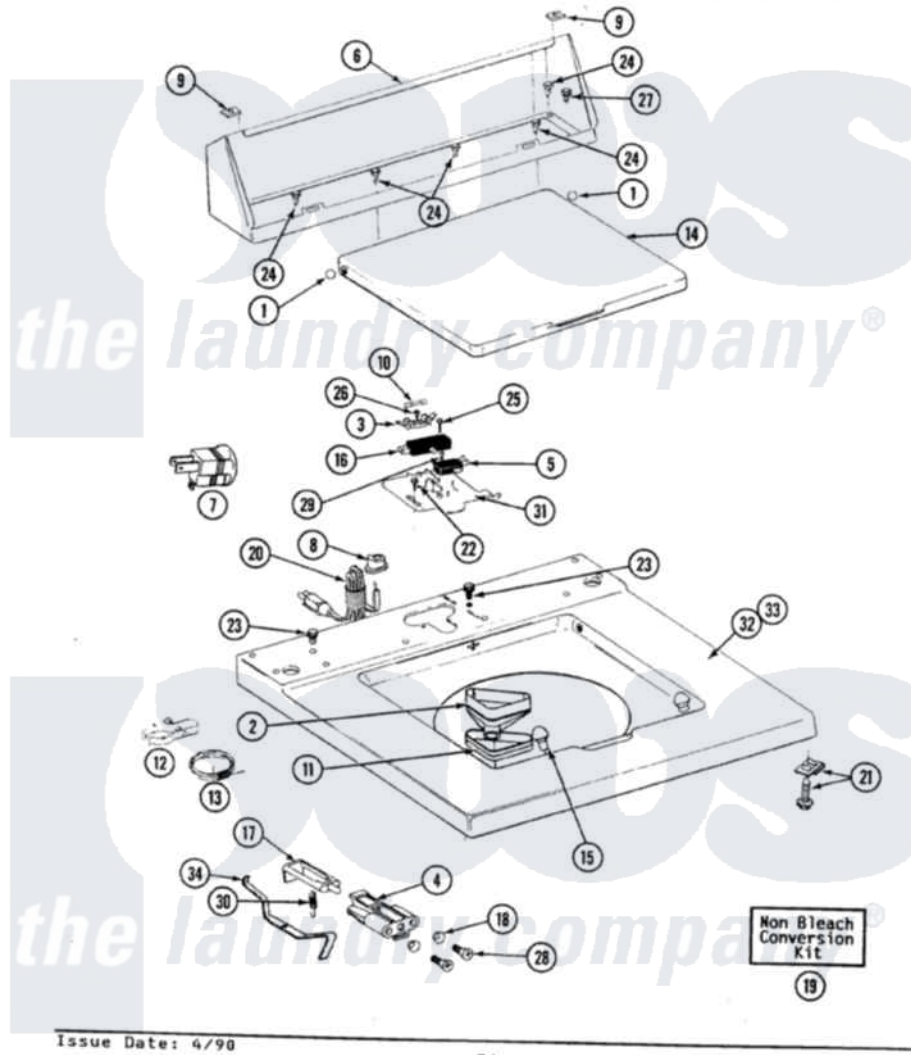

Maytag A9700W 06 - TOP COVER, CONSOLE & LID SWITCH

SECTION: TOP COVER, CONSOLE & LID SWITCH
 MODEL: ALL MODELS

Issue Date: 4/98

34

Maytag Residential Maytag A9700W Washer Parts Parts Diagram 06 - TOP COVER, CONSOLE & LID SWITCH
 Click on the part number to view part

| Item | Original Part Number | Replaced By | Status | Part Description |
|------|-------------------------|--------------------------|---------------|---|
| 1 | 211726 | | | Hinge, Ball Lid |
| 2 | 215577 | | | Bleach Inlet White |
| 3 | 207167 | | | Block, Fuse |
| 4 | 216256 | | Not Available | BRACKET, UNBALANCE |
| " | 214279 | 204968 | | Plunger And Bracket Assembly--W |
| 5 | 207166 | | | Switch, Check |
| 6 | 205635 | | | Console |
| 7 | Y201808 | | | Converter |
| 8 | 211881 | | | Grommet, Cord Part Not Used-Gas Models Only |
| 9 | 215075 | | | Fastener, Control Panel To Console |
| 10 | 207168 | 22001682 | | Switch Assembly, Lid W/4amp Fuse |
| 11 | 214436 | | | Gasket |
| 12 | 301548 | | | Clamp, Ground Wire |
| 13 | 311155 | | | Ground Wire And Clamp |