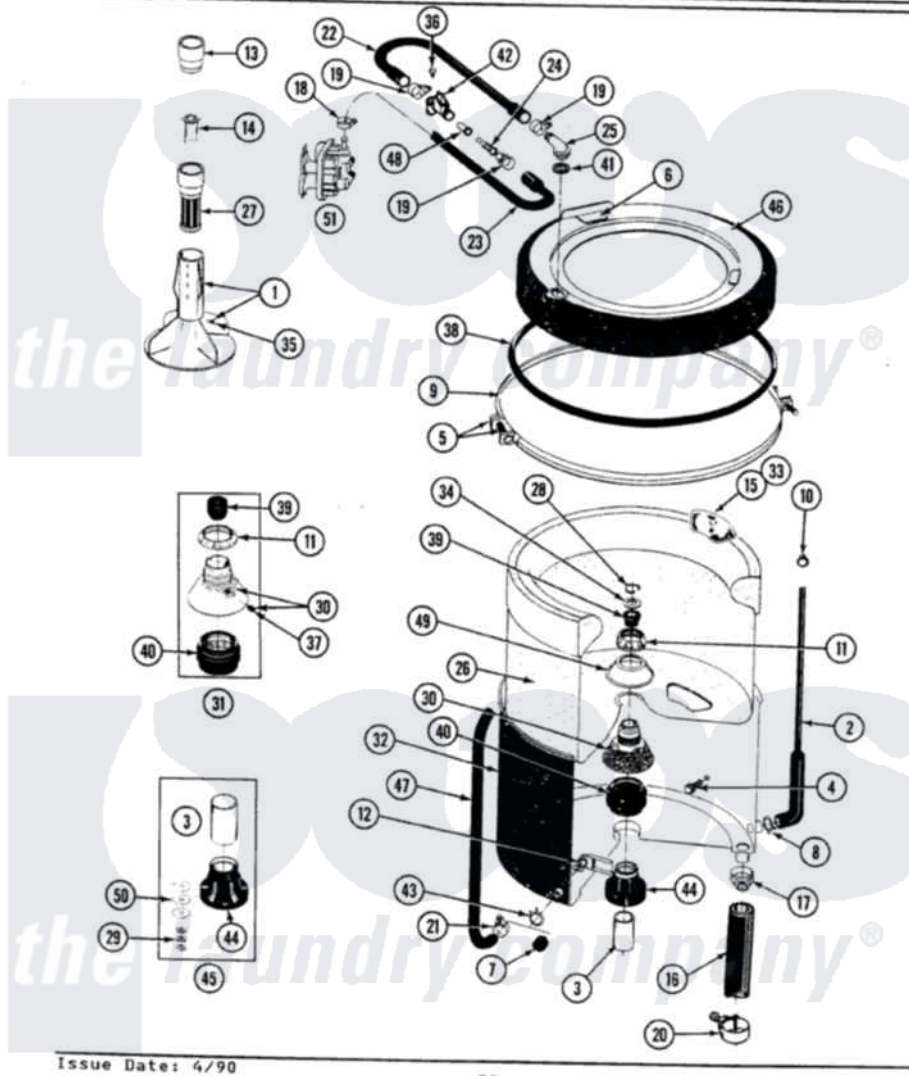

Maytag A9700W 07 - TUB, AGITATOR, MOUNTING STEM & SEAL

SECTION: TUB AGITATOR, MOUNTING STEM & SEAL
 MODEL: ALL MODELS

Issue Date: 4/90

38

Maytag Residential Maytag A9700W Washer Parts Parts Diagram 07 - TUB, AGITATOR, MOUNTING STEM & SEAL
 Click on the part number to view part

Item	Original Part Number	Replaced By	Status	Part Description
1	207228			Agitator W/Lock Screw
2	212942	22001619		Tube, Water Level Switch
3	211130			Bearing Liner, Tub Bearing
4	200744	W10175939		Bolt
"	205254	W10175938		Bolt
5	205529			Nut And Bolt Kit For Tub Clam
6	215232			Bumper, Unbalance
8	211641			Clamp, 1-1/16"
9	200846			Clamp - Tub Cover
10	410296	596669		Clamp, Manifold
11	211047	6-2110472		Nut- Clamp
12	214434			Spout, Deflector
13	215721			Dispensing Cap
14	215733			Dispensing Cup
15	207219			Filter, Self-Cleaning
16	213045			Hose, Outer Tub Part Not Used

17	200900	616099	Clamp
18	201575		Clamp, Hose
19	202515	596669	Clamp, Manifold
20	202574	3367052	Clamp, Hose
21	205161	489503	Clamp
22	Y215234		Hose, Injector Fill
23	213013		Hose, Injector
24	213015		Nozzle, Injector
25	215235		Tube, Injector
26	207831	Not Available	TUB, INNER (W/PLUG)
27	207426		Lint Filter Deep
28	Y015667		Retaining Ring
29	Y054867		Washer, Lock
30	202521	6-2095720	Mounting S
31	204012	6-2095720	Mounting S
32	205484		Tub, Outer Part Not Used
33	215980		Plug, Filter Hole
34	Y015666		Washer, Retaining -
35	206478	Not Available	SCREW & WASHER FOR AGITATOR
36	312620		Screw, Sems
37	211618	22001423	Set Screw, Mounting Stem
38	211232		Seal, Tub Cover
39	Y0A4298	6-0A57420	Seal- Agitator
40	201537	6-2095720	Mounting S
41	215233		Seal For Injector Tube
42	215447		Sleeve For Injector
43	214739	596669	Clamp, Manifold
44	200824	6-2040130	Tub Bearin
45	204013	6-2040130	Tub Bearin
46	206380	Not Available	COVER, TUB
47	214433		Tube, Inlet Part Not Used
48	213016	216201	Nozzle
49	211210		Washer, Clamping Nut
50	211100		Washer, Outer Tub
51	205613		Water Valve