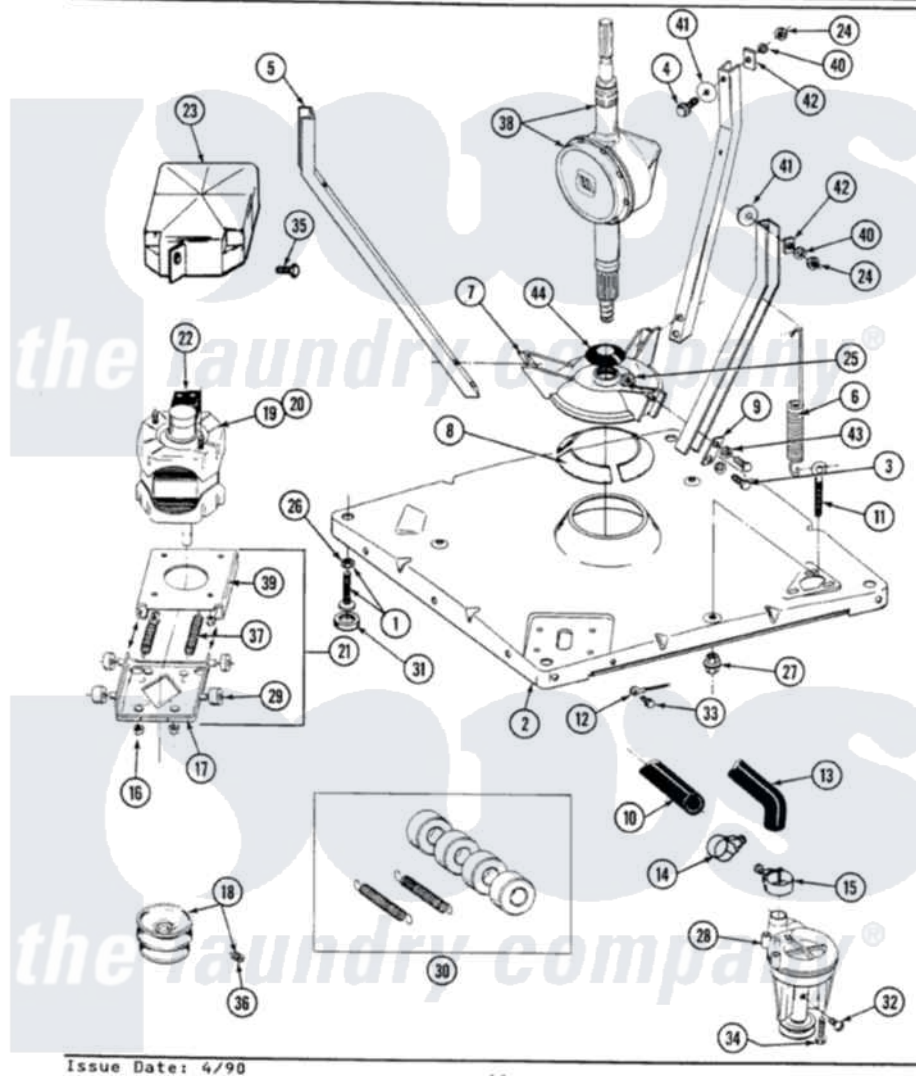

Maytag A9800 01 - BASE, PUMP, MOTOR & COMPONENTS

SECTION: BASE, PUMP, MOTOR & COMPONENTS
 MODEL: ALL MODELS

Maytag Residential Maytag A9800 Washer Parts Parts Diagram 01 - BASE, PUMP, MOTOR & COMPONENTS
 Click on the part number to view part

Item	Original Part Number	Replaced By	Status	Part Description
1	Y302699	22003428		Leg, Adjustable
2	203274			Base With Damper Pads
3	Y015627			Screw- Hex
4	205254	W10175938		Bolt
"	200744	W10175939		Bolt
5	213053			Brace, Tub Part Not Used
6	213054			Centering Spring - 3 Used
7	203725			Damper W/Bolt And Clip
8	203956			Damper Pad Kit
9	213073			Washer, Double Brace
10	214767	22001448		Hose, Pump
11	213120	216416		Bolt, Eye/Centering Spring
12	204807			Ground Wire, Supp. Plte To Top Cover
13	213045			Hose, Outer Tub Part Not Used
14	200461	285655		Clamp, Hose