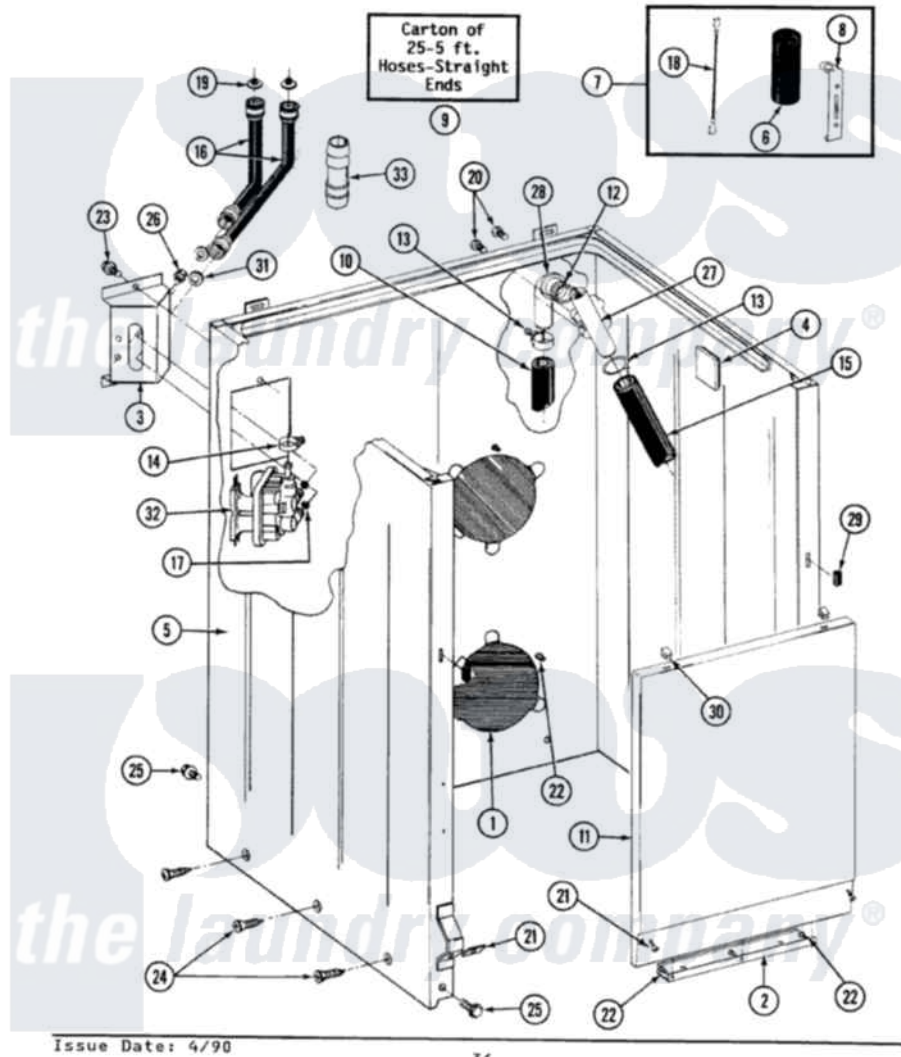

Maytag A9800 02 - CABINET, WATER VALVE, HOSES & FRNT PANEL

SECTION: CABINET, WATER VALVE, HOSES & FRONT PANEL
 MODEL: ALL MODELS

Maytag Residential Maytag A9800 Washer Parts Parts Diagram 02 - CABINET, WATER VALVE, HOSES & FRNT PANEL

Click on the part number to view part

Item	Original Part Number	Replaced By	Status	Part Description
1	211878		Not Available	PLATE, ACCESS
2	213846			Guard, Belt
3	214812	22002361		Bracket, Water Valve
4	215058			Pad, Cabinet Bumper
5	203319	22203319		Cabinet
6	Y200832			Capacitor
7	206103			Capacitor Kit
8	211149			Clip, Capacitor
9	202861	202860		Inlet Hose Assembly
10	215279	22003410		Hose, Drain
"	Y059149			(7/8" I.D. CARTON OF 50 FT.)
"	216017			Hose, Drain
11	212998		Not Available	PANEL, FRONT (WHT)
12	214765			Gasket, Siphon Break
13	200908	285655		Clamp, Hose

"	200461	285655	Clamp, Hose
14	201575		Clamp, Hose
15	214767	22001448	Hose, Pump
16	205828	202860	Inlet Hose Assembly
"	202860		Inlet Hose Assembly
"	200681	21001467	Hose- 10'
"	200672	76314	Hose, Inlet 6 Ft. Hose With Elbow
"	200688	76314	Hose, Inlet 6 Ft. Hose With Elbow
17	214337	96160	Screen
18	203237		No.17 Wire With Terminal
19	200961	12001413	Strainer And Washer Kit
20	Y014874		Screw, Idler Arm And Sleeve
21	204439		Screw And Fstner Assembly
22	211294	90767	Screw, 8A X 3/8 HeX Washer Head Tapping
23	212276	W10116760	Screw
24	213007		Xfor Cabinet See Cabinet, Back
25	213121	3400111	Screw, 12-14 X 5/8
"	213122	27001200	Screw
26	Y313561		Screw----NA
27	206638		Siphon Break
28	214764	208847	Elbow
"	Y216016	W10116738	Elbow
29	214376	22002331	Spacer, Front Panel
30	212982	22001650	Fastener, Spring
31	Y013783		Washer, Inlet Hose
32	205613		Water Valve
33	Y216015		Coupling, Hose