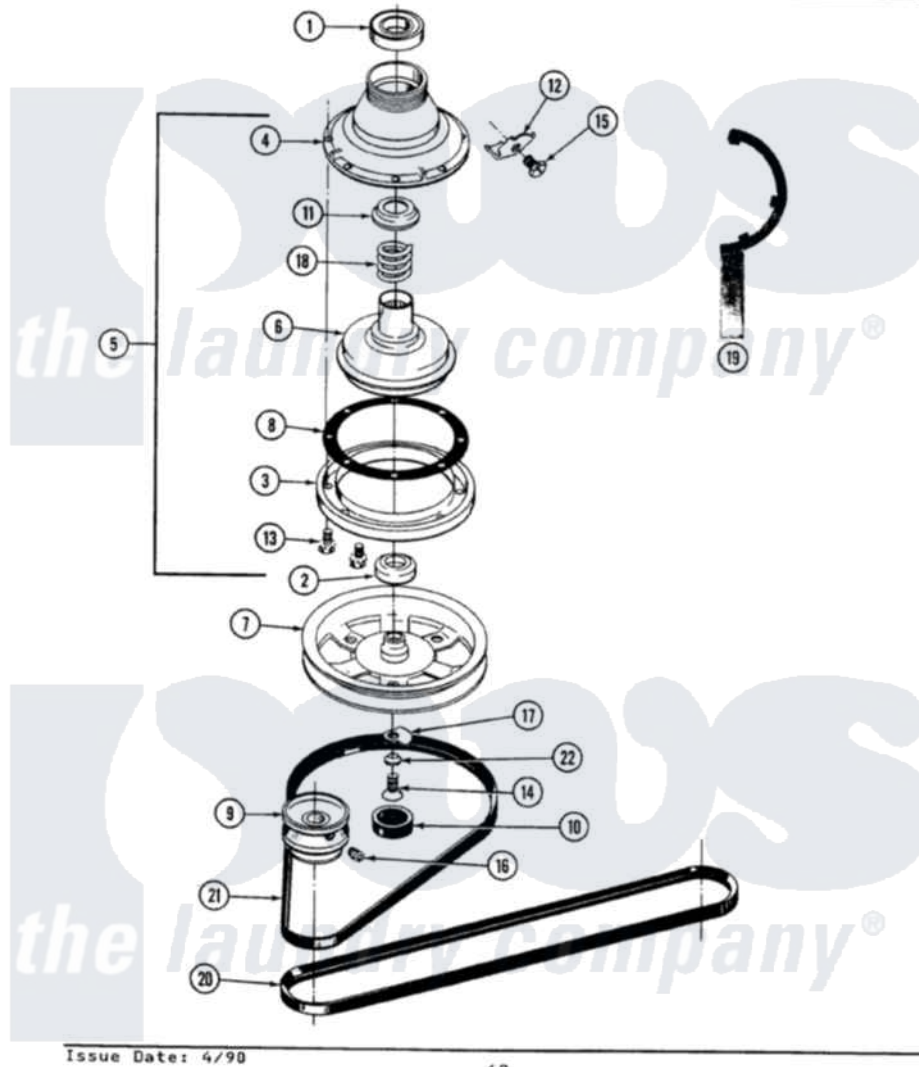

Maytag A9800 03 - CLUTCH, BRAKE & BELTS

SECTION: CLUTCH, BRAKE & BELTS
 MODEL: ALL MODELS

Maytag Residential Maytag A9800 Washer Parts Parts Diagram 03 - CLUTCH, BRAKE & BELTS
 Click on the part number to view part

Item	Original Part Number	Replaced By	Status	Part Description
1	Y200720	22003441		Bearing, Rear
2	200835			Bearing, Brake Rotor
3	211043	6-2011900		Brake Asse
4	211045	6-2011900		Brake Asse
5	201190	6-2011900		Brake Asse
6	201126	6-2011900		Brake Asse
7	211059	6-2301530		Pulley
8	211042	6-2011900		Brake Asse
9	200816	6-2008160		Pulley- MO
10	211038		Not Available	CAP, OIL RETAINER
11	211039	6-2011900		Brake Asse
12	213325			Clip, Retaining
13	211000			SCREW, BRAKE DRUM (HEX HEAD)
14	211375	681582		Screw
15	213326			Bolt, Sems Retaining Clip
16	Y053241			Set Screw, Motor Pulley

17	211089		Lug, Stop Pulley
18	211041	6-2011900	Brake Asse
19	Y038315	038315	Tool
20	211124		Part Not Used
21	211125		V Belt, DiVe Pulley
22	211090	22003555	Washer, Stop Lug