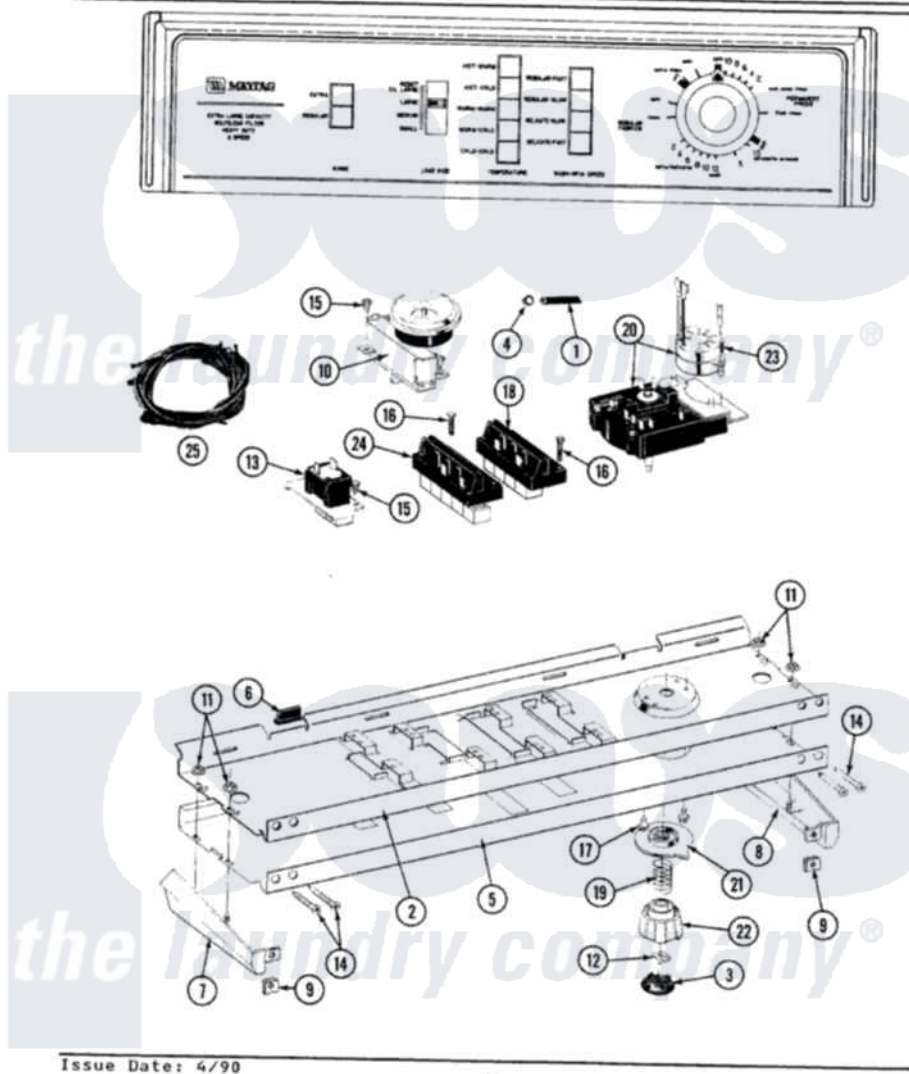

# Maytag A9800 04 - CONTROL PANEL

SECTION: CONTROL PANEL

MODEL: A9800

Issue Date: 4/90

30

Maytag [Residential Maytag A9800 Washer Parts](#) Parts Diagram 04 - CONTROL PANEL

[Click on the part number to view part](#)

Item	Original Part Number	Replaced By	Status	Part Description
1	212949	<a href="#">22001866</a>		Screw, Relay
2	<a href="#">214809</a>			Back Up Plate
3	215821		Not Available	CAP, KNOB
4	410296	<a href="#">596669</a>		Clamp, Manifold
5	207385		Not Available	CONTROL PANEL
6	<a href="#">214897</a>			Pad, Control Panel
7	207215		Not Available	END CAP LH
8	207216		Not Available	END CAP RH
9	<a href="#">214894</a>			Fastener, End Cap
10	<a href="#">207360</a>			Infinite Level Press Switch
11	<a href="#">214872</a>			Palnut, End Cap Note: Nut, Lamp Holder
12	<a href="#">211605</a>			Bezel, Timer Dial
13	<a href="#">207365</a>			2 Button Switch
14	<a href="#">210932</a>			Screw, No.8 X 9/16 Ctsk Note: Screw, Inlet Duct
15	211168	<a href="#">W10139210</a>		Screw, 8-18 X 5/16

"	211168	<a href="#">W10139210</a>	Screw, 8-18 X 5/16
16	213117	<a href="#">67006908</a>	Screw, Ice Rack
"	213117	<a href="#">67006908</a>	Screw, Ice Rack
17	213966	<a href="#">3400014</a>	Screw
18	207369	Not Available	SPEED CONTROL SWITCH - 4 BUTTO
19	<a href="#">211065</a>		Spring, Index Wheel
20	<a href="#">207371</a>		Timer
21	215827	Not Available	TIMER DIAL SKIRT
22	<a href="#">215828</a>		Knob, Timer
23	205033	<a href="#">22205033</a>	Motor- Tim
24	<a href="#">207366</a>		Temp Control Switch - 5 Button
25	207380	Not Available	WIRE HARNESS