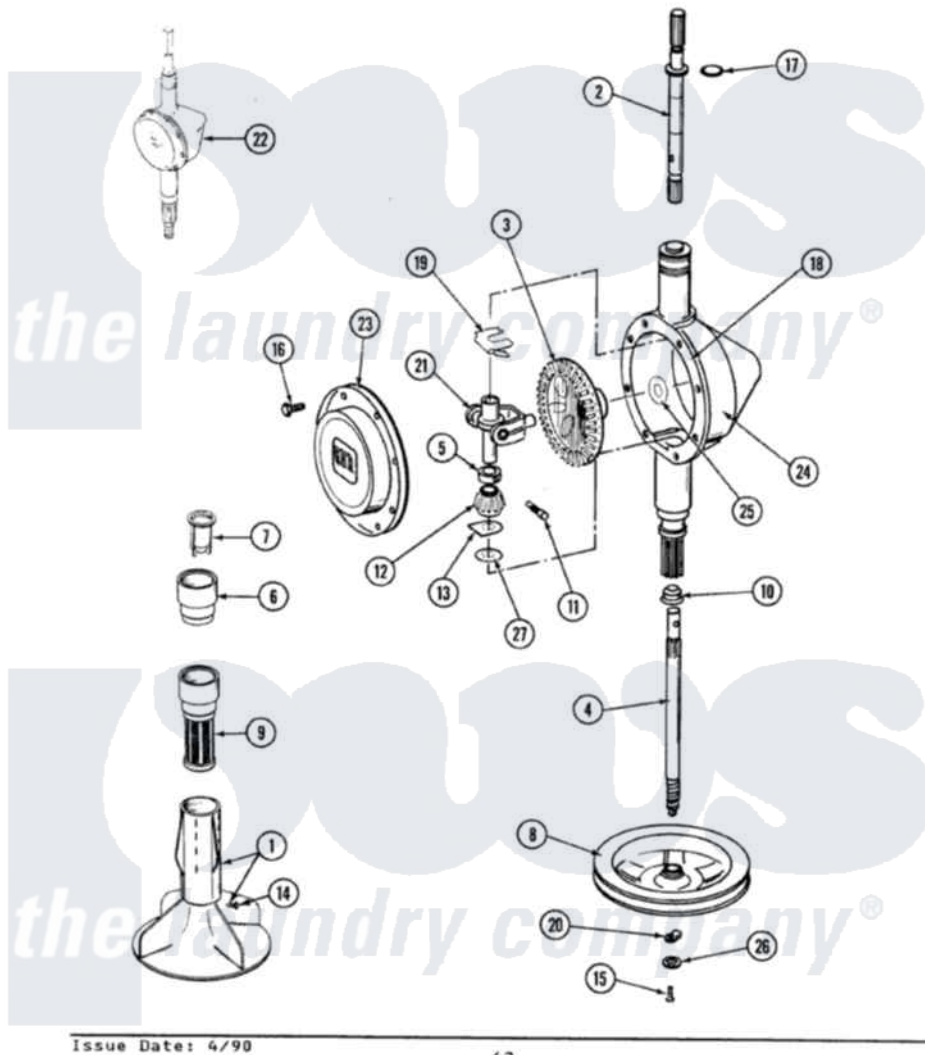

Maytag A9800 06 - ORBITAL TRANSMISSION

SECTION: ORBITAL TRANSMISSION
MODEL: ALL MODELS

Issue Date: 4/90

42

Maytag [Residential Maytag A9800 Washer Parts](#) Parts Diagram 06 - ORBITAL TRANSMISSION
Click on the part number to view part

Item	Original Part Number	Replaced By	Status	Part Description
1	207228			Agitator W/Lock Screw
2	207153	6-2097820		Kit- Shaft
3	206713	6-2067130		Gear- Beve
4	215410	12001450		Ctr Shaft W/Collar Andkeeper- Dp
5	215415		Not Available	COLLAR, LOWER
6	215721			Dispensing Cap
7	215733			Dispensing Cup
8	211059	6-2301530		Pulley
9	207426			Lint Filter Deep
"	207657			Lint Filter Deep
10	206602	207843		Lip Seal Repair Kit
11	Y206629			Pin, Collar
12	215401	W10221114		Pinion
13	215395			Plate, Clutch
14	206478		Not Available	SCREW & WASHER FOR AGITATOR

15	211375	681582	Screw
16	215417	Not Available	SCREW, TRANSMISSION COVER
17	210690		Seal, Rubber
18	Y058700	675652	Adhesive
19	215581		Spring, Agitator Shaft
20	211089		Lug, Stop Pulley
21	206685	6-2066850	Yoke
22	206707	6-2097750	Trans Dee
23	206628		Cover, Transmission
24	206624	6-2097750	Trans Dee
25	215394		Washer, Bevel Gear
26	211090	22003555	Washer, Stop Lug
27	211483	6-2114830	Washer- SP