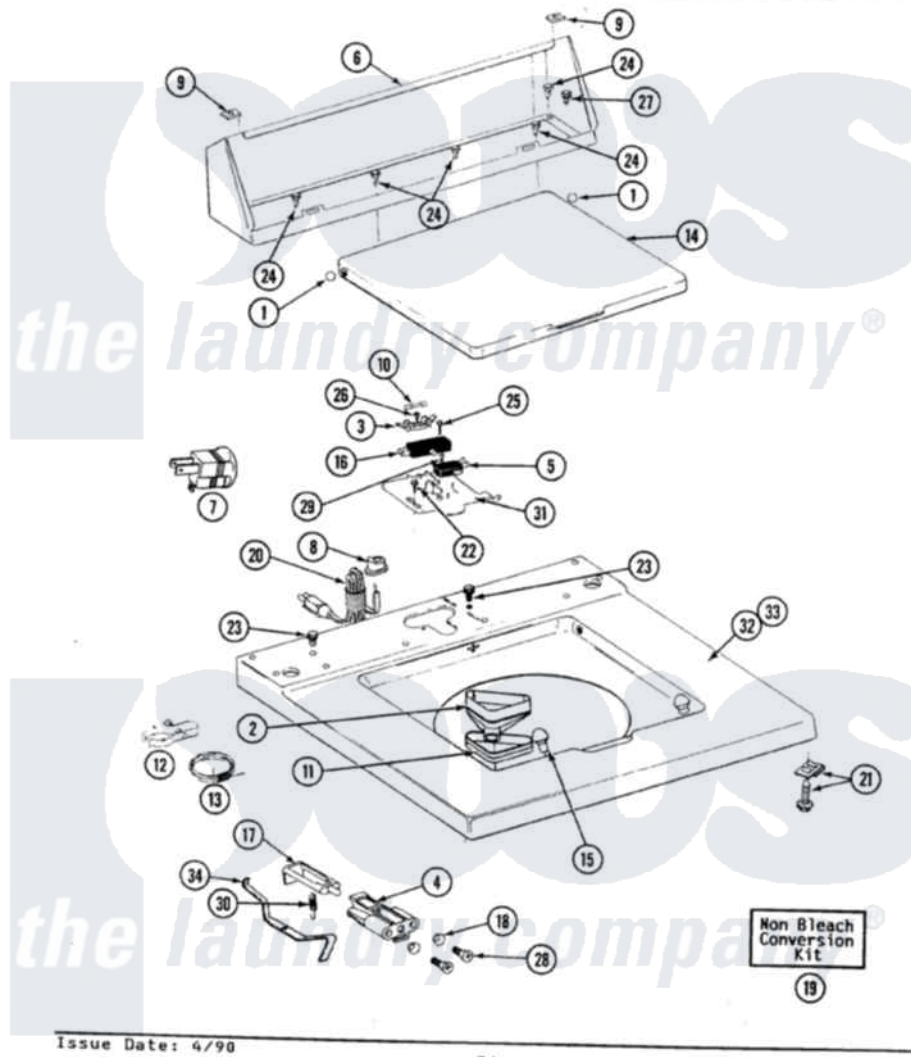

# Maytag A9800 07 - TOP COVER, CONSOLE & LID SWITCH

SECTION: TOP COVER, CONSOLE & LID SWITCH  
 MODEL: ALL MODELS

Issue Date: 4/98

34

Maytag Residential Maytag A9800 Washer Parts Parts Diagram 07 - TOP COVER, CONSOLE & LID SWITCH  
 Click on the part number to view part

Item	Original Part Number	Replaced By	Status	Part Description
1	<a href="#">211726</a>			Hinge, Ball Lid
2	<a href="#">215577</a>			Bleach Inlet White
3	<a href="#">207167</a>			Block, Fuse
4	214279	<a href="#">204968</a>		Plunger And Bracket Assembly--W
"	216256		Not Available	BRACKET, UNBALANCE
5	<a href="#">207166</a>			Switch, Check
6	<a href="#">205635</a>			Console
7	<a href="#">Y201808</a>			Converter
8	<a href="#">211881</a>			Grommet, Cord Part Not Used-Gas Models Only
9	<a href="#">215075</a>			Fastener, Control Panel To Console
10	207168	<a href="#">22001682</a>		Switch Assembly, Lid W/4amp Fuse
11	<a href="#">214436</a>			Gasket
12	<a href="#">301548</a>			Clamp, Ground Wire
13	<a href="#">311155</a>			Ground Wire And Clamp