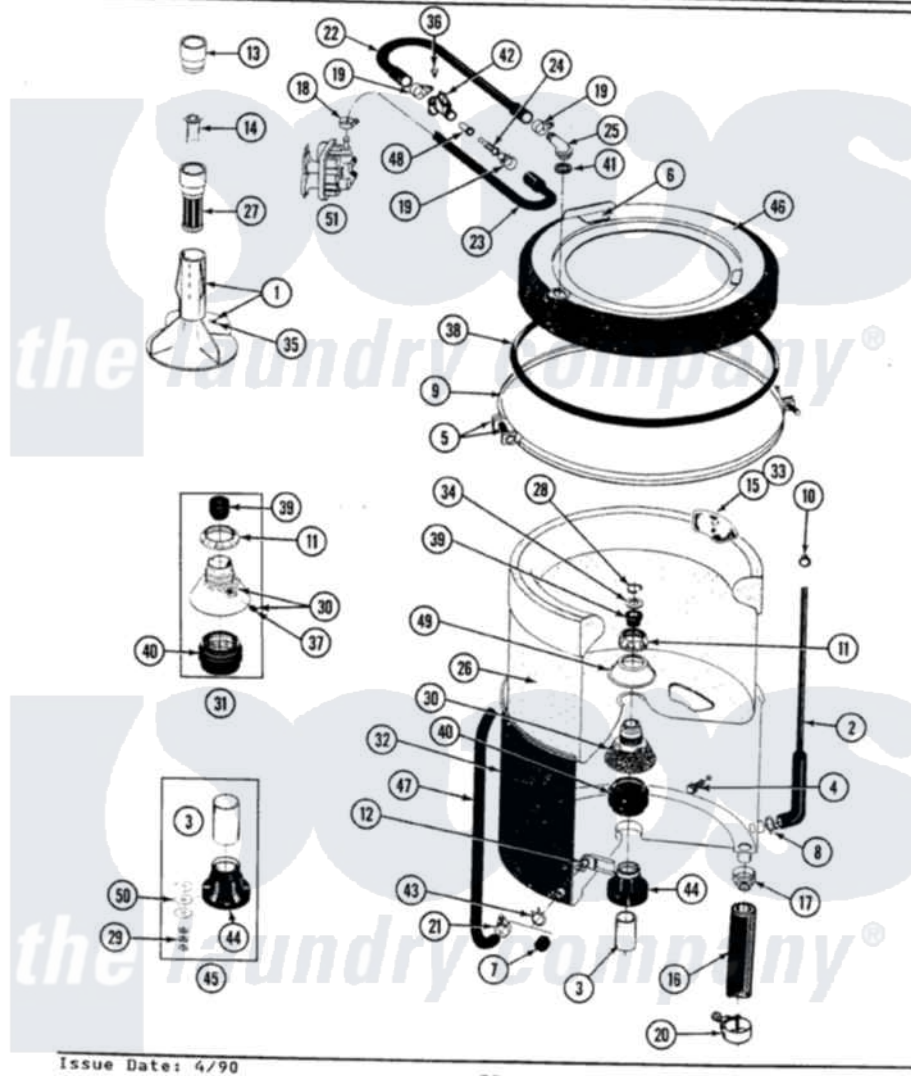

# Maytag A9800 08 - TUB, AGITATOR, MOUNTING STEM & SEAL

SECTION: TUB AGITATOR, MOUNTING STEM & SEAL  
 MODEL: ALL MODELS

Issue Date: 4/90

38

Maytag Residential Maytag A9800 Washer Parts Parts Diagram 08 - TUB, AGITATOR, MOUNTING STEM & SEAL  
 Click on the part number to view part

Item	Original Part Number	Replaced By	Status	Part Description
1	<a href="#">207228</a>			Agitator W/Lock Screw
2	212942	<a href="#">22001619</a>		Tube, Water Level Switch
3	<a href="#">211130</a>			Bearing Liner, Tub Bearing
4	200744	<a href="#">W10175939</a>		Bolt
"	205254	<a href="#">W10175938</a>		Bolt
5	<a href="#">205529</a>			Nut And Bolt Kit For Tub Clam
6	<a href="#">215232</a>			Bumper, Unbalance
7	<a href="#">214725</a>			Cap For Spout-Outer Tub
8	<a href="#">211641</a>			Clamp, 1-1/16"
9	<a href="#">200846</a>			Clamp - Tub Cover
10	410296	<a href="#">596669</a>		Clamp, Manifold
11	211047	<a href="#">6-2110472</a>		Nut- Clamp
12	<a href="#">214434</a>			Spout, Deflector
13	<a href="#">215721</a>			Dispensing Cap
14	<a href="#">215733</a>			Dispensing Cup
15	<a href="#">207219</a>			Filter, Self-Cleaning