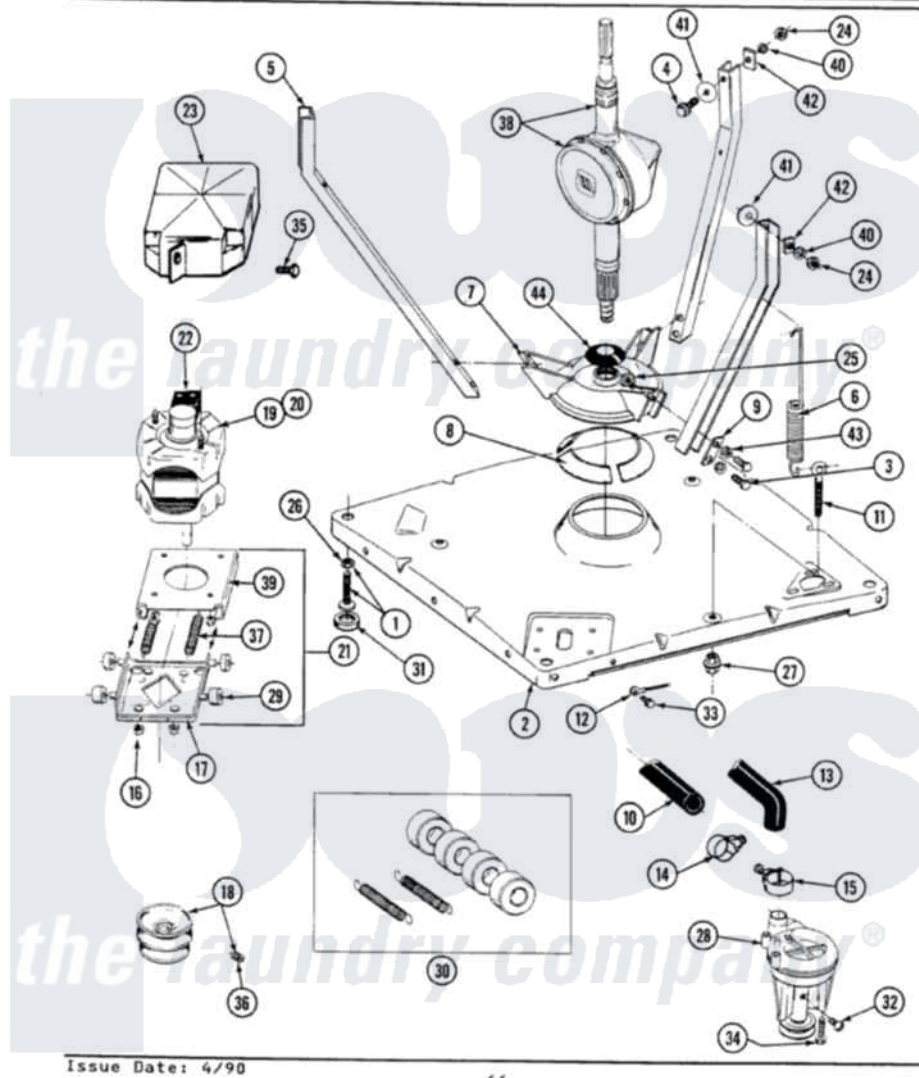

Maytag A9900 01 - BASE, PUMP, MOTOR & COMPONENTS

SECTION: BASE, PUMP, MOTOR & COMPONENTS
 MODEL: ALL MODELS

Maytag Residential Maytag A9900 Washer Parts Parts Diagram 01 - BASE, PUMP, MOTOR & COMPONENTS
 Click on the part number to view part

Item	Original Part Number	Replaced By	Status	Part Description
1	Y302699	22003428		Leg, Adjustable
2	203274			Base With Damper Pads
3	Y015627			Screw- Hex
4	205254	W10175938		Bolt
"	200744	W10175939		Bolt
5	213053			Brace, Tub Part Not Used
6	213054			Centering Spring - 3 Used
7	203725			Damper W/Bolt And Clip
8	203956			Damper Pad Kit
9	213073			Washer, Double Brace
10	214767	22001448		Hose, Pump
11	213120	216416		Bolt, Eye/Centering Spring
12	204807			Ground Wire, Supp. Plte To Top Cover
13	213045			Hose, Outer Tub Part Not Used
14	200461	285655		Clamp, Hose